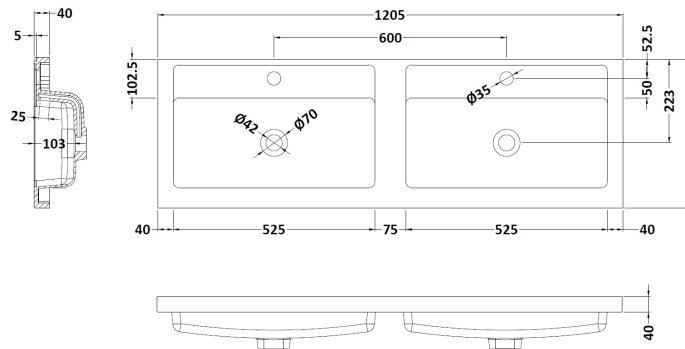

Packaging Dimensions

Height (mm):	560
Width (mm):	520
Depth (mm):	405
Gross Weight (kg):	22

Packaging Data

Box Colour:	Brown Cardboard Box
Box Qty:	1
Label Size:	100 x 50
Label Colour:	White Label
Label Qty:	2

Outer Box Dimensions (If Applicable)

Height (mm):	
Width (mm):	
Depth (mm):	
Gross Weight (kg):	
Barcode:	5056678436677

Product Details

Country of Origin:	United Kingdom
Fitting Instruction:	No
CE & UKCA:	N/A
FSC Certified Materials:	Yes
Colour:	Bleached Cuneo Oak
Construction Method:	Cam & Wood Dowel
Construction Type:	Rigid
Cabinet Finish:	MFC Textured Woodgrain
Fascia Finish:	MFC Textured Woodgrain
Cabinet Thickness (mm):	18
Fascia Thickness (mm):	18
Drawer Included:	Yes
Drawer Type:	80mm High Metal Softclose
No of Shelves:	0
Hinge Type:	Not Applicable
Hinge Included:	Not Applicable
Adjustable Legs:	No
Fixings Included:	Yes
Handle Style:	Contemporary
Waste Shroud:	Yes
Handle Included:	Yes
Handle Type:	D-Shape

Sales Code: PMB424

Description: Double Polymarble Basin 1205 X 390

Product Dimensions

Height (mm):	390
Width (mm):	1205
Depth (mm):	157
Nett Weight (kg):	18.12

Packaging Dimensions

Height (mm):	100
Width (mm):	1205
Depth (mm):	400
Gross Weight (kg):	18.12

Packaging Data

Box Colour:	Brown Cardboard Box - Printed
Box Qty:	1
Label Size:	100 x 50
Label Colour:	White Label
Label Qty:	2

Outer Box Dimensions (If Applicable)

Height (mm):	
Width (mm):	
Depth (mm):	
Gross Weight (kg):	
Barcode:	5056211815136