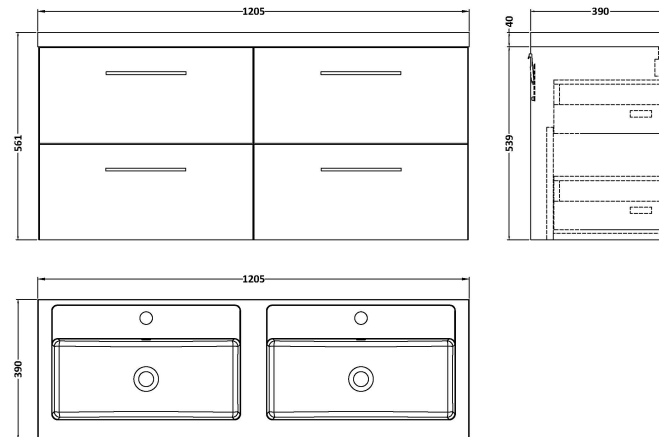

Sales Code: ARN3024C

Description: 1200 Wh 4-Drawer Vanity & Double Basin

Packaging Details

Barcode: 5056678449363

Sales Code: NVF3024

Description: 600 Wh 2-Drawer Unit (365 Deep)

Product Dimensions

Height (mm):	540
Width (mm):	600
Depth (mm):	383
Nett Weight (kg):	21.5

Packaging Dimensions

Height (mm):	560
Width (mm):	520
Depth (mm):	405
Gross Weight (kg):	22

Packaging Data

Box Colour:	Brown Cardboard Box
Box Qty:	1
Label Size:	100 x 50
Label Colour:	White Label
Label Qty:	2

Outer Box Dimensions (If Applicable)

Height (mm):	
Width (mm):	
Depth (mm):	
Gross Weight (kg):	
Barcode:	5056678436677

Product Details

Country of Origin:	United Kingdom
Fitting Instruction:	No
CE & UKCA:	N/A
FSC Certified Materials:	Yes
Colour:	Bleached Cuneo Oak
Construction Method:	Cam & Wood Dowel
Construction Type:	Rigid
Cabinet Finish:	MFC Textured Woodgrain
Fascia Finish:	MFC Textured Woodgrain
Cabinet Thickness (mm):	18
Fascia Thickness (mm):	18
Drawer Included:	Yes
Drawer Type:	80mm High Metal Softclose
No of Shelves:	0
Hinge Type:	Not Applicable
Hinge Included:	Not Applicable
Adjustable Legs:	No
Fixings Included:	Yes
Handle Style:	Contemporary
Waste Shroud:	Yes
Handle Included:	Yes
Handle Type:	D-Shape

Sales Code: PMB424

Description: Double Polymarble Basin 1205 X 390

Product Dimensions

Height (mm):	390
Width (mm):	1205
Depth (mm):	157
Nett Weight (kg):	18.12

Packaging Dimensions

Height (mm):	100
Width (mm):	1205
Depth (mm):	400
Gross Weight (kg):	18.12