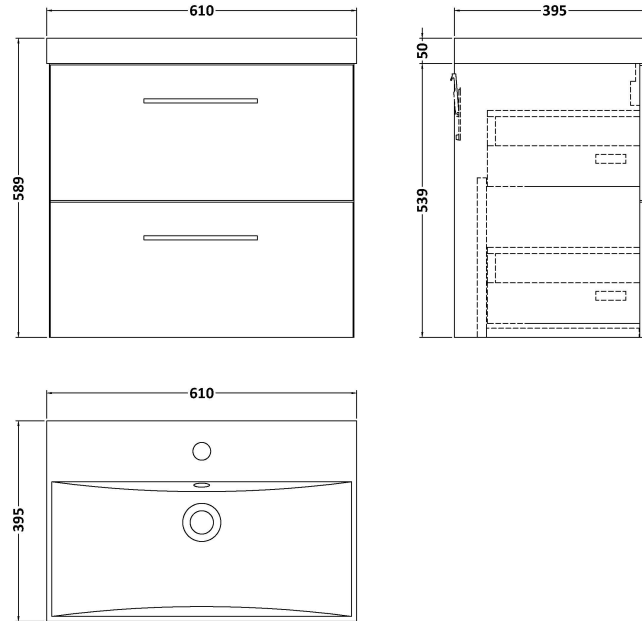

Sales Code: ARN3024D

Description: 600 Wh 2-Drawer Vanity & Basin 3

Packaging Details

Barcode: 5056678449370

Sales Code: NVF3024

Description: 600 Wh 2-Drawer Unit (365 Deep)

Product Dimensions

Height (mm):	540
Width (mm):	600
Depth (mm):	383
Nett Weight (kg):	21.5

Packaging Dimensions

Height (mm):	560
Width (mm):	520
Depth (mm):	405
Gross Weight (kg):	22

Packaging Data

Box Colour:	Brown Cardboard Box
Box Qty:	1
Label Size:	100 x 50
Label Colour:	White Label
Label Qty:	2

Outer Box Dimensions (If Applicable)

Height (mm):	
Width (mm):	
Depth (mm):	
Gross Weight (kg):	
Barcode:	5056678436677

Product Details

Country of Origin:	United Kingdom
Fitting Instruction:	No
CE & UKCA:	N/A
FSC Certified Materials:	Yes
Colour:	Bleached Cuneo Oak
Construction Method:	Cam & Wood Dowel
Construction Type:	Rigid
Cabinet Finish:	MFC Textured Woodgrain
Fascia Finish:	MFC Textured Woodgrain
Cabinet Thickness (mm):	18
Fascia Thickness (mm):	18
Drawer Included:	Yes
Drawer Type:	80mm High Metal Softclose
No of Shelves:	0
Hinge Type:	Not Applicable
Hinge Included:	Not Applicable
Adjustable Legs:	No
Fixings Included:	Yes
Handle Style:	Contemporary
Waste Shroud:	Yes
Handle Included:	Yes
Handle Type:	D-Shape

Sales Code: NVM033

Description: 600 Thin Edged Basin 1Th

Product Dimensions

Height (mm):	170
Width (mm):	610
Depth (mm):	395
Nett Weight (kg):	11

Packaging Dimensions

Height (mm):	190
Width (mm):	630
Depth (mm):	415
Gross Weight (kg):	11.5