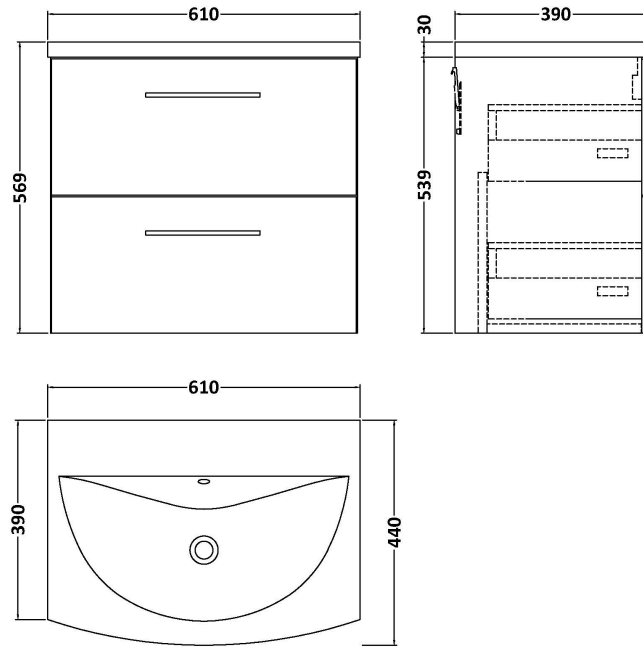

Sales Code: ARN3024G

Description: 600 Wh 2-Drawer Vanity & Basin 4

Packaging Details

Barcode: 5056678449394

Sales Code: NVF3024

Description: 600 Wh 2-Drawer Unit (365 Deep)

Product Dimensions

Height (mm):	540
Width (mm):	600
Depth (mm):	383
Nett Weight (kg):	21.5

Packaging Dimensions

Height (mm):	560
Width (mm):	520
Depth (mm):	405
Gross Weight (kg):	22

Packaging Data

Box Colour:	Brown Cardboard Box
Box Qty:	1
Label Size:	100 x 50
Label Colour:	White Label
Label Qty:	2

Outer Box Dimensions (If Applicable)

Height (mm):	
Width (mm):	
Depth (mm):	
Gross Weight (kg):	
Barcode:	5056678436677

Product Details

Country of Origin:	United Kingdom
Fitting Instruction:	No
CE & UKCA:	N/A
FSC Certified Materials:	Yes
Colour:	Bleached Cuneo Oak
Construction Method:	Cam & Wood Dowel
Construction Type:	Rigid
Cabinet Finish:	MFC Textured Woodgrain
Fascia Finish:	MFC Textured Woodgrain
Cabinet Thickness (mm):	18
Fascia Thickness (mm):	18
Drawer Included:	Yes
Drawer Type:	80mm High Metal Softclose
No of Shelves:	0
Hinge Type:	Not Applicable
Hinge Included:	Not Applicable
Adjustable Legs:	No
Fixings Included:	Yes
Handle Style:	Contemporary
Waste Shroud:	Yes
Handle Included:	Yes
Handle Type:	D-Shape

Sales Code: NVM043

Description: 600 Curved Basin 1Th

Product Dimensions

Height (mm):	160
Width (mm):	610
Depth (mm):	440
Nett Weight (kg):	11

Packaging Dimensions

Height (mm):	190
Width (mm):	630
Depth (mm):	415
Gross Weight (kg):	11.5