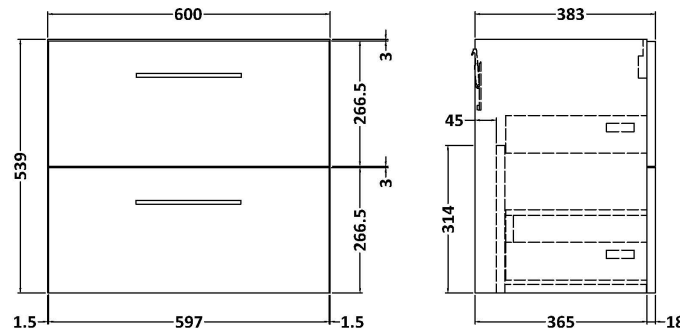

Sales Code: ARN3024G

Description: 600 Wh 2-Drawer Vanity & Basin 4

Packaging Details

Barcode: 5056678449394

Sales Code: NVF3024

Description: 600 Wh 2-Drawer Unit (365 Deep)

Product Dimensions

Height (mm):	540
Width (mm):	600
Depth (mm):	383
Nett Weight (kg):	21.5

Packaging Dimensions

Height (mm):	560
Width (mm):	520
Depth (mm):	405
Gross Weight (kg):	22

Packaging Data

Box Colour:	Brown Cardboard Box
Box Qty:	1
Label Size:	100 x 50
Label Colour:	White Label
Label Qty:	2

Sales Code: NVM043

Description: 600 Curved Basin 1Th

Product Dimensions

Height (mm):	160
Width (mm):	610
Depth (mm):	440
Nett Weight (kg):	11

Packaging Dimensions

Height (mm):	190
Width (mm):	630
Depth (mm):	415
Gross Weight (kg):	11.5

Packaging Data

Box Colour:	Brown Cardboard Box - Printed
Box Qty:	1
Label Size:	100 x 50
Label Colour:	White Label
Label Qty:	2

Outer Box Dimensions (If Applicable)

Height (mm):	
Width (mm):	
Depth (mm):	
Gross Weight (kg):	
Barcode:	5056462620961