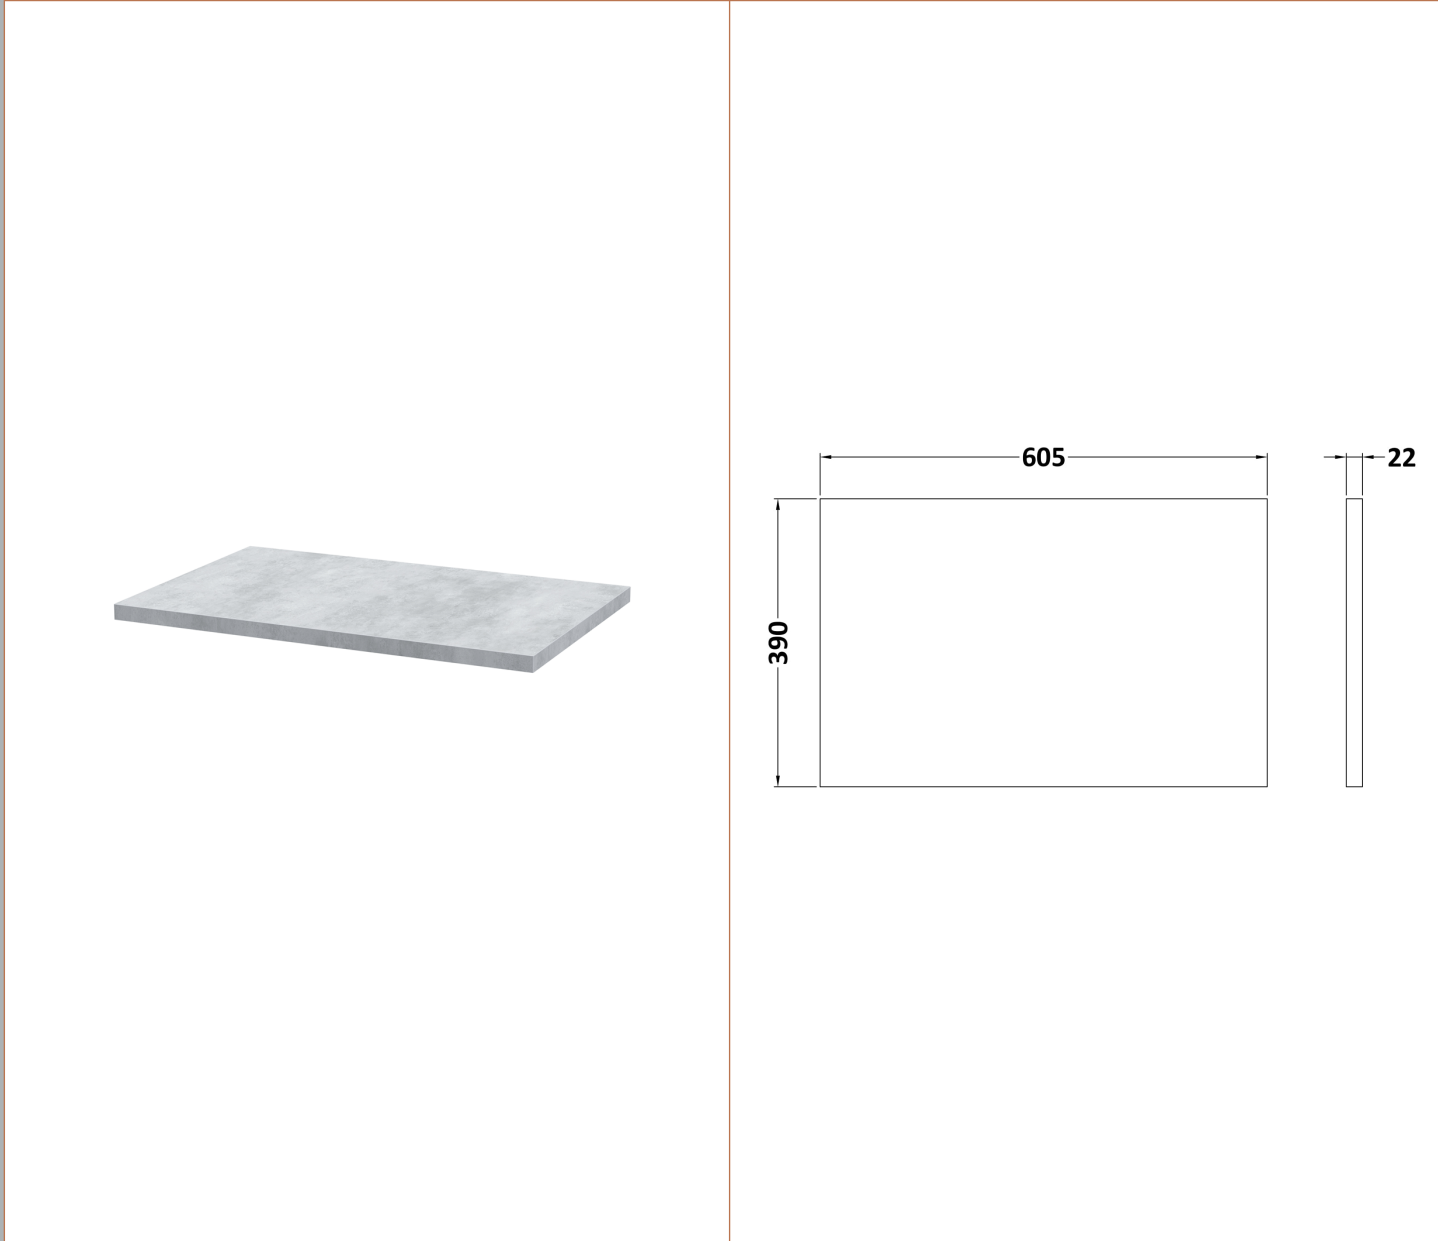

**Sales Code:** ARN3024LBG

**Description:** 600 Wh 2-Drawer Vanity & Laminate Top

**Packaging Details**

Barcode: 5056678449400

**Sales Code:** LBG600

**Description:** Laminate Worktop 605X390x22mm

**Product Dimensions**

Height (mm):	22
Width (mm):	605
Depth (mm):	390
Nett Weight (kg):	2

**Packaging Dimensions**

Height (mm):	25
Width (mm):	610
Depth (mm):	455
Gross Weight (kg):	2

**Packaging Data**

Box Colour:	Brown Cardboard Box
Box Qty:	1
Label Size:	100 x 50
Label Colour:	White Label
Label Qty:	1

**Outer Box Dimensions (If Applicable)**

Height (mm):	
Width (mm):	
Depth (mm):	
Gross Weight (kg):	
Barcode:	5056211874164

**Product Details**

Country of Origin:	United Kingdom
Fitting Instruction:	No
CE & UKCA:	N/A
FSC Certified Materials:	Yes
Colour:	Bellato Grey
Construction Method:	Not Applicable
Construction Type:	Not Applicable
Cabinet Finish:	Not Applicable
Fascia Finish:	MFC Laminated
Cabinet Thickness (mm):	
Fascia Thickness (mm):	22
Drawer Included:	No
Drawer Type:	Not Applicable
No of Shelves:	0
Hinge Type:	Not Applicable
Hinge Included:	No
Adjustable Legs:	No, Not Required
Fixings Included:	No
Handle Style:	Not Applicable
Waste Shroud:	Not Applicable
Handle Included:	No
Handle Type:	Not Applicable

### Product Dimensions

Height (mm):	540
Width (mm):	600
Depth (mm):	383
Nett Weight (kg):	21.5