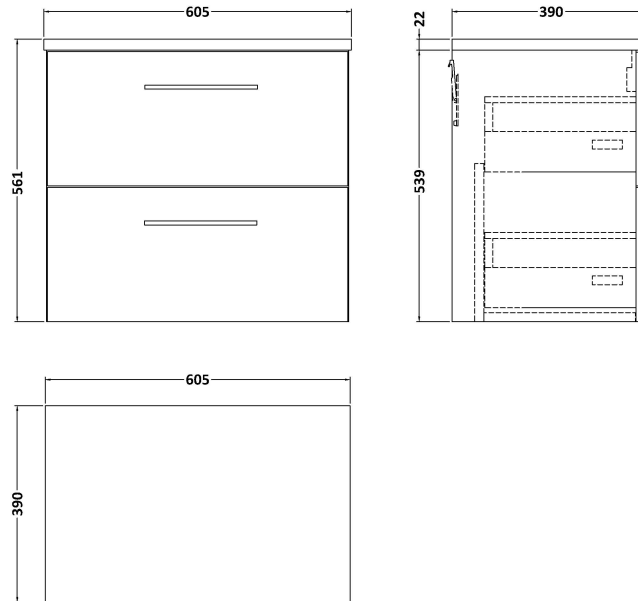

**Sales Code:** ARN3024LBG

**Description:** 600 Wh 2-Drawer Vanity & Laminate Top

**Packaging Details**

Barcode: 5056678449400

**Sales Code:** LBG600

**Description:** Laminate Worktop 605X390x22mm

**Product Dimensions**

Height (mm):	22
Width (mm):	605
Depth (mm):	390
Nett Weight (kg):	2

**Packaging Dimensions**

Height (mm):	25
Width (mm):	610
Depth (mm):	455
Gross Weight (kg):	2

**Packaging Data**

Box Colour:	Brown Cardboard Box
Box Qty:	1
Label Size:	100 x 50
Label Colour:	White Label
Label Qty:	1

### Product Dimensions

Height (mm):	540
Width (mm):	600
Depth (mm):	383
Nett Weight (kg):	21.5

### Packaging Dimensions

Height (mm):	560
Width (mm):	520
Depth (mm):	405
Gross Weight (kg):	22