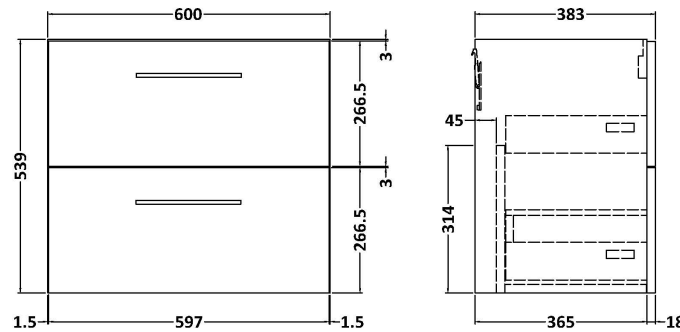

Height (mm):	22
Width (mm):	605
Depth (mm):	390
Nett Weight (kg):	2

**Packaging Dimensions**

Height (mm):	25
Width (mm):	610
Depth (mm):	455
Gross Weight (kg):	2

**Packaging Data**

Box Colour:	Brown Cardboard Box
Box Qty:	1
Label Size:	100 x 50
Label Colour:	White Label
Label Qty:	1

**Outer Box Dimensions (If Applicable)**

Height (mm):	
Width (mm):	
Depth (mm):	
Gross Weight (kg):	
Barcode:	5056211874164

**Product Details**

Country of Origin:	United Kingdom
Fitting Instruction:	No
CE & UKCA:	N/A
FSC Certified Materials:	Yes
Colour:	Bellato Grey
Construction Method:	Not Applicable
Construction Type:	Not Applicable
Cabinet Finish:	Not Applicable
Fascia Finish:	MFC Laminated
Cabinet Thickness (mm):	
Fascia Thickness (mm):	22
Drawer Included:	No
Drawer Type:	Not Applicable
No of Shelves:	0
Hinge Type:	Not Applicable
Hinge Included:	No
Adjustable Legs:	No, Not Required
Fixings Included:	No
Handle Style:	Not Applicable
Waste Shroud:	Not Applicable
Handle Included:	No
Handle Type:	Not Applicable

### Product Dimensions

Height (mm):	540
Width (mm):	600
Depth (mm):	383
Nett Weight (kg):	21.5

### Packaging Dimensions

Height (mm):	560
Width (mm):	520
Depth (mm):	405
Gross Weight (kg):	22