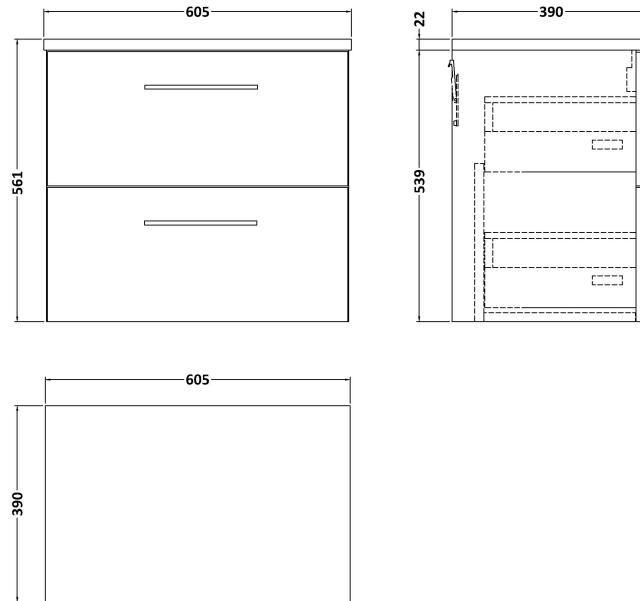

Sales Code: ARN3024LSB

Description: 600 Wh 2-Drawer Vanity & Laminate Top

Packaging Details

Barcode: 5056678449417

Sales Code: LSB600

Description: Laminate Worktop 605X390x22mm

Product Dimensions

Height (mm):	22
Width (mm):	605
Depth (mm):	390
Nett Weight (kg):	2

Packaging Dimensions

Height (mm):	25
Width (mm):	610
Depth (mm):	455
Gross Weight (kg):	2

Packaging Data

Box Colour:	Brown Cardboard Box
Box Qty:	1
Label Size:	100 x 50
Label Colour:	White Label
Label Qty:	1

Sales Code: NVF3024

Description: 600 Wh 2-Drawer Unit (365 Deep)

Product Dimensions

Height (mm):	540
Width (mm):	600
Depth (mm):	383
Nett Weight (kg):	21.5

Packaging Dimensions

Height (mm):	560
Width (mm):	520
Depth (mm):	405
Gross Weight (kg):	22

Packaging Data

Box Colour:	Brown Cardboard Box
Box Qty:	1
Label Size:	100 x 50
Label Colour:	White Label
Label Qty:	2

Outer Box Dimensions (If Applicable)

Height (mm):	
Width (mm):	
Depth (mm):	
Gross Weight (kg):	
Barcode:	5056678436677