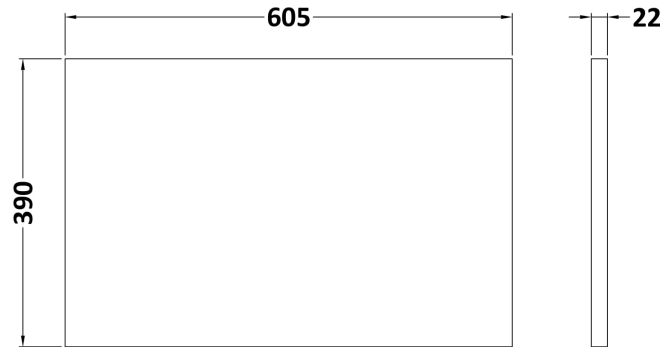

Sales Code: ARN3024LSB

Description: 600 Wh 2-Drawer Vanity & Laminate Top

Packaging Details

Barcode: 5056678449417

Sales Code: LSB600

Description: Laminate Worktop 605X390x22mm

Product Dimensions

Height (mm):	22
Width (mm):	605
Depth (mm):	390
Nett Weight (kg):	2

Packaging Dimensions

Height (mm):	25
Width (mm):	610
Depth (mm):	455
Gross Weight (kg):	2

Packaging Data

Box Colour:	Brown Cardboard Box
Box Qty:	1
Label Size:	100 x 50
Label Colour:	White Label
Label Qty:	1

Sales Code: NVF3024

Description: 600 Wh 2-Drawer Unit (365 Deep)

Product Dimensions

Height (mm):	540
Width (mm):	600
Depth (mm):	383
Nett Weight (kg):	21.5

Packaging Dimensions

Height (mm):	560
Width (mm):	520
Depth (mm):	405
Gross Weight (kg):	22

Packaging Data

Box Colour:	Brown Cardboard Box
Box Qty:	1
Label Size:	100 x 50
Label Colour:	White Label
Label Qty:	2

Outer Box Dimensions (If Applicable)

Height (mm):	
Width (mm):	
Depth (mm):	
Gross Weight (kg):	
Barcode:	5056678436677