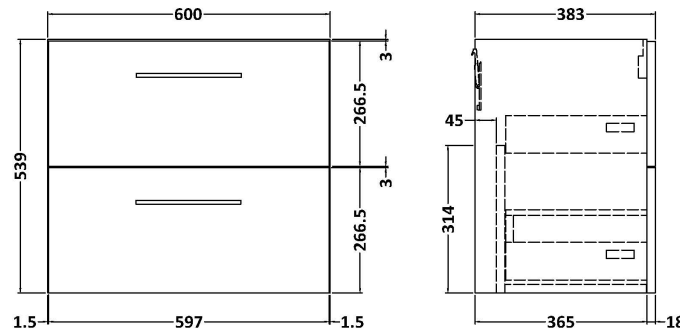

Sales Code: ARN3024LSB

Description: 600 Wh 2-Drawer Vanity & Laminate Top

Packaging Details

Barcode: 5056678449417

Sales Code: LSB600

Description: Laminate Worktop 605X390x22mm

Product Dimensions

Height (mm):	22
Width (mm):	605
Depth (mm):	390
Nett Weight (kg):	2

Packaging Dimensions

Height (mm):	25
Width (mm):	610
Depth (mm):	455
Gross Weight (kg):	2

Packaging Data

Box Colour:	Brown Cardboard Box
Box Qty:	1
Label Size:	100 x 50
Label Colour:	White Label
Label Qty:	1

Sales Code: NVF3024

Description: 600 Wh 2-Drawer Unit (365 Deep)

Product Dimensions

Height (mm):	540
Width (mm):	600
Depth (mm):	383
Nett Weight (kg):	21.5

Packaging Dimensions

Height (mm):	560
Width (mm):	520
Depth (mm):	405
Gross Weight (kg):	22

Packaging Data

Box Colour:	Brown Cardboard Box
Box Qty:	1
Label Size:	100 x 50
Label Colour:	White Label
Label Qty:	2

Outer Box Dimensions (If Applicable)

Height (mm):	
Width (mm):	
Depth (mm):	
Gross Weight (kg):	
Barcode:	5056678436677