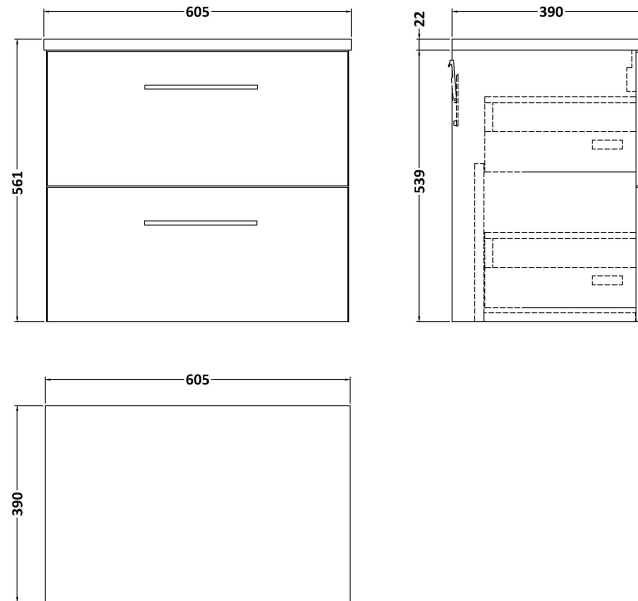

Sales Code: ARN3024LSW

Description: 600 Wh 2-Drawer Vanity & Laminate Top

Packaging Details

Barcode: 5056678449424