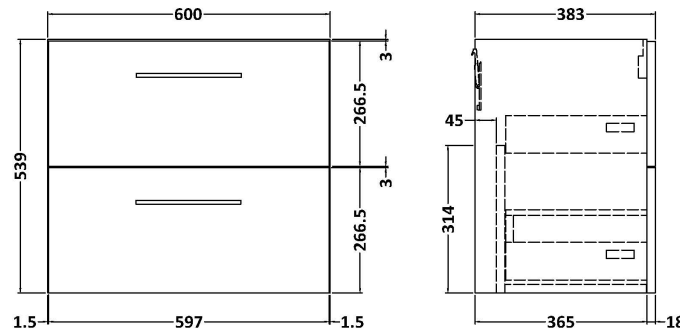

### Product Dimensions

Height (mm):	22
Width (mm):	605
Depth (mm):	390
Nett Weight (kg):	2

### Packaging Dimensions

Height (mm):	25
Width (mm):	610
Depth (mm):	455
Gross Weight (kg):	2

### Outer Box Dimensions (If Applicable)

Height (mm):	
Width (mm):	
Depth (mm):	
Gross Weight (kg):	
Barcode:	5056211874188

### Product Dimensions

Height (mm):	540
Width (mm):	600
Depth (mm):	383
Nett Weight (kg):	21.5