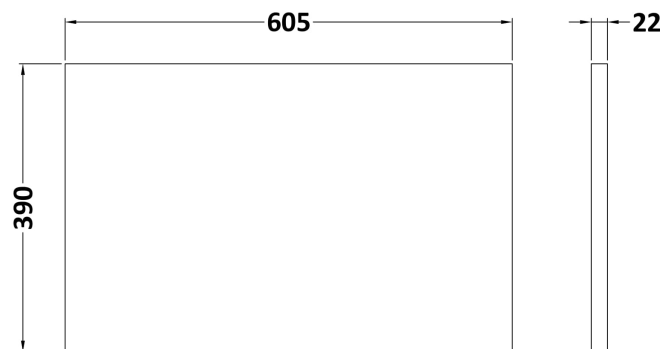

### Packaging Details

Barcode: 5056678449424

**Sales Code:** LSW600

**Description:** Laminate Worktop 605X390x22mm

### Product Dimensions

Height (mm):	22
Width (mm):	605
Depth (mm):	390
Nett Weight (kg):	2

### Packaging Dimensions

Height (mm):	25
Width (mm):	610
Depth (mm):	455
Gross Weight (kg):	2

### Product Dimensions

Height (mm):	540
Width (mm):	600
Depth (mm):	383
Nett Weight (kg):	21.5