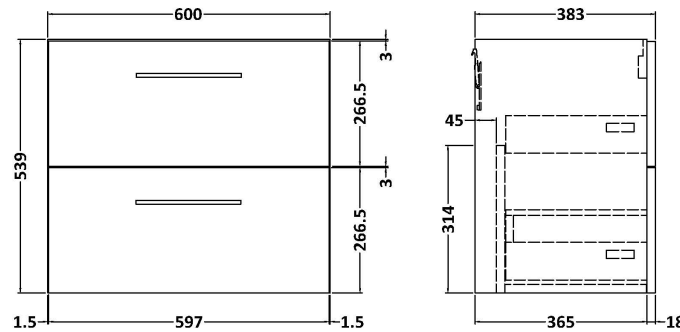

### Packaging Details

Barcode: 5056678449448

Sales Code: MWD3020

Description: 1200 Worktop (1205X390x18mm)

**Product Dimensions**

Height (mm):	18
Width (mm):	1205
Depth (mm):	390
Nett Weight (kg):	5

**Packaging Dimensions**

Height (mm):	25
Width (mm):	1225
Depth (mm):	410
Gross Weight (kg):	5

**Packaging Data**

Box Colour:	Brown Cardboard Box - Printed
Box Qty:	1
Label Size:	100 x 50
Label Colour:	Not Applicable
Label Qty:	0

### Product Dimensions

Height (mm):	540
Width (mm):	600
Depth (mm):	383
Nett Weight (kg):	21.5

### Packaging Dimensions

Height (mm):	560
Width (mm):	520
Depth (mm):	405
Gross Weight (kg):	22