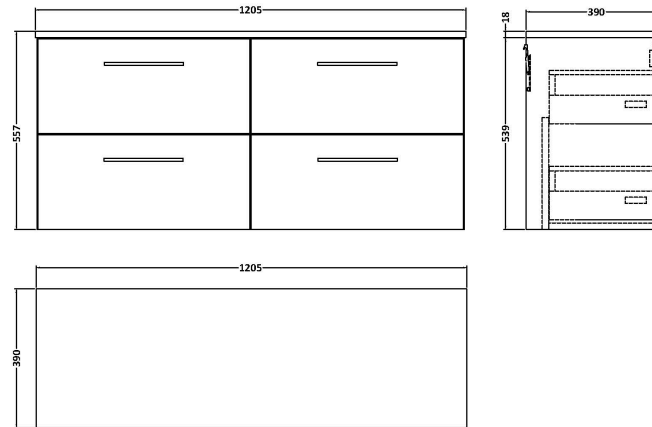

### Packaging Details

Barcode: 5056678449448

Sales Code: MWD3020

Description: 1200 Worktop (1205X390x18mm)

**Product Dimensions**

Height (mm):	18
Width (mm):	1205
Depth (mm):	390
Nett Weight (kg):	5

**Packaging Dimensions**

Height (mm):	25
Width (mm):	1225
Depth (mm):	410
Gross Weight (kg):	5

**Packaging Data**

Box Colour:	Brown Cardboard Box - Printed
Box Qty:	1
Label Size:	100 x 50
Label Colour:	Not Applicable
Label Qty:	0

### Product Dimensions

Height (mm):	540
Width (mm):	600
Depth (mm):	383
Nett Weight (kg):	21.5

### Packaging Dimensions

Height (mm):	560
Width (mm):	520
Depth (mm):	405
Gross Weight (kg):	22