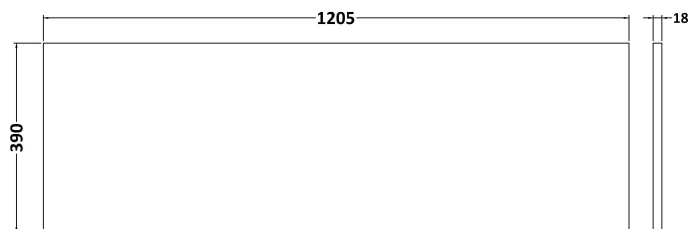

### Packaging Details

Barcode: 5056678449448

Sales Code: MWD3020

Description: 1200 Worktop (1205X390x18mm)

**Product Dimensions**

Height (mm):	18
Width (mm):	1205
Depth (mm):	390
Nett Weight (kg):	5

**Packaging Dimensions**

Height (mm):	25
Width (mm):	1225
Depth (mm):	410
Gross Weight (kg):	5

**Packaging Data**

Box Colour:	Brown Cardboard Box - Printed
Box Qty:	1
Label Size:	100 x 50
Label Colour:	Not Applicable
Label Qty:	0

### Product Dimensions

Height (mm):	540
Width (mm):	600
Depth (mm):	383
Nett Weight (kg):	21.5

### Packaging Dimensions

Height (mm):	560
Width (mm):	520
Depth (mm):	405
Gross Weight (kg):	22