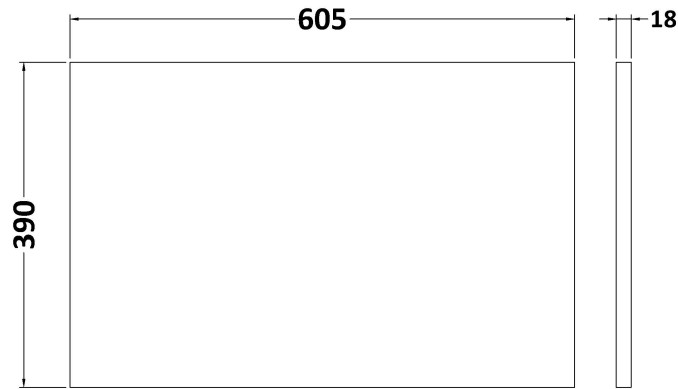

Sales Code: ARN3024W

Description: 600 Wh 2-Drawer Vanity & Worktop

Packaging Details

Barcode: 5056678449431

Sales Code: MWD3060

Description: 600 Worktop (605X390x18mm)

Product Dimensions

Height (mm):	18
Width (mm):	605
Depth (mm):	390
Nett Weight (kg):	2.5

Packaging Dimensions

Height (mm):	25
Width (mm):	625
Depth (mm):	410
Gross Weight (kg):	3

Packaging Data

Box Colour:	Brown Cardboard Box
Box Qty:	1
Label Size:	50 x 100
Label Colour:	White Label
Label Qty:	2

Sales Code: NVF3024

Description: 600 Wh 2-Drawer Unit (365 Deep)

Product Dimensions

Height (mm):	540
Width (mm):	600
Depth (mm):	383
Nett Weight (kg):	21.5

Packaging Dimensions

Height (mm):	560
Width (mm):	520
Depth (mm):	405
Gross Weight (kg):	22

Packaging Data

Box Colour:	Brown Cardboard Box
Box Qty:	1
Label Size:	100 x 50
Label Colour:	White Label
Label Qty:	2

Outer Box Dimensions (If Applicable)

Height (mm):	
Width (mm):	
Depth (mm):	
Gross Weight (kg):	
Barcode:	5056678436677