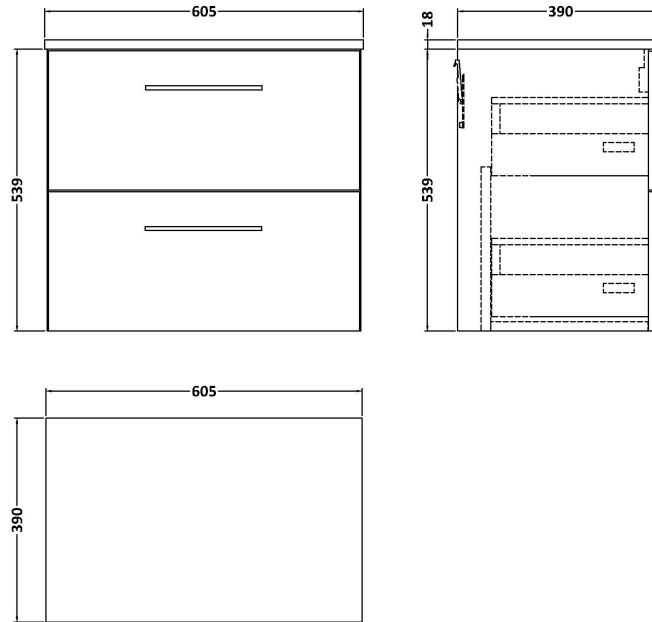

Sales Code: ARN3024W

Description: 600 Wh 2-Drawer Vanity & Worktop

Packaging Details

Barcode: 5056678449431

Sales Code: MWD3060

Description: 600 Worktop (605X390x18mm)

Product Dimensions

Height (mm):	18
Width (mm):	605
Depth (mm):	390
Nett Weight (kg):	2.5

Packaging Dimensions

Height (mm):	25
Width (mm):	625
Depth (mm):	410
Gross Weight (kg):	3

Packaging Data

Box Colour:	Brown Cardboard Box
Box Qty:	1
Label Size:	50 x 100
Label Colour:	White Label
Label Qty:	2

Sales Code: NVF3024

Description: 600 Wh 2-Drawer Unit (365 Deep)

Product Dimensions

Height (mm):	540
Width (mm):	600
Depth (mm):	383
Nett Weight (kg):	21.5

Packaging Dimensions

Height (mm):	560
Width (mm):	520
Depth (mm):	405
Gross Weight (kg):	22

Packaging Data

Box Colour:	Brown Cardboard Box
Box Qty:	1
Label Size:	100 x 50
Label Colour:	White Label
Label Qty:	2

Outer Box Dimensions (If Applicable)

Height (mm):	
Width (mm):	
Depth (mm):	
Gross Weight (kg):	
Barcode:	5056678436677