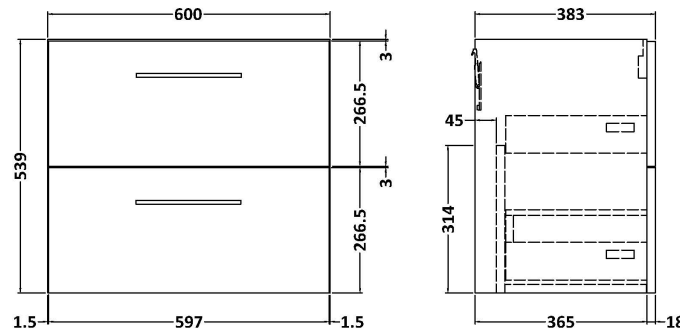

Packaging Dimensions

Height (mm):	25
Width (mm):	625
Depth (mm):	410
Gross Weight (kg):	3

Packaging Data

Box Colour:	Brown Cardboard Box
Box Qty:	1
Label Size:	50 x 100
Label Colour:	White Label
Label Qty:	2

Outer Box Dimensions (If Applicable)

Height (mm):	
Width (mm):	
Depth (mm):	
Gross Weight (kg):	
Barcode:	5056678436592

Product Details

Country of Origin:	United Kingdom
Fitting Instruction:	No
CE & UKCA:	N/A
FSC Certified Materials:	Yes
Colour:	Bleached Cuneo Oak
Construction Method:	Not Applicable
Construction Type:	Flat-Pack
Cabinet Finish:	MFC Textured Woodgrain
Fascia Finish:	MFC Textured Woodgrain
Cabinet Thickness (mm):	18
Fascia Thickness (mm):	18
Drawer Included:	Not Applicable
Drawer Type:	Not Applicable
No of Shelves:	Not Applicable
Hinge Type:	Not Applicable
Hinge Included:	Not Applicable
Adjustable Legs:	Not Applicable
Fixings Included:	Yes
Handle Style:	Not Applicable
Waste Shroud:	Not Applicable
Handle Included:	Not Applicable
Handle Type:	Not Applicable

Sales Code: NVF3024

Description: 600 Wh 2-Drawer Unit (365 Deep)

Product Dimensions

Height (mm):	540
Width (mm):	600
Depth (mm):	383
Nett Weight (kg):	21.5

Packaging Dimensions

Height (mm):	560
Width (mm):	520
Depth (mm):	405
Gross Weight (kg):	22

Packaging Data

Box Colour:	Brown Cardboard Box
Box Qty:	1
Label Size:	100 x 50
Label Colour:	White Label
Label Qty:	2

Outer Box Dimensions (If Applicable)

Height (mm):	
Width (mm):	
Depth (mm):	
Gross Weight (kg):	
Barcode:	5056678436677