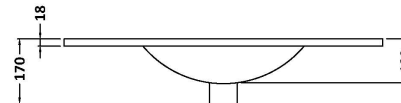

Packaging Dimensions

Height (mm):	391
Width (mm):	832
Depth (mm):	391
Gross Weight (kg):	17.5

Packaging Data

Box Colour:	Brown Cardboard Box
Box Qty:	1
Label Size:	100 x 50
Label Colour:	White Label
Label Qty:	2

Outer Box Dimensions (If Applicable)

Height (mm):	
Width (mm):	
Depth (mm):	
Gross Weight (kg):	
Barcode:	5056678436684

Product Details

Country of Origin:	United Kingdom
Fitting Instruction:	No
CE & UKCA:	N/A
FSC Certified Materials:	Yes
Colour:	Bleached Cuneo Oak
Construction Method:	Cam & Wood Dowel
Construction Type:	Rigid
Cabinet Finish:	MFC Textured Woodgrain
Fascia Finish:	MFC Textured Woodgrain
Cabinet Thickness (mm):	18
Fascia Thickness (mm):	18
Drawer Included:	Yes
Drawer Type:	80mm High Metal S/C Inc Galler
No of Shelves:	0
Hinge Type:	Not Applicable
Hinge Included:	Not Applicable
Adjustable Legs:	No, Not Required
Fixings Included:	Yes
Handle Style:	Contemporary
Waste Shroud:	Yes
Handle Included:	Yes, Supplied
Handle Type:	D-Shape

Sales Code: NVM005

Description: Minimalist Basin 800mm

Product Dimensions

Height (mm):	170
Width (mm):	800
Depth (mm):	390
Nett Weight (kg):	16.9

Packaging Dimensions

Height (mm):	400
Width (mm):	820
Depth (mm):	200
Gross Weight (kg):	16.9

Packaging Data

Box Colour:	Brown Cardboard Box - Printed
Box Qty:	1
Label Size:	100 x 50
Label Colour:	White Label
Label Qty:	2

Outer Box Dimensions (If Applicable)

Height (mm):	
Width (mm):	
Depth (mm):	
Gross Weight (kg):	
Barcode:	5055146194675