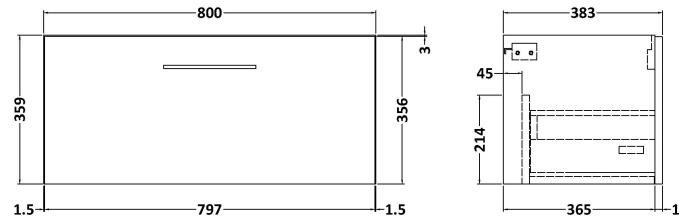

Sales Code: ARN3025B

Description: 800 Wh 1-Drawer Vanity & Basin 2

Packaging Details

Barcode: 5056678449462

Sales Code: NVF3025

Description: 800 Single Drawer Unit (365 Deep)

Product Dimensions

Height (mm):	359
Width (mm):	800
Depth (mm):	383
Nett Weight (kg):	17

Packaging Dimensions

Height (mm):	391
Width (mm):	832
Depth (mm):	391
Gross Weight (kg):	17.5

Packaging Data

Box Colour:	Brown Cardboard Box
Box Qty:	1
Label Size:	100 x 50
Label Colour:	White Label
Label Qty:	2

Sales Code: NVM005

Description: Minimalist Basin 800mm

Product Dimensions

Height (mm):	170
Width (mm):	800
Depth (mm):	390
Nett Weight (kg):	16.9

Packaging Dimensions

Height (mm):	400
Width (mm):	820
Depth (mm):	200
Gross Weight (kg):	16.9

Packaging Data

Box Colour:	Brown Cardboard Box - Printed
Box Qty:	1
Label Size:	100 x 50
Label Colour:	White Label
Label Qty:	2

Outer Box Dimensions (If Applicable)

Height (mm):	
Width (mm):	
Depth (mm):	
Gross Weight (kg):	
Barcode:	5055146194675