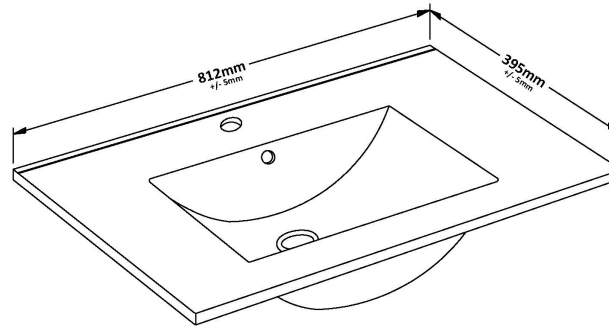

Packaging Dimensions

Height (mm):	391
Width (mm):	832
Depth (mm):	391
Gross Weight (kg):	17.5

Packaging Data

Box Colour:	Brown Cardboard Box
Box Qty:	1
Label Size:	100 x 50
Label Colour:	White Label
Label Qty:	2

Outer Box Dimensions (If Applicable)

Height (mm):	
Width (mm):	
Depth (mm):	
Gross Weight (kg):	
Barcode:	5056678436684

Product Details

Country of Origin:	United Kingdom
Fitting Instruction:	No
CE & UKCA:	N/A
FSC Certified Materials:	Yes
Colour:	Bleached Cuneo Oak
Construction Method:	Cam & Wood Dowel
Construction Type:	Rigid
Cabinet Finish:	MFC Textured Woodgrain
Fascia Finish:	MFC Textured Woodgrain
Cabinet Thickness (mm):	18
Fascia Thickness (mm):	18
Drawer Included:	Yes
Drawer Type:	80mm High Metal S/C Inc Galler
No of Shelves:	0
Hinge Type:	Not Applicable
Hinge Included:	Not Applicable
Adjustable Legs:	No, Not Required
Fixings Included:	Yes
Handle Style:	Contemporary
Waste Shroud:	Yes
Handle Included:	Yes, Supplied
Handle Type:	D-Shape

Sales Code: NVM005

Description: Minimalist Basin 800mm

Product Dimensions

Height (mm):	170
Width (mm):	800
Depth (mm):	390
Nett Weight (kg):	16.9

Packaging Dimensions

Height (mm):	400
Width (mm):	820
Depth (mm):	200
Gross Weight (kg):	16.9

Packaging Data

Box Colour:	Brown Cardboard Box - Printed
Box Qty:	1
Label Size:	100 x 50
Label Colour:	White Label
Label Qty:	2

Outer Box Dimensions (If Applicable)

Height (mm):	
Width (mm):	
Depth (mm):	
Gross Weight (kg):	
Barcode:	5055146194675