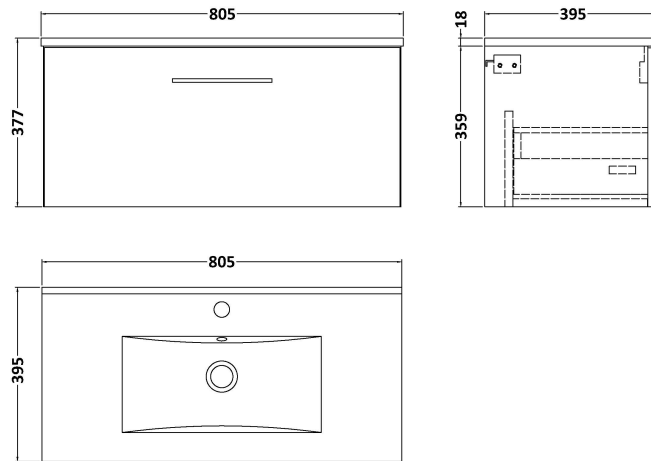

Sales Code: ARN3025B

Description: 800 Wh 1-Drawer Vanity & Basin 2

Packaging Details

Barcode: 5056678449462

Sales Code: NVF3025

Description: 800 Single Drawer Unit (365 Deep)

Product Dimensions

Height (mm):	359
Width (mm):	800
Depth (mm):	383
Nett Weight (kg):	17

Packaging Dimensions

Height (mm):	391
Width (mm):	832
Depth (mm):	391
Gross Weight (kg):	17.5

Packaging Data

Box Colour:	Brown Cardboard Box
Box Qty:	1
Label Size:	100 x 50
Label Colour:	White Label
Label Qty:	2

Outer Box Dimensions (If Applicable)

Height (mm):	
Width (mm):	
Depth (mm):	
Gross Weight (kg):	
Barcode:	5056678436684

Product Details

Country of Origin:	United Kingdom
Fitting Instruction:	No
CE & UKCA:	N/A
FSC Certified Materials:	Yes
Colour:	Bleached Cuneo Oak
Construction Method:	Cam & Wood Dowel
Construction Type:	Rigid
Cabinet Finish:	MFC Textured Woodgrain
Fascia Finish:	MFC Textured Woodgrain
Cabinet Thickness (mm):	18
Fascia Thickness (mm):	18
Drawer Included:	Yes
Drawer Type:	80mm High Metal S/C Inc Galler
No of Shelves:	0
Hinge Type:	Not Applicable
Hinge Included:	Not Applicable
Adjustable Legs:	No, Not Required
Fixings Included:	Yes
Handle Style:	Contemporary
Waste Shroud:	Yes
Handle Included:	Yes, Supplied
Handle Type:	D-Shape

Sales Code: NVM005

Description: Minimalist Basin 800mm

Product Dimensions

Height (mm):	170
Width (mm):	800
Depth (mm):	390
Nett Weight (kg):	16.9

Packaging Dimensions

Height (mm):	400
Width (mm):	820
Depth (mm):	200
Gross Weight (kg):	16.9