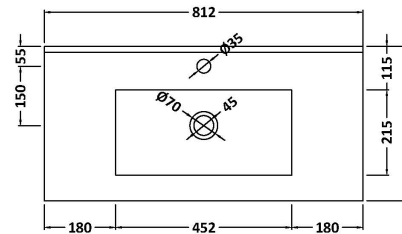

Packaging Dimensions

Height (mm):	391
Width (mm):	832
Depth (mm):	391
Gross Weight (kg):	17.5

Packaging Data

Box Colour:	Brown Cardboard Box
Box Qty:	1
Label Size:	100 x 50
Label Colour:	White Label
Label Qty:	2

Outer Box Dimensions (If Applicable)

Height (mm):	
Width (mm):	
Depth (mm):	
Gross Weight (kg):	
Barcode:	5056678436684

Product Details

Country of Origin:	United Kingdom
Fitting Instruction:	No
CE & UKCA:	N/A
FSC Certified Materials:	Yes
Colour:	Bleached Cuneo Oak
Construction Method:	Cam & Wood Dowel
Construction Type:	Rigid
Cabinet Finish:	MFC Textured Woodgrain
Fascia Finish:	MFC Textured Woodgrain
Cabinet Thickness (mm):	18
Fascia Thickness (mm):	18
Drawer Included:	Yes
Drawer Type:	80mm High Metal S/C Inc Galler
No of Shelves:	0
Hinge Type:	Not Applicable
Hinge Included:	Not Applicable
Adjustable Legs:	No, Not Required
Fixings Included:	Yes
Handle Style:	Contemporary
Waste Shroud:	Yes
Handle Included:	Yes, Supplied
Handle Type:	D-Shape

Sales Code: NVM005

Description: Minimalist Basin 800mm

Product Dimensions

Height (mm):	170
Width (mm):	800
Depth (mm):	390
Nett Weight (kg):	16.9

Packaging Dimensions

Height (mm):	400
Width (mm):	820
Depth (mm):	200
Gross Weight (kg):	16.9

Packaging Data

Box Colour:	Brown Cardboard Box - Printed
Box Qty:	1
Label Size:	100 x 50
Label Colour:	White Label
Label Qty:	2

Outer Box Dimensions (If Applicable)

Height (mm):	
Width (mm):	
Depth (mm):	
Gross Weight (kg):	
Barcode:	5055146194675