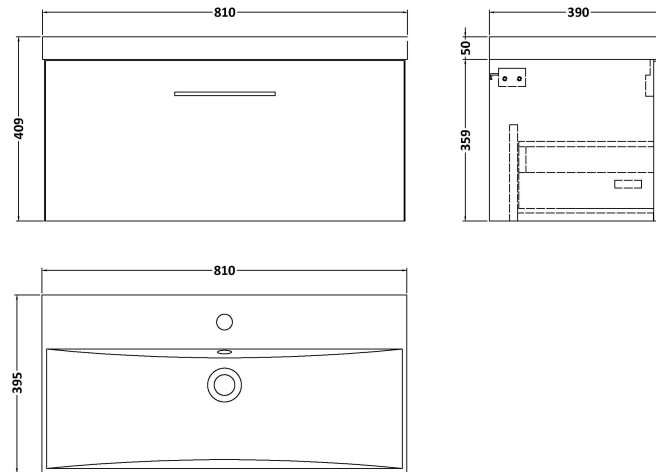

Sales Code: ARN3025D

Description: 800 Wh 1-Drawer Vanity & Basin 3

Packaging Details

Barcode: 5056678449479

Sales Code: NVF3025

Description: 800 Single Drawer Unit (365 Deep)

Product Dimensions

Height (mm):	359
Width (mm):	800
Depth (mm):	383
Nett Weight (kg):	17

Packaging Dimensions

Height (mm):	391
Width (mm):	832
Depth (mm):	391
Gross Weight (kg):	17.5

Packaging Data

Box Colour:	Brown Cardboard Box
Box Qty:	1
Label Size:	100 x 50
Label Colour:	White Label
Label Qty:	2

Outer Box Dimensions (If Applicable)

Height (mm):	
Width (mm):	
Depth (mm):	
Gross Weight (kg):	
Barcode:	5056678436684

Product Details

Country of Origin:	United Kingdom
Fitting Instruction:	No
CE & UKCA:	N/A
FSC Certified Materials:	Yes
Colour:	Bleached Cuneo Oak
Construction Method:	Cam & Wood Dowel
Construction Type:	Rigid
Cabinet Finish:	MFC Textured Woodgrain
Fascia Finish:	MFC Textured Woodgrain
Cabinet Thickness (mm):	18
Fascia Thickness (mm):	18
Drawer Included:	Yes
Drawer Type:	80mm High Metal S/C Inc Galler
No of Shelves:	0
Hinge Type:	Not Applicable
Hinge Included:	Not Applicable
Adjustable Legs:	No, Not Required
Fixings Included:	Yes
Handle Style:	Contemporary
Waste Shroud:	Yes
Handle Included:	Yes, Supplied
Handle Type:	D-Shape

Sales Code: NVM035

Description: 800 Thin Edged Basin 1Th

Product Dimensions

Height (mm):	170
Width (mm):	810
Depth (mm):	395
Nett Weight (kg):	14.5

Packaging Dimensions

Height (mm):	190
Width (mm):	830
Depth (mm):	415
Gross Weight (kg):	15