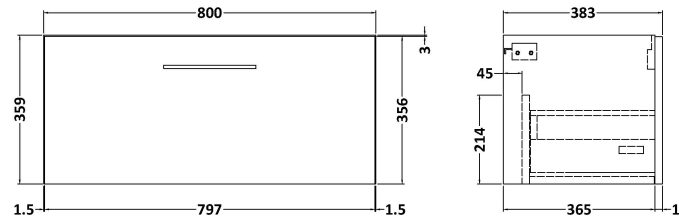

Sales Code: ARN3025D

Description: 800 Wh 1-Drawer Vanity & Basin 3

Packaging Details

Barcode: 5056678449479

Sales Code: NVF3025

Description: 800 Single Drawer Unit (365 Deep)

Product Dimensions

Height (mm):	359
Width (mm):	800
Depth (mm):	383
Nett Weight (kg):	17

Packaging Dimensions

Height (mm):	391
Width (mm):	832
Depth (mm):	391
Gross Weight (kg):	17.5

Packaging Data

Box Colour:	Brown Cardboard Box
Box Qty:	1
Label Size:	100 x 50
Label Colour:	White Label
Label Qty:	2

Sales Code: NVM035

Description: 800 Thin Edged Basin 1Th

Product Dimensions

Height (mm):	170
Width (mm):	810
Depth (mm):	395
Nett Weight (kg):	14.5

Packaging Dimensions

Height (mm):	190
Width (mm):	830
Depth (mm):	415
Gross Weight (kg):	15

Packaging Data

Box Colour:	Brown Cardboard Box
Box Qty:	1
Label Size:	100 x 50
Label Colour:	White Label
Label Qty:	2

Outer Box Dimensions (If Applicable)

Height (mm):	
Width (mm):	
Depth (mm):	
Gross Weight (kg):	
Barcode:	5056211853435