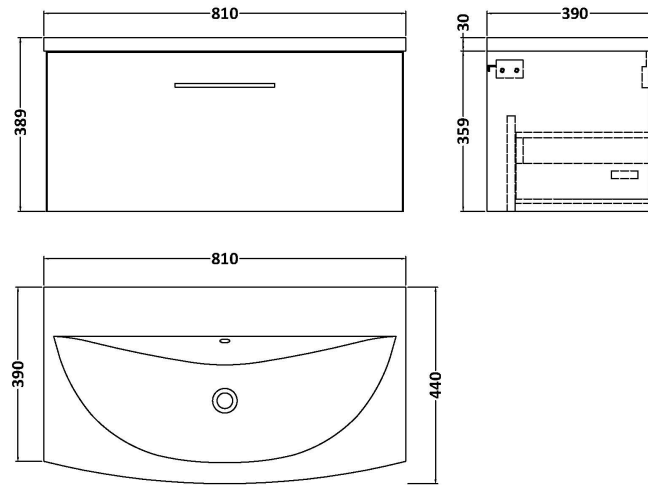

Sales Code: ARN3025G

Description: 800 Wh 1-Drawer Vanity & Basin 4

Packaging Details

Barcode: 5056678449486

Sales Code: NVF3025

Description: 800 Single Drawer Unit (365 Deep)

Product Dimensions

Height (mm):	359
Width (mm):	800
Depth (mm):	383
Nett Weight (kg):	17

Packaging Dimensions

Height (mm):	391
Width (mm):	832
Depth (mm):	391
Gross Weight (kg):	17.5

Packaging Data

Box Colour:	Brown Cardboard Box
Box Qty:	1
Label Size:	100 x 50
Label Colour:	White Label
Label Qty:	2

Outer Box Dimensions (If Applicable)

Height (mm):	
Width (mm):	
Depth (mm):	
Gross Weight (kg):	
Barcode:	5056678436684

Product Details

Country of Origin:	United Kingdom
Fitting Instruction:	No
CE & UKCA:	N/A
FSC Certified Materials:	Yes
Colour:	Bleached Cuneo Oak
Construction Method:	Cam & Wood Dowel
Construction Type:	Rigid
Cabinet Finish:	MFC Textured Woodgrain
Fascia Finish:	MFC Textured Woodgrain
Cabinet Thickness (mm):	18
Fascia Thickness (mm):	18
Drawer Included:	Yes
Drawer Type:	80mm High Metal S/C Inc Galler
No of Shelves:	0
Hinge Type:	Not Applicable
Hinge Included:	Not Applicable
Adjustable Legs:	No, Not Required
Fixings Included:	Yes
Handle Style:	Contemporary
Waste Shroud:	Yes
Handle Included:	Yes, Supplied
Handle Type:	D-Shape

Sales Code: NVM045

Description: 800 Curved Basin 1Th

Product Dimensions

Height (mm):	160
Width (mm):	810
Depth (mm):	440
Nett Weight (kg):	15

Packaging Dimensions

Height (mm):	190
Width (mm):	830
Depth (mm):	415
Gross Weight (kg):	15.5