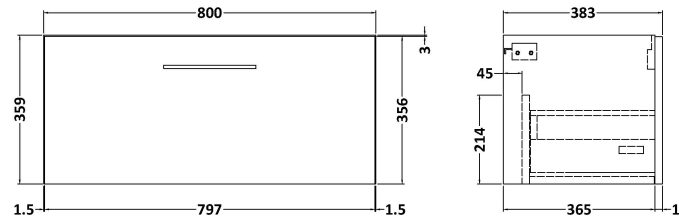

Sales Code: ARN3025G

Description: 800 Wh 1-Drawer Vanity & Basin 4

Packaging Details

Barcode: 5056678449486

Sales Code: NVF3025

Description: 800 Single Drawer Unit (365 Deep)

Product Dimensions

Height (mm):	359
Width (mm):	800
Depth (mm):	383
Nett Weight (kg):	17

Packaging Dimensions

Height (mm):	391
Width (mm):	832
Depth (mm):	391
Gross Weight (kg):	17.5

Packaging Data

Box Colour:	Brown Cardboard Box
Box Qty:	1
Label Size:	100 x 50
Label Colour:	White Label
Label Qty:	2

Sales Code: NVM045

Description: 800 Curved Basin 1Th

Product Dimensions

Height (mm):	160
Width (mm):	810
Depth (mm):	440
Nett Weight (kg):	15

Packaging Dimensions

Height (mm):	190
Width (mm):	830
Depth (mm):	415
Gross Weight (kg):	15.5

Packaging Data

Box Colour:	Brown Cardboard Box
Box Qty:	1
Label Size:	100 x 50
Label Colour:	White Label
Label Qty:	2

Outer Box Dimensions (If Applicable)

Height (mm):	
Width (mm):	
Depth (mm):	
Gross Weight (kg):	
Barcode:	5056462620978