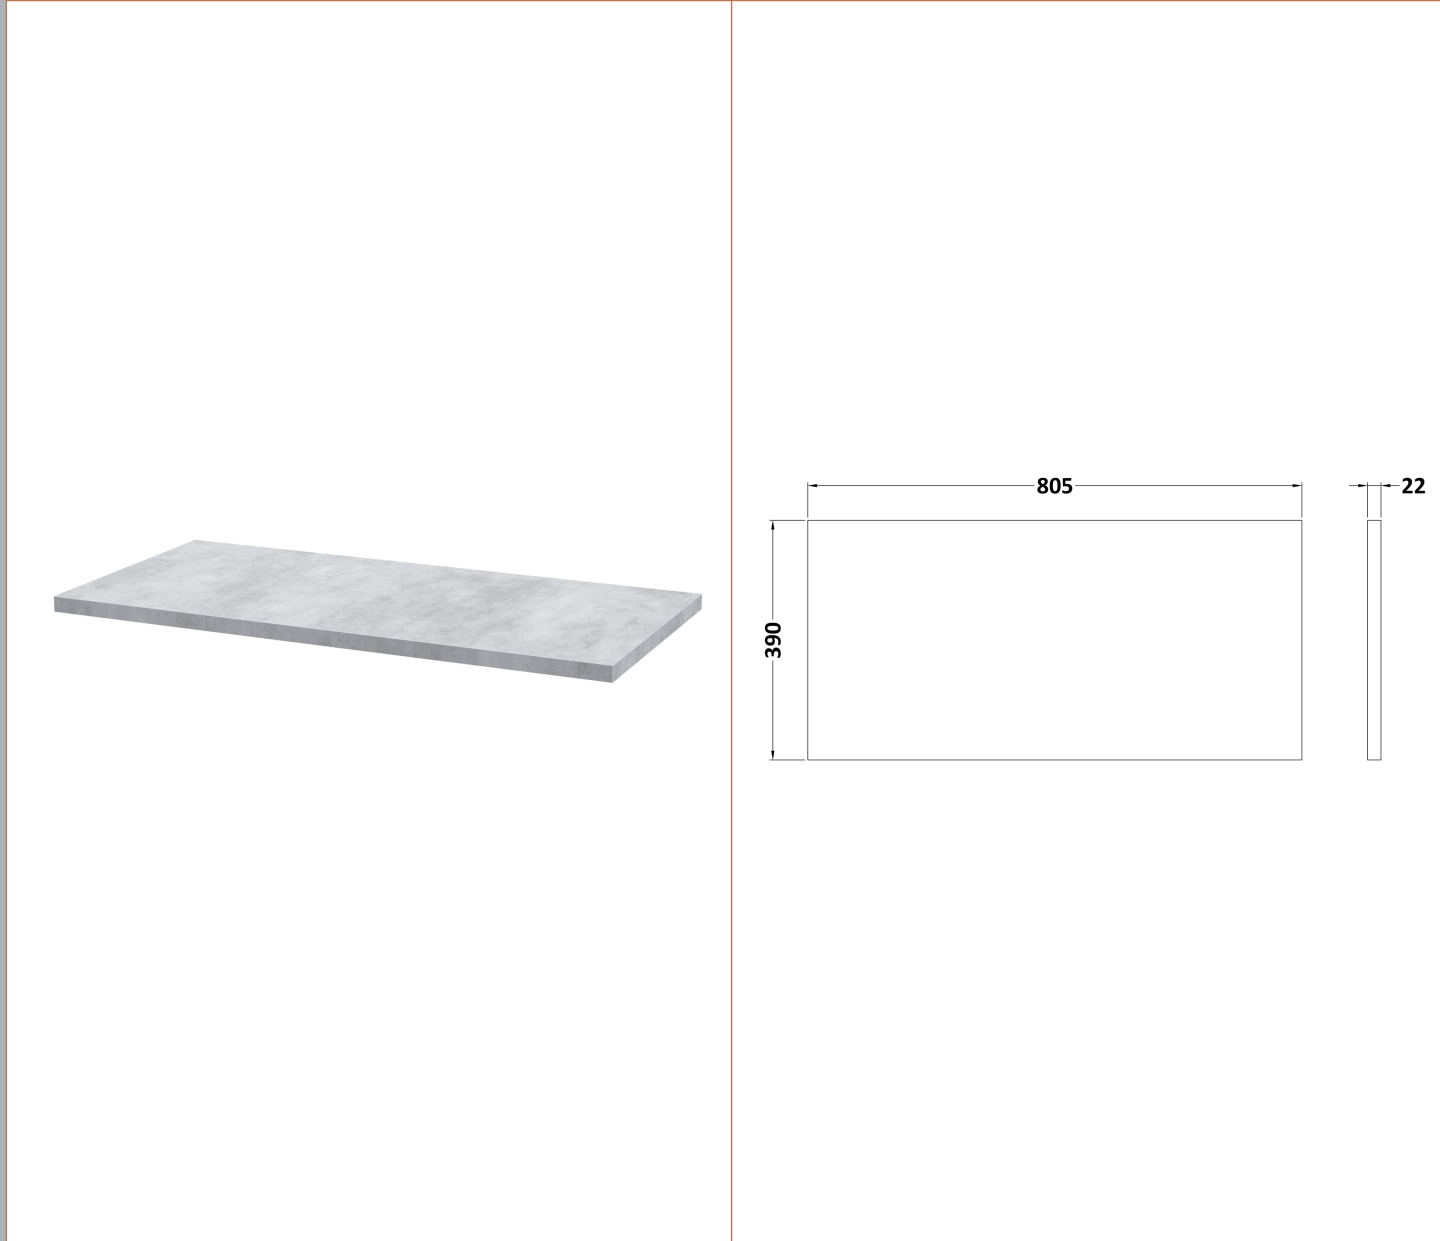

Sales Code: ARN3025LBG

Description: 800 Wh Single Drawer Vanity & Laminate T

Packaging Details

Barcode: 5056678449493

Sales Code: LBG800

Description: Laminate Worktop 805X390x22mm

Product Dimensions

Height (mm):	22
Width (mm):	805
Depth (mm):	390
Nett Weight (kg):	2.75

Packaging Dimensions

Height (mm):	25
Width (mm):	810
Depth (mm):	455
Gross Weight (kg):	2.75

Packaging Data

Box Colour:	Brown Cardboard Box
Box Qty:	1
Label Size:	100 x 50
Label Colour:	White Label
Label Qty:	1

Outer Box Dimensions (If Applicable)

Height (mm):	
Width (mm):	
Depth (mm):	
Gross Weight (kg):	
Barcode:	5056211874133

Product Details

Country of Origin:	United Kingdom
Fitting Instruction:	No
CE & UKCA:	N/A
FSC Certified Materials:	Yes
Colour:	Bellato Grey
Construction Method:	Not Applicable
Construction Type:	Not Applicable
Cabinet Finish:	Not Applicable
Fascia Finish:	MFC Laminated
Cabinet Thickness (mm):	
Fascia Thickness (mm):	22
Drawer Included:	No
Drawer Type:	Not Applicable
No of Shelves:	0
Hinge Type:	Not Applicable
Hinge Included:	No
Adjustable Legs:	No, Not Required
Fixings Included:	No
Handle Style:	Not Applicable
Waste Shroud:	Not Applicable
Handle Included:	No
Handle Type:	Not Applicable

Sales Code: NVF3025

Description: 800 Single Drawer Unit (365 Deep)

Product Dimensions

Height (mm):	359
Width (mm):	800
Depth (mm):	383
Nett Weight (kg):	17

Packaging Dimensions

Height (mm):	391
Width (mm):	832
Depth (mm):	391
Gross Weight (kg):	17.5