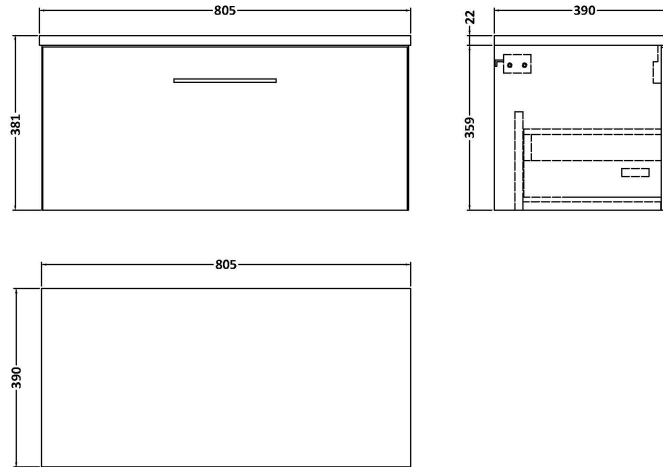

Sales Code: ARN3025LBG

Description: 800 Wh Single Drawer Vanity & Laminate T

Packaging Details

Barcode: 5056678449493

Sales Code: LBG800

Description: Laminate Worktop 805X390x22mm

Product Dimensions

Height (mm):	22
Width (mm):	805
Depth (mm):	390
Nett Weight (kg):	2.75

Packaging Dimensions

Height (mm):	25
Width (mm):	810
Depth (mm):	455
Gross Weight (kg):	2.75

Packaging Data

Box Colour:	Brown Cardboard Box
Box Qty:	1
Label Size:	100 x 50
Label Colour:	White Label
Label Qty:	1

Outer Box Dimensions (If Applicable)

Height (mm):	
Width (mm):	
Depth (mm):	
Gross Weight (kg):	
Barcode:	5056211874133

Product Details

Country of Origin:	United Kingdom
Fitting Instruction:	No
CE & UKCA:	N/A
FSC Certified Materials:	Yes
Colour:	Bellato Grey
Construction Method:	Not Applicable
Construction Type:	Not Applicable
Cabinet Finish:	Not Applicable
Fascia Finish:	MFC Laminated
Cabinet Thickness (mm):	
Fascia Thickness (mm):	22
Drawer Included:	No
Drawer Type:	Not Applicable
No of Shelves:	0
Hinge Type:	Not Applicable
Hinge Included:	No
Adjustable Legs:	No, Not Required
Fixings Included:	No
Handle Style:	Not Applicable
Waste Shroud:	Not Applicable
Handle Included:	No
Handle Type:	Not Applicable

Sales Code: NVF3025

Description: 800 Single Drawer Unit (365 Deep)

Product Dimensions

Height (mm):	359
Width (mm):	800
Depth (mm):	383
Nett Weight (kg):	17

Packaging Dimensions

Height (mm):	391
Width (mm):	832
Depth (mm):	391
Gross Weight (kg):	17.5