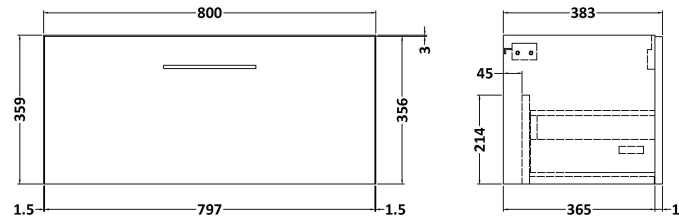

Packaging Dimensions

Height (mm):	25
Width (mm):	810
Depth (mm):	455
Gross Weight (kg):	2.75

Packaging Data

Box Colour:	Brown Cardboard Box
Box Qty:	1
Label Size:	100 x 50
Label Colour:	White Label
Label Qty:	1

Outer Box Dimensions (If Applicable)

Height (mm):	
Width (mm):	
Depth (mm):	
Gross Weight (kg):	
Barcode:	5056211874133

Product Details

Country of Origin:	United Kingdom
Fitting Instruction:	No
CE & UKCA:	N/A
FSC Certified Materials:	Yes
Colour:	Bellato Grey
Construction Method:	Not Applicable
Construction Type:	Not Applicable
Cabinet Finish:	Not Applicable
Fascia Finish:	MFC Laminated
Cabinet Thickness (mm):	
Fascia Thickness (mm):	22
Drawer Included:	No
Drawer Type:	Not Applicable
No of Shelves:	0
Hinge Type:	Not Applicable
Hinge Included:	No
Adjustable Legs:	No, Not Required
Fixings Included:	No
Handle Style:	Not Applicable
Waste Shroud:	Not Applicable
Handle Included:	No
Handle Type:	Not Applicable

Sales Code: NVF3025

Description: 800 Single Drawer Unit (365 Deep)

Product Dimensions

Height (mm):	359
Width (mm):	800
Depth (mm):	383
Nett Weight (kg):	17

Packaging Dimensions

Height (mm):	391
Width (mm):	832
Depth (mm):	391
Gross Weight (kg):	17.5

Packaging Data

Box Colour:	Brown Cardboard Box
Box Qty:	1
Label Size:	100 x 50
Label Colour:	White Label
Label Qty:	2

Outer Box Dimensions (If Applicable)

Height (mm):	
Width (mm):	
Depth (mm):	
Gross Weight (kg):	
Barcode:	5056678436684