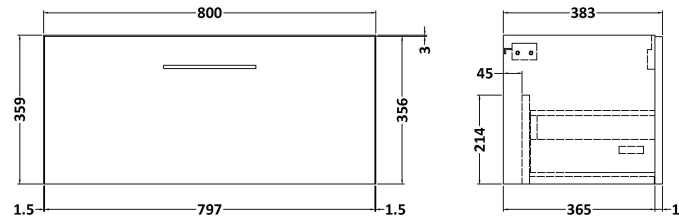

Packaging Dimensions

Height (mm):	25
Width (mm):	810
Depth (mm):	455
Gross Weight (kg):	2.75

Packaging Data

Box Colour:	Brown Cardboard Box
Box Qty:	1
Label Size:	100 x 50
Label Colour:	White Label
Label Qty:	1

Outer Box Dimensions (If Applicable)

Height (mm):	
Width (mm):	
Depth (mm):	
Gross Weight (kg):	
Barcode:	5056462624457

Product Details

Country of Origin:	United Kingdom
Fitting Instruction:	No
CE & UKCA:	N/A
FSC Certified Materials:	Yes
Colour:	Matt Carrera Marble
Construction Method:	Not Applicable
Construction Type:	Not Applicable
Cabinet Finish:	Not Applicable
Fascia Finish:	MFC Laminated
Cabinet Thickness (mm):	
Fascia Thickness (mm):	22
Drawer Included:	No
Drawer Type:	Not Applicable
No of Shelves:	0
Hinge Type:	Not Applicable
Hinge Included:	No
Adjustable Legs:	No, Not Required
Fixings Included:	No
Handle Style:	Not Applicable
Waste Shroud:	Not Applicable
Handle Included:	No
Handle Type:	Not Applicable

Sales Code: NVF3025

Description: 800 Single Drawer Unit (365 Deep)

Product Dimensions

Height (mm):	359
Width (mm):	800
Depth (mm):	383
Nett Weight (kg):	17

Packaging Dimensions

Height (mm):	391
Width (mm):	832
Depth (mm):	391
Gross Weight (kg):	17.5

Packaging Data

Box Colour:	Brown Cardboard Box
Box Qty:	1
Label Size:	100 x 50
Label Colour:	White Label
Label Qty:	2

Outer Box Dimensions (If Applicable)

Height (mm):	
Width (mm):	
Depth (mm):	
Gross Weight (kg):	
Barcode:	5056678436684