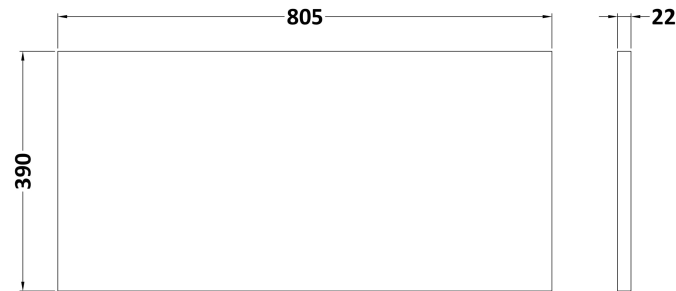

Sales Code: ARN3025LCM

Description: 800 Wh 1-Drawer Vanity & Laminate Top

Packaging Details

Barcode: 5056678455272

Sales Code: LCM800

Description: Laminate Worktop 805X390x22mm

Product Dimensions

Height (mm):	22
Width (mm):	805
Depth (mm):	390
Nett Weight (kg):	2.75

Packaging Dimensions

Height (mm):	25
Width (mm):	810
Depth (mm):	455
Gross Weight (kg):	2.75

Packaging Data

Box Colour:	Brown Cardboard Box
Box Qty:	1
Label Size:	100 x 50
Label Colour:	White Label
Label Qty:	1

Sales Code: NVF3025

Description: 800 Single Drawer Unit (365 Deep)

Product Dimensions

Height (mm):	359
Width (mm):	800
Depth (mm):	383
Nett Weight (kg):	17

Packaging Dimensions

Height (mm):	391
Width (mm):	832
Depth (mm):	391
Gross Weight (kg):	17.5

Packaging Data

Box Colour:	Brown Cardboard Box
Box Qty:	1
Label Size:	100 x 50
Label Colour:	White Label
Label Qty:	2

Outer Box Dimensions (If Applicable)

Height (mm):	
Width (mm):	
Depth (mm):	
Gross Weight (kg):	
Barcode:	5056678436684