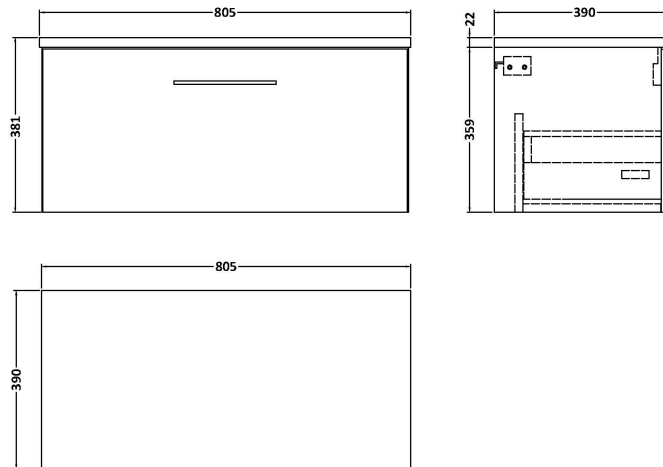

Sales Code: ARN3025LCM

Description: 800 Wh 1-Drawer Vanity & Laminate Top

Packaging Details

Barcode: 5056678455272

Sales Code: LCM800

Description: Laminate Worktop 805X390x22mm

Product Dimensions

Height (mm):	22
Width (mm):	805
Depth (mm):	390
Nett Weight (kg):	2.75

Packaging Dimensions

Height (mm):	25
Width (mm):	810
Depth (mm):	455
Gross Weight (kg):	2.75

Packaging Data

Box Colour:	Brown Cardboard Box
Box Qty:	1
Label Size:	100 x 50
Label Colour:	White Label
Label Qty:	1

Sales Code: NVF3025

Description: 800 Single Drawer Unit (365 Deep)

Product Dimensions

Height (mm):	359
Width (mm):	800
Depth (mm):	383
Nett Weight (kg):	17

Packaging Dimensions

Height (mm):	391
Width (mm):	832
Depth (mm):	391
Gross Weight (kg):	17.5

Packaging Data

Box Colour:	Brown Cardboard Box
Box Qty:	1
Label Size:	100 x 50
Label Colour:	White Label
Label Qty:	2

Outer Box Dimensions (If Applicable)

Height (mm):	
Width (mm):	
Depth (mm):	
Gross Weight (kg):	
Barcode:	5056678436684