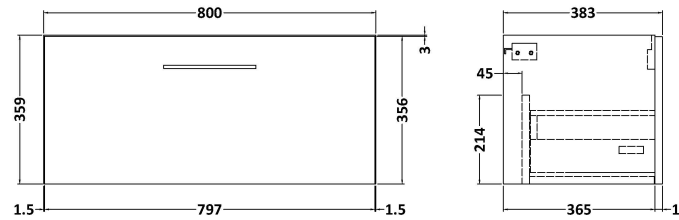

Sales Code: ARN3025LSB

Description: 800 Wh 1-Drawer Vanity & Laminate Top

Packaging Details

Barcode: 5056678449509

Sales Code: LSB800

Description: Laminate Worktop 805X390x22mm

Product Dimensions

Height (mm):	22
Width (mm):	805
Depth (mm):	390
Nett Weight (kg):	2.75

Packaging Dimensions

Height (mm):	25
Width (mm):	810
Depth (mm):	455
Gross Weight (kg):	2.75

Packaging Data

Box Colour:	Brown Cardboard Box
Box Qty:	1
Label Size:	100 x 50
Label Colour:	White Label
Label Qty:	1

Sales Code: NVF3025

Description: 800 Single Drawer Unit (365 Deep)

Product Dimensions

Height (mm):	359
Width (mm):	800
Depth (mm):	383
Nett Weight (kg):	17

Packaging Dimensions

Height (mm):	391
Width (mm):	832
Depth (mm):	391
Gross Weight (kg):	17.5

Packaging Data

Box Colour:	Brown Cardboard Box
Box Qty:	1
Label Size:	100 x 50
Label Colour:	White Label
Label Qty:	2

Outer Box Dimensions (If Applicable)

Height (mm):	
Width (mm):	
Depth (mm):	
Gross Weight (kg):	
Barcode:	5056678436684