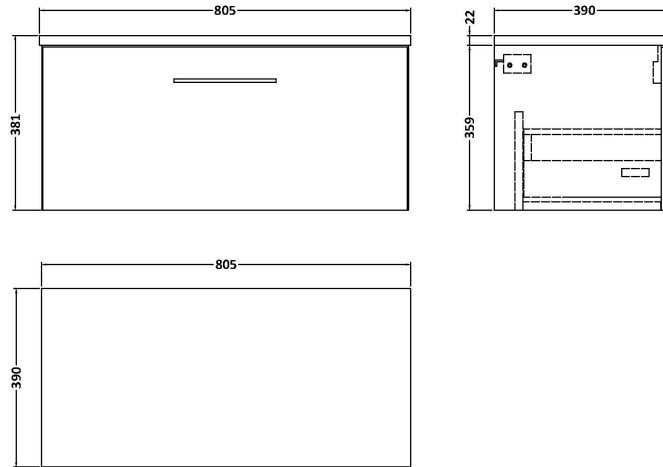

Sales Code: ARN3025LSB

Description: 800 Wh 1-Drawer Vanity & Laminate Top

Packaging Details

Barcode: 5056678449509

Sales Code: LSB800

Description: Laminate Worktop 805X390x22mm

Product Dimensions

Height (mm):	22
Width (mm):	805
Depth (mm):	390
Nett Weight (kg):	2.75

Packaging Dimensions

Height (mm):	25
Width (mm):	810
Depth (mm):	455
Gross Weight (kg):	2.75

Packaging Data

Box Colour:	Brown Cardboard Box
Box Qty:	1
Label Size:	100 x 50
Label Colour:	White Label
Label Qty:	1

Sales Code: NVF3025

Description: 800 Single Drawer Unit (365 Deep)

Product Dimensions

Height (mm):	359
Width (mm):	800
Depth (mm):	383
Nett Weight (kg):	17

Packaging Dimensions

Height (mm):	391
Width (mm):	832
Depth (mm):	391
Gross Weight (kg):	17.5

Packaging Data

Box Colour:	Brown Cardboard Box
Box Qty:	1
Label Size:	100 x 50
Label Colour:	White Label
Label Qty:	2

Outer Box Dimensions (If Applicable)

Height (mm):	
Width (mm):	
Depth (mm):	
Gross Weight (kg):	
Barcode:	5056678436684