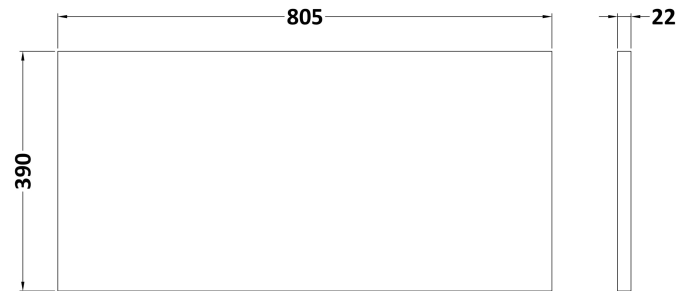

Sales Code: ARN3025LSB

Description: 800 Wh 1-Drawer Vanity & Laminate Top

Packaging Details

Barcode: 5056678449509

Sales Code: LSB800

Description: Laminate Worktop 805X390x22mm

Product Dimensions

Height (mm):	22
Width (mm):	805
Depth (mm):	390
Nett Weight (kg):	2.75

Packaging Dimensions

Height (mm):	25
Width (mm):	810
Depth (mm):	455
Gross Weight (kg):	2.75

Packaging Data

Box Colour:	Brown Cardboard Box
Box Qty:	1
Label Size:	100 x 50
Label Colour:	White Label
Label Qty:	1

Sales Code: NVF3025

Description: 800 Single Drawer Unit (365 Deep)

Product Dimensions

Height (mm):	359
Width (mm):	800
Depth (mm):	383
Nett Weight (kg):	17

Packaging Dimensions

Height (mm):	391
Width (mm):	832
Depth (mm):	391
Gross Weight (kg):	17.5

Packaging Data

Box Colour:	Brown Cardboard Box
Box Qty:	1
Label Size:	100 x 50
Label Colour:	White Label
Label Qty:	2

Outer Box Dimensions (If Applicable)

Height (mm):	
Width (mm):	
Depth (mm):	
Gross Weight (kg):	
Barcode:	5056678436684