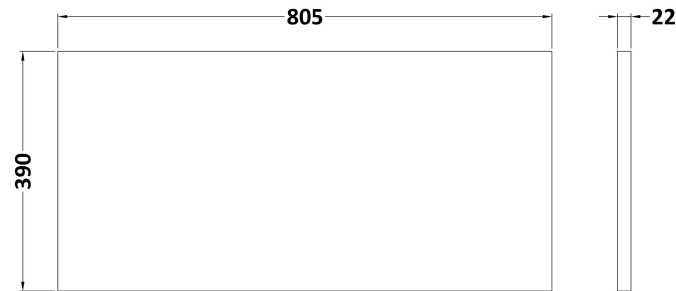

**Sales Code:** ARN3025LSW

**Description:** 800 Wh 1-Drawer Vanity & Laminate Top

**Packaging Details**

Barcode: 5056678449516

**Sales Code:** LSW800

**Description:** Laminate Worktop 805X390x22mm

**Product Dimensions**

Height (mm):	22
Width (mm):	805
Depth (mm):	390
Nett Weight (kg):	2.75

**Packaging Dimensions**

Height (mm):	25
Width (mm):	810
Depth (mm):	455
Gross Weight (kg):	2.75

**Packaging Data**

Box Colour:	Brown Cardboard Box
Box Qty:	1
Label Size:	100 x 50
Label Colour:	White Label
Label Qty:	1

**Sales Code:** NVF3025

**Description:** 800 Single Drawer Unit (365 Deep)

**Product Dimensions**

Height (mm):	359
Width (mm):	800
Depth (mm):	383
Nett Weight (kg):	17

**Packaging Dimensions**

Height (mm):	391
Width (mm):	832
Depth (mm):	391
Gross Weight (kg):	17.5

**Packaging Data**

Box Colour:	Brown Cardboard Box
Box Qty:	1
Label Size:	100 x 50
Label Colour:	White Label
Label Qty:	2

**Outer Box Dimensions (If Applicable)**

Height (mm):	
Width (mm):	
Depth (mm):	
Gross Weight (kg):	
Barcode:	5056678436684