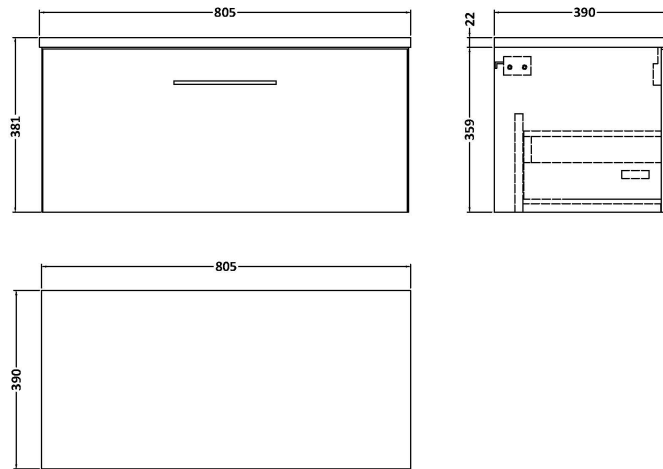

**Sales Code:** ARN3025LSW

**Description:** 800 Wh 1-Drawer Vanity & Laminate Top

**Packaging Details**

Barcode: 5056678449516

**Sales Code:** LSW800

**Description:** Laminate Worktop 805X390x22mm

**Product Dimensions**

Height (mm):	22
Width (mm):	805
Depth (mm):	390
Nett Weight (kg):	2.75

**Packaging Dimensions**

Height (mm):	25
Width (mm):	810
Depth (mm):	455
Gross Weight (kg):	2.75

**Packaging Data**

Box Colour:	Brown Cardboard Box
Box Qty:	1
Label Size:	100 x 50
Label Colour:	White Label
Label Qty:	1

**Sales Code:** NVF3025

**Description:** 800 Single Drawer Unit (365 Deep)

**Product Dimensions**

Height (mm):	359
Width (mm):	800
Depth (mm):	383
Nett Weight (kg):	17

**Packaging Dimensions**

Height (mm):	391
Width (mm):	832
Depth (mm):	391
Gross Weight (kg):	17.5

**Packaging Data**

Box Colour:	Brown Cardboard Box
Box Qty:	1
Label Size:	100 x 50
Label Colour:	White Label
Label Qty:	2

**Outer Box Dimensions (If Applicable)**

Height (mm):	
Width (mm):	
Depth (mm):	
Gross Weight (kg):	
Barcode:	5056678436684