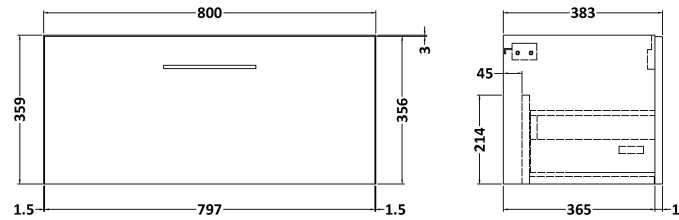

Height (mm):	22
Width (mm):	805
Depth (mm):	390
Nett Weight (kg):	2.75

**Packaging Dimensions**

Height (mm):	25
Width (mm):	810
Depth (mm):	455
Gross Weight (kg):	2.75

**Packaging Data**

Box Colour:	Brown Cardboard Box
Box Qty:	1
Label Size:	100 x 50
Label Colour:	White Label
Label Qty:	1

**Outer Box Dimensions (If Applicable)**

Height (mm):	
Width (mm):	
Depth (mm):	
Gross Weight (kg):	
Barcode:	5056211874157

**Product Details**

Country of Origin:	United Kingdom
Fitting Instruction:	No
CE & UKCA:	N/A
FSC Certified Materials:	Yes
Colour:	Sparkling White
Construction Method:	Not Applicable
Construction Type:	Not Applicable
Cabinet Finish:	Not Applicable
Fascia Finish:	MFC Laminated
Cabinet Thickness (mm):	
Fascia Thickness (mm):	22
Drawer Included:	No
Drawer Type:	Not Applicable
No of Shelves:	0
Hinge Type:	Not Applicable
Hinge Included:	No
Adjustable Legs:	No, Not Required
Fixings Included:	No
Handle Style:	Not Applicable
Waste Shroud:	Not Applicable
Handle Included:	No
Handle Type:	Not Applicable

**Sales Code:** NVF3025

**Description:** 800 Single Drawer Unit (365 Deep)

**Product Dimensions**

Height (mm):	359
Width (mm):	800
Depth (mm):	383
Nett Weight (kg):	17

**Packaging Dimensions**

Height (mm):	391
Width (mm):	832
Depth (mm):	391
Gross Weight (kg):	17.5

**Packaging Data**

Box Colour:	Brown Cardboard Box
Box Qty:	1
Label Size:	100 x 50
Label Colour:	White Label
Label Qty:	2

**Outer Box Dimensions (If Applicable)**

Height (mm):	
Width (mm):	
Depth (mm):	
Gross Weight (kg):	
Barcode:	5056678436684