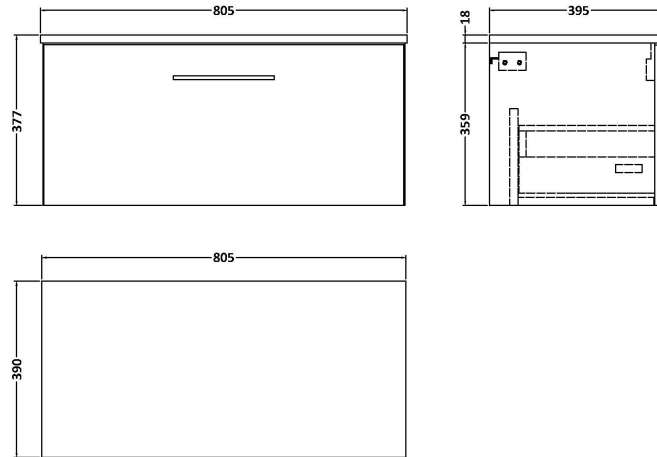

Sales Code: ARN3025W

Description: 800 Wh 1-Drawer Vanity & Worktop

Packaging Details

Barcode: 5056678449523

Sales Code: MWD3080

Description: 800 Worktop (805X390x18mm)

Product Dimensions

Height (mm):	18
Width (mm):	805
Depth (mm):	390
Nett Weight (kg):	3.5

Packaging Dimensions

Height (mm):	25
Width (mm):	825
Depth (mm):	410
Gross Weight (kg):	3.5

Packaging Data

Box Colour:	Brown Cardboard Box
Box Qty:	1
Label Size:	50 x 100
Label Colour:	White Label
Label Qty:	2

Outer Box Dimensions (If Applicable)

Height (mm):	
Width (mm):	
Depth (mm):	
Gross Weight (kg):	
Barcode:	5056678436608

Product Details

Country of Origin:	United Kingdom
Fitting Instruction:	No
CE & UKCA:	
FSC Certified Materials:	Yes
Colour:	Bleached Cuneo Oak
Construction Method:	Not Applicable
Construction Type:	Flat-Pack
Cabinet Finish:	MFC Textured Woodgrain
Fascia Finish:	MFC Textured Woodgrain
Cabinet Thickness (mm):	18
Fascia Thickness (mm):	18
Drawer Included:	Not Applicable
Drawer Type:	Not Applicable
No of Shelves:	Not Applicable
Hinge Type:	Not Applicable
Hinge Included:	Not Applicable
Adjustable Legs:	Not Applicable
Fixings Included:	Yes
Handle Style:	Not Applicable
Waste Shroud:	Not Applicable
Handle Included:	Not Applicable
Handle Type:	Not Applicable

Sales Code: NVF3025

Description: 800 Single Drawer Unit (365 Deep)

Product Dimensions

Height (mm):	359
Width (mm):	800
Depth (mm):	383
Nett Weight (kg):	17

Packaging Dimensions

Height (mm):	391
Width (mm):	832
Depth (mm):	391
Gross Weight (kg):	17.5