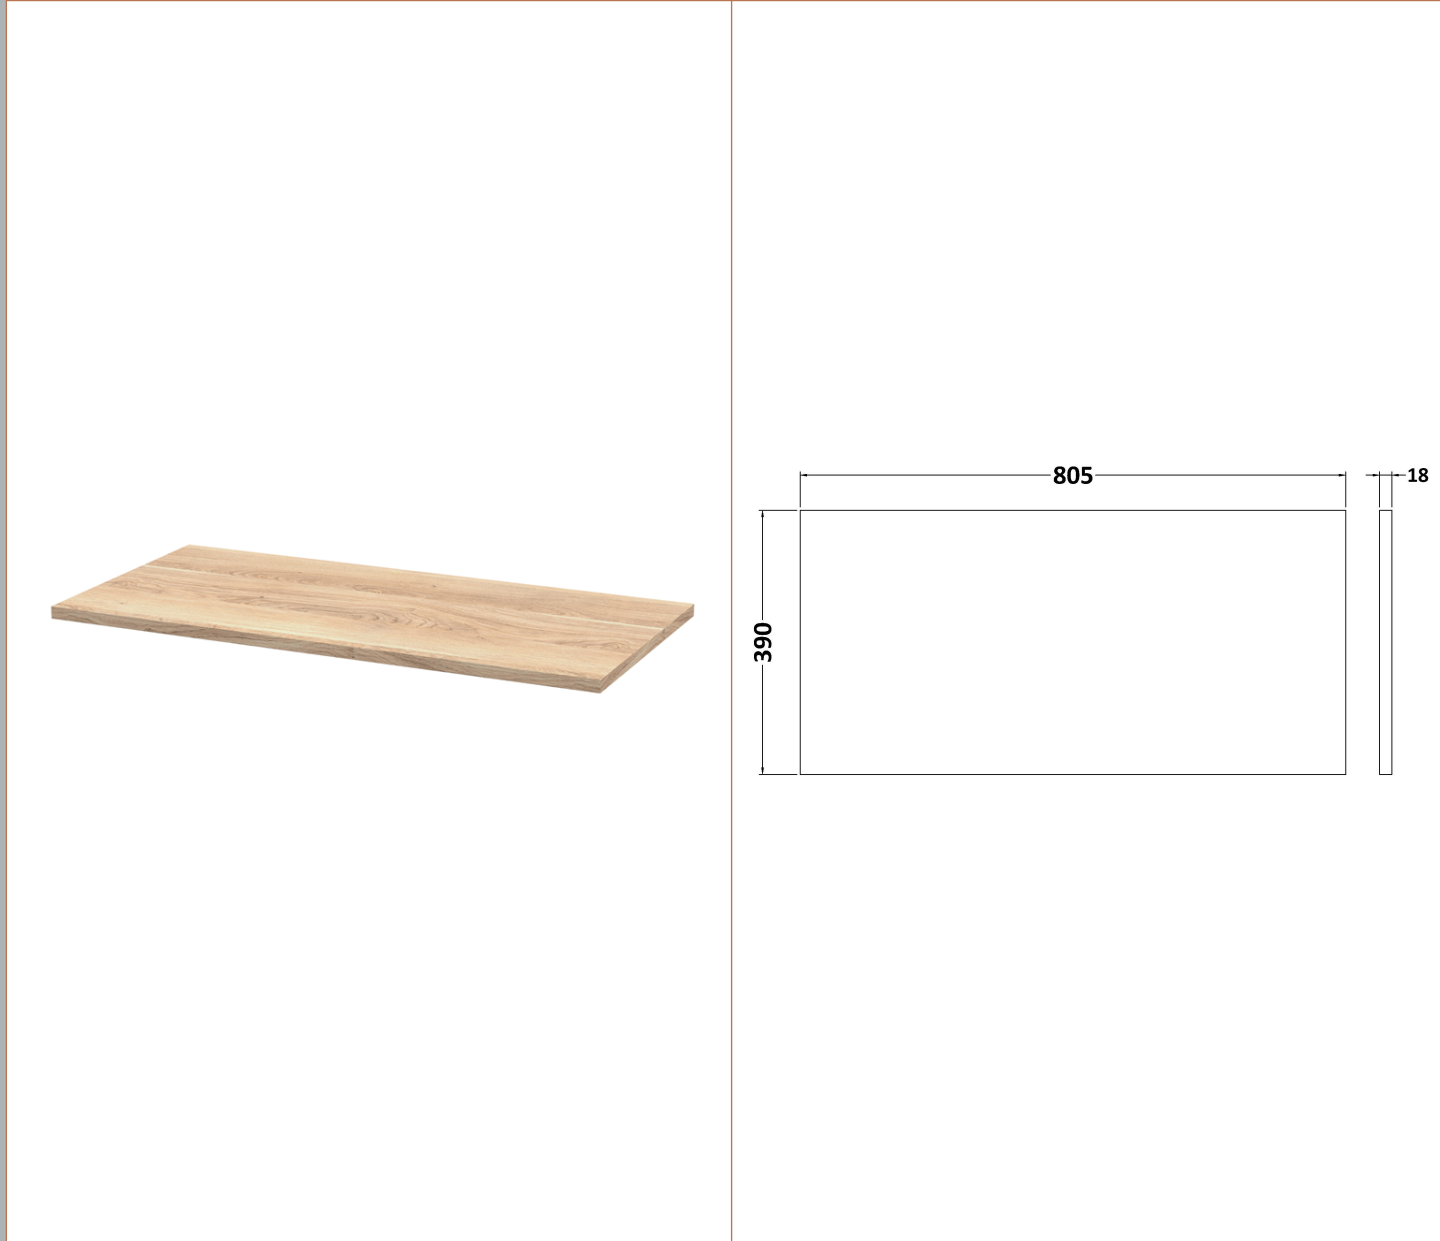

Sales Code: ARN3025W

Description: 800 Wh 1-Drawer Vanity & Worktop

Packaging Details

Barcode: 5056678449523

Sales Code: MWD3080

Description: 800 Worktop (805X390x18mm)

Product Dimensions

Height (mm):	18
Width (mm):	805
Depth (mm):	390
Nett Weight (kg):	3.5

Packaging Dimensions

Height (mm):	25
Width (mm):	825
Depth (mm):	410
Gross Weight (kg):	3.5

Packaging Data

Box Colour:	Brown Cardboard Box
Box Qty:	1
Label Size:	50 x 100
Label Colour:	White Label
Label Qty:	2

Outer Box Dimensions (If Applicable)

Height (mm):	
Width (mm):	
Depth (mm):	
Gross Weight (kg):	
Barcode:	5056678436608

Product Details

Country of Origin:	United Kingdom
Fitting Instruction:	No
CE & UKCA:	
FSC Certified Materials:	Yes
Colour:	Bleached Cuneo Oak
Construction Method:	Not Applicable
Construction Type:	Flat-Pack
Cabinet Finish:	MFC Textured Woodgrain
Fascia Finish:	MFC Textured Woodgrain
Cabinet Thickness (mm):	18
Fascia Thickness (mm):	18
Drawer Included:	Not Applicable
Drawer Type:	Not Applicable
No of Shelves:	Not Applicable
Hinge Type:	Not Applicable
Hinge Included:	Not Applicable
Adjustable Legs:	Not Applicable
Fixings Included:	Yes
Handle Style:	Not Applicable
Waste Shroud:	Not Applicable
Handle Included:	Not Applicable
Handle Type:	Not Applicable

Sales Code: NVF3025

Description: 800 Single Drawer Unit (365 Deep)

Product Dimensions

Height (mm):	359
Width (mm):	800
Depth (mm):	383
Nett Weight (kg):	17

Packaging Dimensions

Height (mm):	391
Width (mm):	832
Depth (mm):	391
Gross Weight (kg):	17.5