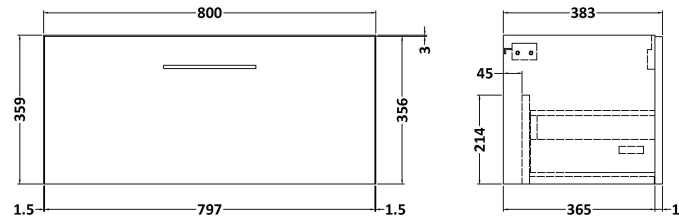

Packaging Dimensions

Height (mm):	25
Width (mm):	825
Depth (mm):	410
Gross Weight (kg):	3.5

Packaging Data

Box Colour:	Brown Cardboard Box
Box Qty:	1
Label Size:	50 x 100
Label Colour:	White Label
Label Qty:	2

Outer Box Dimensions (If Applicable)

Height (mm):	
Width (mm):	
Depth (mm):	
Gross Weight (kg):	
Barcode:	5056678436608

Product Details

Country of Origin:	United Kingdom
Fitting Instruction:	No
CE & UKCA:	
FSC Certified Materials:	Yes
Colour:	Bleached Cuneo Oak
Construction Method:	Not Applicable
Construction Type:	Flat-Pack
Cabinet Finish:	MFC Textured Woodgrain
Fascia Finish:	MFC Textured Woodgrain
Cabinet Thickness (mm):	18
Fascia Thickness (mm):	18
Drawer Included:	Not Applicable
Drawer Type:	Not Applicable
No of Shelves:	Not Applicable
Hinge Type:	Not Applicable
Hinge Included:	Not Applicable
Adjustable Legs:	Not Applicable
Fixings Included:	Yes
Handle Style:	Not Applicable
Waste Shroud:	Not Applicable
Handle Included:	Not Applicable
Handle Type:	Not Applicable

Sales Code: NVF3025

Description: 800 Single Drawer Unit (365 Deep)

Product Dimensions

Height (mm):	359
Width (mm):	800
Depth (mm):	383
Nett Weight (kg):	17

Packaging Dimensions

Height (mm):	391
Width (mm):	832
Depth (mm):	391
Gross Weight (kg):	17.5

Packaging Data

Box Colour:	Brown Cardboard Box
Box Qty:	1
Label Size:	100 x 50
Label Colour:	White Label
Label Qty:	2

Outer Box Dimensions (If Applicable)

Height (mm):	
Width (mm):	
Depth (mm):	
Gross Weight (kg):	
Barcode:	5056678436684