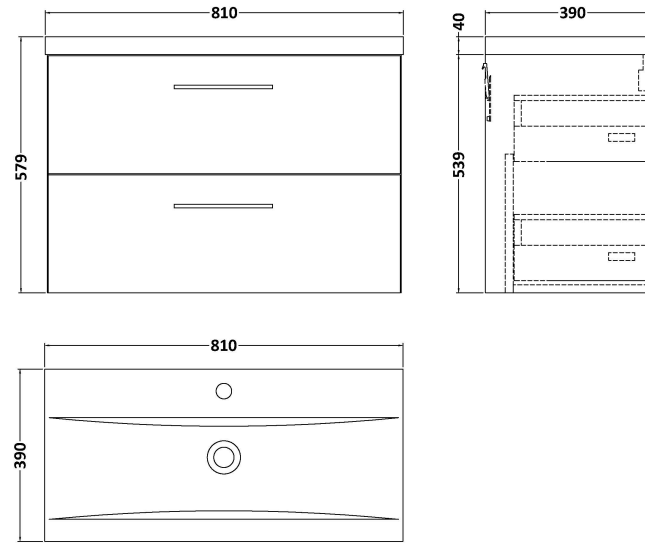

Sales Code: ARN3026A

Description: 800 Wh 2-Drawer Vanity & Basin 1

Packaging Details

Barcode: 5056678449530

Sales Code: NVF3026

Description: 800 Wh 2-Drawer Unit (365 Deep)

Product Dimensions

Height (mm):	540
Width (mm):	800
Depth (mm):	383
Nett Weight (kg):	33.5

Packaging Dimensions

Height (mm):	560
Width (mm):	820
Depth (mm):	405
Gross Weight (kg):	34

Packaging Data

Box Colour:	Brown Cardboard Box
Box Qty:	1
Label Size:	100 x 50
Label Colour:	White Label
Label Qty:	2

Outer Box Dimensions (If Applicable)

Height (mm):	
Width (mm):	
Depth (mm):	
Gross Weight (kg):	
Barcode:	5056678436691

Product Details

Country of Origin:	United Kingdom
Fitting Instruction:	No
CE & UKCA:	N/A
FSC Certified Materials:	Yes
Colour:	Bleached Cuneo Oak
Construction Method:	Cam & Wood Dowel
Construction Type:	Rigid
Cabinet Finish:	MFC Textured Woodgrain
Fascia Finish:	MFC Textured Woodgrain
Cabinet Thickness (mm):	18
Fascia Thickness (mm):	18
Drawer Included:	Yes
Drawer Type:	80mm High Metal Softclose
No of Shelves:	0
Hinge Type:	Not Applicable
Hinge Included:	Not Applicable
Adjustable Legs:	No
Fixings Included:	Yes
Handle Style:	Contemporary
Waste Shroud:	Yes
Handle Included:	Yes
Handle Type:	D-Shape

Sales Code: NVM015

Description: 800 Mid Edged Basin 1 Th

Product Dimensions

Height (mm):	180
Width (mm):	810
Depth (mm):	390
Nett Weight (kg):	15

Packaging Dimensions

Height (mm):	210
Width (mm):	410
Depth (mm):	830
Gross Weight (kg):	15