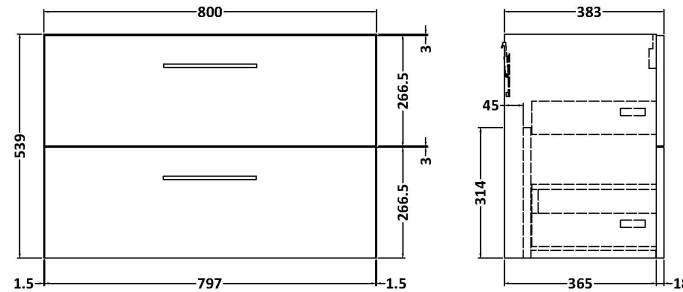

Sales Code: ARN3026A

Description: 800 Wh 2-Drawer Vanity & Basin 1

Packaging Details

Barcode: 5056678449530

Sales Code: NVF3026

Description: 800 Wh 2-Drawer Unit (365 Deep)

Product Dimensions

Height (mm):	540
Width (mm):	800
Depth (mm):	383
Nett Weight (kg):	33.5

Packaging Dimensions

Height (mm):	560
Width (mm):	820
Depth (mm):	405
Gross Weight (kg):	34

Packaging Data

Box Colour:	Brown Cardboard Box
Box Qty:	1
Label Size:	100 x 50
Label Colour:	White Label
Label Qty:	2

Sales Code: NVM015

Description: 800 Mid Edged Basin 1 Th

Product Dimensions

Height (mm):	180
Width (mm):	810
Depth (mm):	390
Nett Weight (kg):	15

Packaging Dimensions

Height (mm):	210
Width (mm):	410
Depth (mm):	830
Gross Weight (kg):	15

Packaging Data

Box Colour:	Brown Cardboard Box
Box Qty:	1
Label Size:	100 x 50
Label Colour:	White Label
Label Qty:	2

Outer Box Dimensions (If Applicable)

Height (mm):	
Width (mm):	
Depth (mm):	
Gross Weight (kg):	
Barcode:	5055369043422