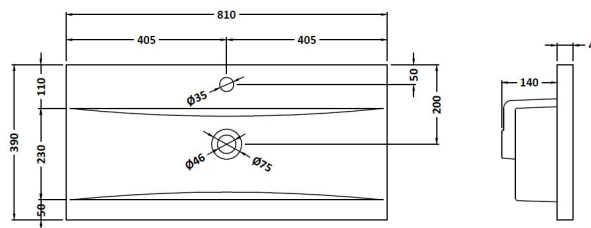

Packaging Dimensions

Height (mm):	560
Width (mm):	820
Depth (mm):	405
Gross Weight (kg):	34

Packaging Data

Box Colour:	Brown Cardboard Box
Box Qty:	1
Label Size:	100 x 50
Label Colour:	White Label
Label Qty:	2

Outer Box Dimensions (If Applicable)

Height (mm):	
Width (mm):	
Depth (mm):	
Gross Weight (kg):	
Barcode:	5056678436691

Product Details

Country of Origin:	United Kingdom
Fitting Instruction:	No
CE & UKCA:	N/A
FSC Certified Materials:	Yes
Colour:	Bleached Cuneo Oak
Construction Method:	Cam & Wood Dowel
Construction Type:	Rigid
Cabinet Finish:	MFC Textured Woodgrain
Fascia Finish:	MFC Textured Woodgrain
Cabinet Thickness (mm):	18
Fascia Thickness (mm):	18
Drawer Included:	Yes
Drawer Type:	80mm High Metal Softclose
No of Shelves:	0
Hinge Type:	Not Applicable
Hinge Included:	Not Applicable
Adjustable Legs:	No
Fixings Included:	Yes
Handle Style:	Contemporary
Waste Shroud:	Yes
Handle Included:	Yes
Handle Type:	D-Shape

Sales Code: NVM015

Description: 800 Mid Edged Basin 1 Th

Product Dimensions

Height (mm):	180
Width (mm):	810
Depth (mm):	390
Nett Weight (kg):	15

Packaging Dimensions

Height (mm):	210
Width (mm):	410
Depth (mm):	830
Gross Weight (kg):	15

Packaging Data

Box Colour:	Brown Cardboard Box
Box Qty:	1
Label Size:	100 x 50
Label Colour:	White Label
Label Qty:	2

Outer Box Dimensions (If Applicable)

Height (mm):	
Width (mm):	
Depth (mm):	
Gross Weight (kg):	
Barcode:	5055369043422