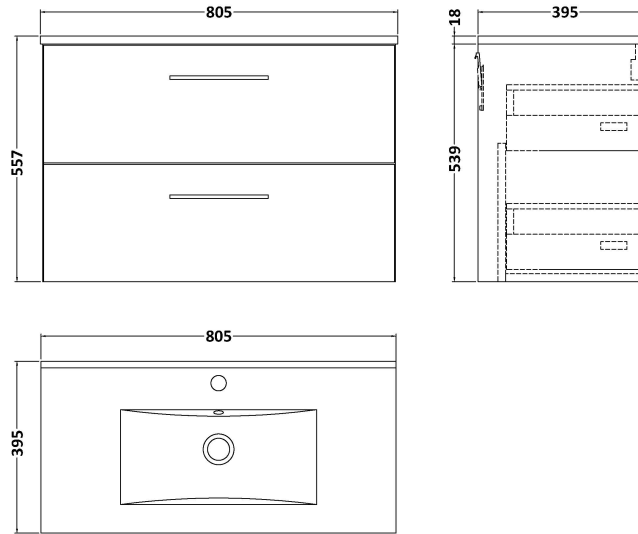

Sales Code: ARN3026B

Description: 800 Wh 2-Drawer Vanity & Basin 2

Packaging Details

Barcode: 5056678449547