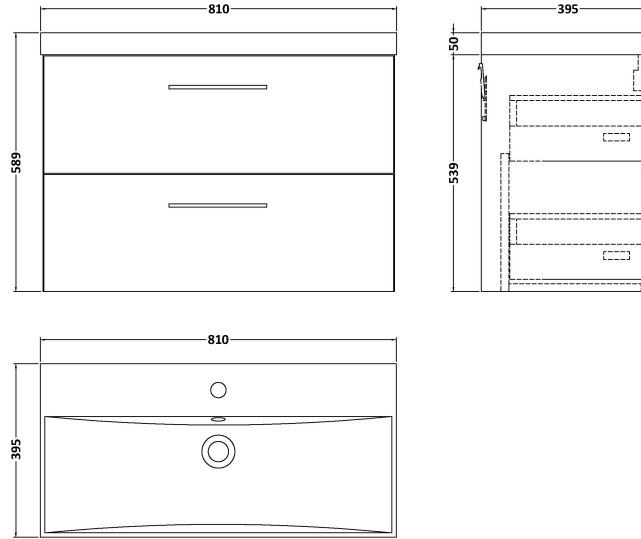

Sales Code: ARN3026D

Description: 800 Wh 2-Drawer Vanity & Basin 3

Packaging Details

Barcode: 5056678449554

Sales Code: NVF3026

Description: 800 Wh 2-Drawer Unit (365 Deep)

Product Dimensions

Height (mm):	540
Width (mm):	800
Depth (mm):	383
Nett Weight (kg):	33.5

Packaging Dimensions

Height (mm):	560
Width (mm):	820
Depth (mm):	405
Gross Weight (kg):	34

Packaging Data

Box Colour:	Brown Cardboard Box
Box Qty:	1
Label Size:	100 x 50
Label Colour:	White Label
Label Qty:	2

Outer Box Dimensions (If Applicable)

Height (mm):	
Width (mm):	
Depth (mm):	
Gross Weight (kg):	
Barcode:	5056678436691

Product Details

Country of Origin:	United Kingdom
Fitting Instruction:	No
CE & UKCA:	N/A
FSC Certified Materials:	Yes
Colour:	Bleached Cuneo Oak
Construction Method:	Cam & Wood Dowel
Construction Type:	Rigid
Cabinet Finish:	MFC Textured Woodgrain
Fascia Finish:	MFC Textured Woodgrain
Cabinet Thickness (mm):	18
Fascia Thickness (mm):	18
Drawer Included:	Yes
Drawer Type:	80mm High Metal Softclose
No of Shelves:	0
Hinge Type:	Not Applicable
Hinge Included:	Not Applicable
Adjustable Legs:	No
Fixings Included:	Yes
Handle Style:	Contemporary
Waste Shroud:	Yes
Handle Included:	Yes
Handle Type:	D-Shape

Sales Code: NVM035

Description: 800 Thin Edged Basin 1Th

Product Dimensions

Height (mm):	170
Width (mm):	810
Depth (mm):	395
Nett Weight (kg):	14.5

Packaging Dimensions

Height (mm):	190
Width (mm):	830
Depth (mm):	415
Gross Weight (kg):	15