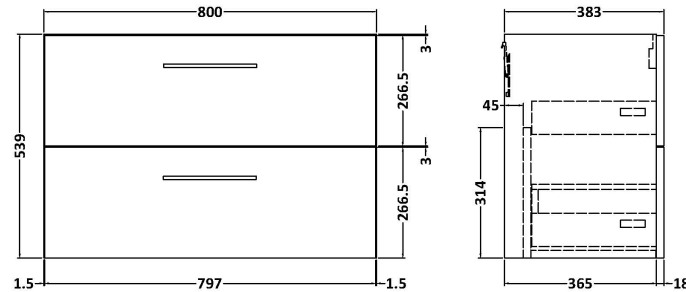

Sales Code: ARN3026D

Description: 800 Wh 2-Drawer Vanity & Basin 3

Packaging Details

Barcode: 5056678449554

Sales Code: NVF3026

Description: 800 Wh 2-Drawer Unit (365 Deep)

Product Dimensions

Height (mm):	540
Width (mm):	800
Depth (mm):	383
Nett Weight (kg):	33.5

Packaging Dimensions

Height (mm):	560
Width (mm):	820
Depth (mm):	405
Gross Weight (kg):	34

Packaging Data

Box Colour:	Brown Cardboard Box
Box Qty:	1
Label Size:	100 x 50
Label Colour:	White Label
Label Qty:	2

Sales Code: NVM035

Description: 800 Thin Edged Basin 1Th

Product Dimensions

Height (mm):	170
Width (mm):	810
Depth (mm):	395
Nett Weight (kg):	14.5

Packaging Dimensions

Height (mm):	190
Width (mm):	830
Depth (mm):	415
Gross Weight (kg):	15

Packaging Data

Box Colour:	Brown Cardboard Box
Box Qty:	1
Label Size:	100 x 50
Label Colour:	White Label
Label Qty:	2

Outer Box Dimensions (If Applicable)

Height (mm):	
Width (mm):	
Depth (mm):	
Gross Weight (kg):	
Barcode:	5056211853435