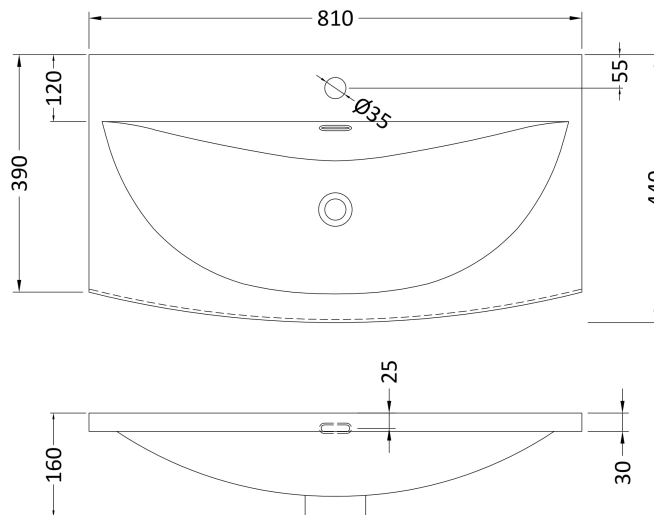

Packaging Dimensions

Height (mm):	560
Width (mm):	820
Depth (mm):	405
Gross Weight (kg):	34

Packaging Data

Box Colour:	Brown Cardboard Box
Box Qty:	1
Label Size:	100 x 50
Label Colour:	White Label
Label Qty:	2

Outer Box Dimensions (If Applicable)

Height (mm):	
Width (mm):	
Depth (mm):	
Gross Weight (kg):	
Barcode:	5056678436691

Product Details

Country of Origin:	United Kingdom
Fitting Instruction:	No
CE & UKCA:	N/A
FSC Certified Materials:	Yes
Colour:	Bleached Cuneo Oak
Construction Method:	Cam & Wood Dowel
Construction Type:	Rigid
Cabinet Finish:	MFC Textured Woodgrain
Fascia Finish:	MFC Textured Woodgrain
Cabinet Thickness (mm):	18
Fascia Thickness (mm):	18
Drawer Included:	Yes
Drawer Type:	80mm High Metal Softclose
No of Shelves:	0
Hinge Type:	Not Applicable
Hinge Included:	Not Applicable
Adjustable Legs:	No
Fixings Included:	Yes
Handle Style:	Contemporary
Waste Shroud:	Yes
Handle Included:	Yes
Handle Type:	D-Shape

Sales Code: NVM045

Description: 800 Curved Basin 1Th

Product Dimensions

Height (mm):	160
Width (mm):	810
Depth (mm):	440
Nett Weight (kg):	15

Packaging Dimensions

Height (mm):	190
Width (mm):	830
Depth (mm):	415
Gross Weight (kg):	15.5

Packaging Data

Box Colour:	Brown Cardboard Box
Box Qty:	1
Label Size:	100 x 50
Label Colour:	White Label
Label Qty:	2

Outer Box Dimensions (If Applicable)

Height (mm):	
Width (mm):	
Depth (mm):	
Gross Weight (kg):	
Barcode:	5056462620978