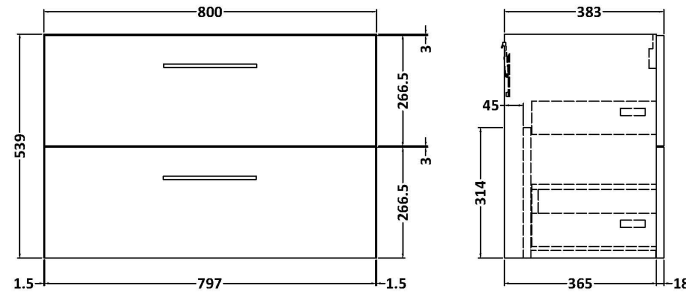

Sales Code: ARN3026G

Description: 800 Wh 2-Drawer Vanity & Basin 4

Packaging Details

Barcode: 5056678449561

Sales Code: NVF3026

Description: 800 Wh 2-Drawer Unit (365 Deep)

Product Dimensions

Height (mm):	540
Width (mm):	800
Depth (mm):	383
Nett Weight (kg):	33.5

Packaging Dimensions

Height (mm):	560
Width (mm):	820
Depth (mm):	405
Gross Weight (kg):	34

Packaging Data

Box Colour:	Brown Cardboard Box
Box Qty:	1
Label Size:	100 x 50
Label Colour:	White Label
Label Qty:	2

Sales Code: NVM045

Description: 800 Curved Basin 1Th

Product Dimensions

Height (mm):	160
Width (mm):	810
Depth (mm):	440
Nett Weight (kg):	15

Packaging Dimensions

Height (mm):	190
Width (mm):	830
Depth (mm):	415
Gross Weight (kg):	15.5

Packaging Data

Box Colour:	Brown Cardboard Box
Box Qty:	1
Label Size:	100 x 50
Label Colour:	White Label
Label Qty:	2

Outer Box Dimensions (If Applicable)

Height (mm):	
Width (mm):	
Depth (mm):	
Gross Weight (kg):	
Barcode:	5056462620978