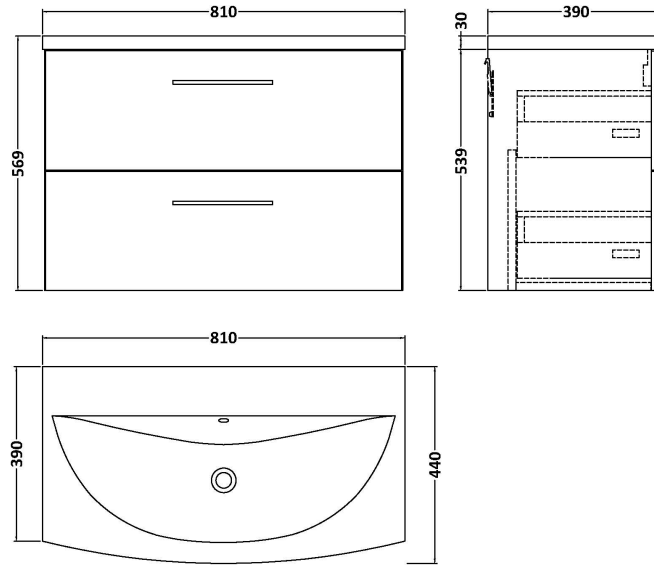

Sales Code: ARN3026G

Description: 800 Wh 2-Drawer Vanity & Basin 4

Packaging Details

Barcode: 5056678449561

Sales Code: NVF3026

Description: 800 Wh 2-Drawer Unit (365 Deep)

Product Dimensions

Height (mm):	540
Width (mm):	800
Depth (mm):	383
Nett Weight (kg):	33.5

Packaging Dimensions

Height (mm):	560
Width (mm):	820
Depth (mm):	405
Gross Weight (kg):	34

Packaging Data

Box Colour:	Brown Cardboard Box
Box Qty:	1
Label Size:	100 x 50
Label Colour:	White Label
Label Qty:	2

Outer Box Dimensions (If Applicable)

Height (mm):	
Width (mm):	
Depth (mm):	
Gross Weight (kg):	
Barcode:	5056678436691

Product Details

Country of Origin:	United Kingdom
Fitting Instruction:	No
CE & UKCA:	N/A
FSC Certified Materials:	Yes
Colour:	Bleached Cuneo Oak
Construction Method:	Cam & Wood Dowel
Construction Type:	Rigid
Cabinet Finish:	MFC Textured Woodgrain
Fascia Finish:	MFC Textured Woodgrain
Cabinet Thickness (mm):	18
Fascia Thickness (mm):	18
Drawer Included:	Yes
Drawer Type:	80mm High Metal Softclose
No of Shelves:	0
Hinge Type:	Not Applicable
Hinge Included:	Not Applicable
Adjustable Legs:	No
Fixings Included:	Yes
Handle Style:	Contemporary
Waste Shroud:	Yes
Handle Included:	Yes
Handle Type:	D-Shape

Sales Code: NVM045

Description: 800 Curved Basin 1Th

Product Dimensions

Height (mm):	160
Width (mm):	810
Depth (mm):	440
Nett Weight (kg):	15

Packaging Dimensions

Height (mm):	190
Width (mm):	830
Depth (mm):	415
Gross Weight (kg):	15.5