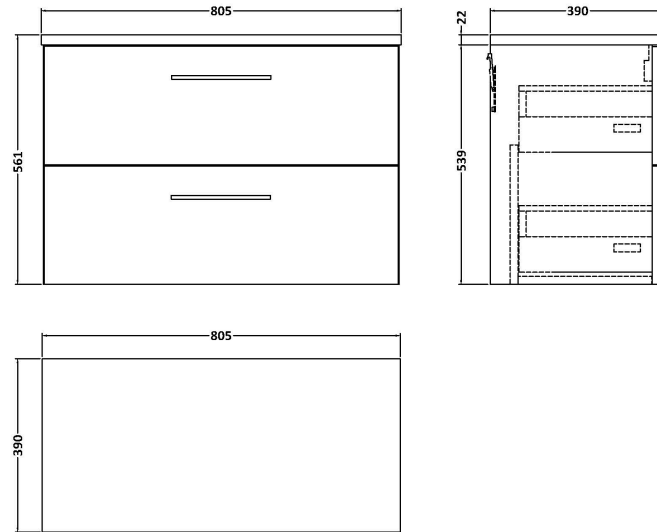

Sales Code: ARN3026LBG

Description: 800 Wh 2-Drawer Vanity & Laminate Top

Packaging Details

Barcode: 5056678449578

Sales Code: LBG800

Description: Laminate Worktop 805X390x22mm

Product Dimensions

Height (mm):	22
Width (mm):	805
Depth (mm):	390
Nett Weight (kg):	2.75

Packaging Dimensions

Height (mm):	25
Width (mm):	810
Depth (mm):	455
Gross Weight (kg):	2.75

Packaging Data

Box Colour:	Brown Cardboard Box
Box Qty:	1
Label Size:	100 x 50
Label Colour:	White Label
Label Qty:	1

Sales Code: NVF3026

Description: 800 Wh 2-Drawer Unit (365 Deep)

Product Dimensions

Height (mm):	540
Width (mm):	800
Depth (mm):	383
Nett Weight (kg):	33.5

Packaging Dimensions

Height (mm):	560
Width (mm):	820
Depth (mm):	405
Gross Weight (kg):	34

Packaging Data

Box Colour:	Brown Cardboard Box
Box Qty:	1
Label Size:	100 x 50
Label Colour:	White Label
Label Qty:	2

Outer Box Dimensions (If Applicable)

Height (mm):	
Width (mm):	
Depth (mm):	
Gross Weight (kg):	
Barcode:	5056678436691