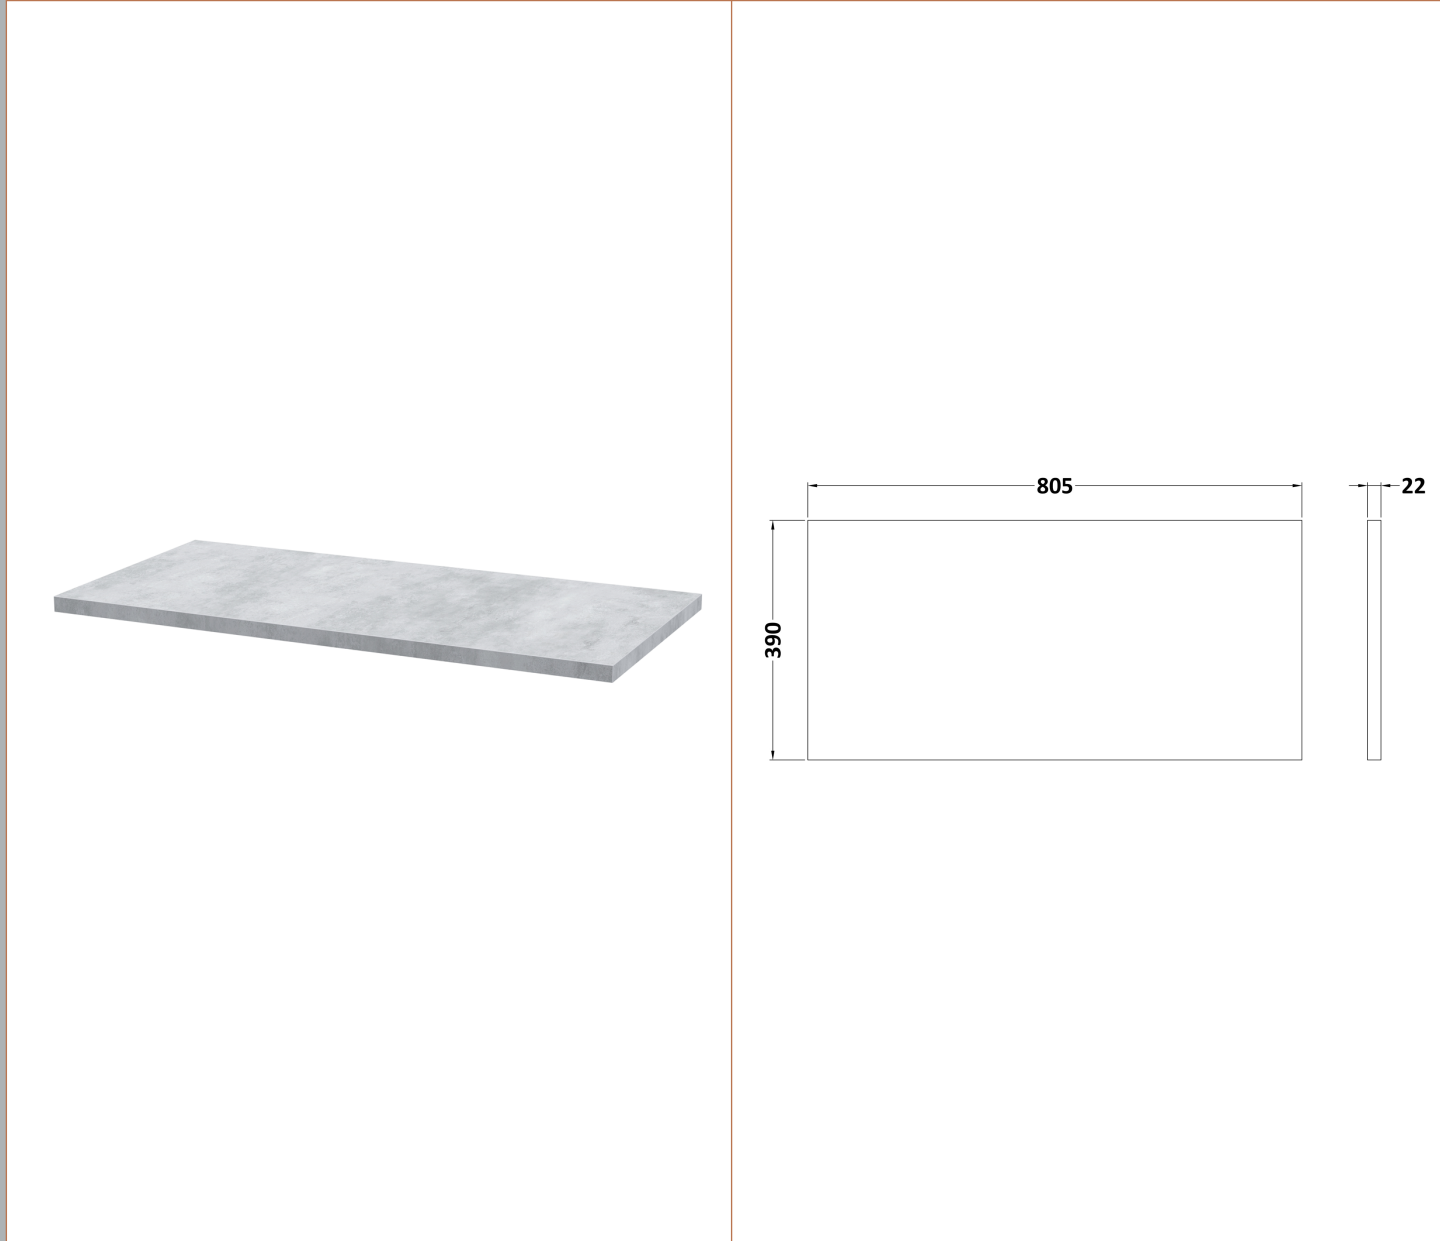

Sales Code: ARN3026LBG

Description: 800 Wh 2-Drawer Vanity & Laminate Top

Packaging Details

Barcode: 5056678449578

Sales Code: LBG800

Description: Laminate Worktop 805X390x22mm

Product Dimensions

Height (mm):	22
Width (mm):	805
Depth (mm):	390
Nett Weight (kg):	2.75

Packaging Dimensions

Height (mm):	25
Width (mm):	810
Depth (mm):	455
Gross Weight (kg):	2.75

Packaging Data

Box Colour:	Brown Cardboard Box
Box Qty:	1
Label Size:	100 x 50
Label Colour:	White Label
Label Qty:	1

Outer Box Dimensions (If Applicable)

Height (mm):	
Width (mm):	
Depth (mm):	
Gross Weight (kg):	
Barcode:	5056211874133

Product Details

Country of Origin:	United Kingdom
Fitting Instruction:	No
CE & UKCA:	N/A
FSC Certified Materials:	Yes
Colour:	Bellato Grey
Construction Method:	Not Applicable
Construction Type:	Not Applicable
Cabinet Finish:	Not Applicable
Fascia Finish:	MFC Laminated
Cabinet Thickness (mm):	
Fascia Thickness (mm):	22
Drawer Included:	No
Drawer Type:	Not Applicable
No of Shelves:	0
Hinge Type:	Not Applicable
Hinge Included:	No
Adjustable Legs:	No, Not Required
Fixings Included:	No
Handle Style:	Not Applicable
Waste Shroud:	Not Applicable
Handle Included:	No
Handle Type:	Not Applicable

Sales Code: NVF3026

Description: 800 Wh 2-Drawer Unit (365 Deep)

Product Dimensions

Height (mm):	540
Width (mm):	800
Depth (mm):	383
Nett Weight (kg):	33.5

Packaging Dimensions

Height (mm):	560
Width (mm):	820
Depth (mm):	405
Gross Weight (kg):	34