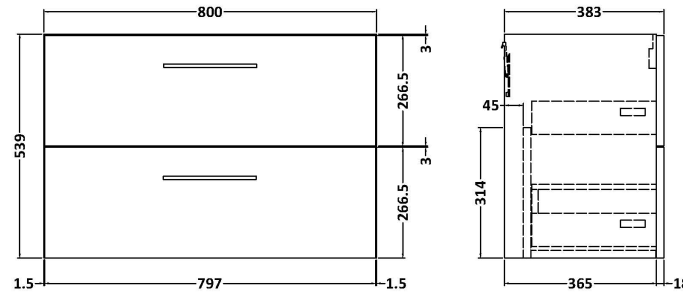

Packaging Dimensions

Height (mm):	25
Width (mm):	810
Depth (mm):	455
Gross Weight (kg):	2.75

Packaging Data

Box Colour:	Brown Cardboard Box
Box Qty:	1
Label Size:	100 x 50
Label Colour:	White Label
Label Qty:	1

Outer Box Dimensions (If Applicable)

Height (mm):	
Width (mm):	
Depth (mm):	
Gross Weight (kg):	
Barcode:	5056211874133

Product Details

Country of Origin:	United Kingdom
Fitting Instruction:	No
CE & UKCA:	N/A
FSC Certified Materials:	Yes
Colour:	Bellato Grey
Construction Method:	Not Applicable
Construction Type:	Not Applicable
Cabinet Finish:	Not Applicable
Fascia Finish:	MFC Laminated
Cabinet Thickness (mm):	
Fascia Thickness (mm):	22
Drawer Included:	No
Drawer Type:	Not Applicable
No of Shelves:	0
Hinge Type:	Not Applicable
Hinge Included:	No
Adjustable Legs:	No, Not Required
Fixings Included:	No
Handle Style:	Not Applicable
Waste Shroud:	Not Applicable
Handle Included:	No
Handle Type:	Not Applicable

Sales Code: NVF3026

Description: 800 Wh 2-Drawer Unit (365 Deep)

Product Dimensions

Height (mm):	540
Width (mm):	800
Depth (mm):	383
Nett Weight (kg):	33.5

Packaging Dimensions

Height (mm):	560
Width (mm):	820
Depth (mm):	405
Gross Weight (kg):	34

Packaging Data

Box Colour:	Brown Cardboard Box
Box Qty:	1
Label Size:	100 x 50
Label Colour:	White Label
Label Qty:	2

Outer Box Dimensions (If Applicable)

Height (mm):	
Width (mm):	
Depth (mm):	
Gross Weight (kg):	
Barcode:	5056678436691