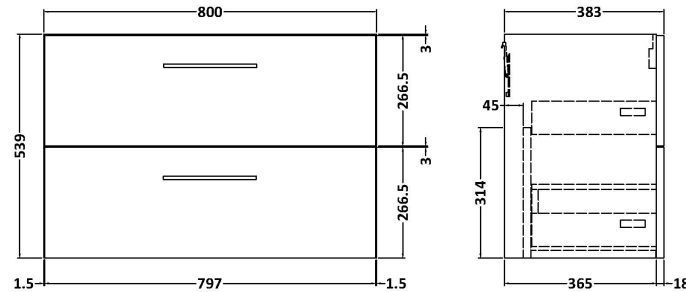

Sales Code: ARN3026LCM

Description: 800 Wh 2-Drawer Vanity & Laminate Top

Packaging Details

Barcode: 5056678455289

Sales Code: LCM800

Description: Laminate Worktop 805X390x22mm

Product Dimensions

Height (mm):	22
Width (mm):	805
Depth (mm):	390
Nett Weight (kg):	2.75

Packaging Dimensions

Height (mm):	25
Width (mm):	810
Depth (mm):	455
Gross Weight (kg):	2.75

Packaging Data

Box Colour:	Brown Cardboard Box
Box Qty:	1
Label Size:	100 x 50
Label Colour:	White Label
Label Qty:	1

Sales Code: NVF3026

Description: 800 Wh 2-Drawer Unit (365 Deep)

Product Dimensions

Height (mm):	540
Width (mm):	800
Depth (mm):	383
Nett Weight (kg):	33.5

Packaging Dimensions

Height (mm):	560
Width (mm):	820
Depth (mm):	405
Gross Weight (kg):	34

Packaging Data

Box Colour:	Brown Cardboard Box
Box Qty:	1
Label Size:	100 x 50
Label Colour:	White Label
Label Qty:	2

Outer Box Dimensions (If Applicable)

Height (mm):	
Width (mm):	
Depth (mm):	
Gross Weight (kg):	
Barcode:	5056678436691