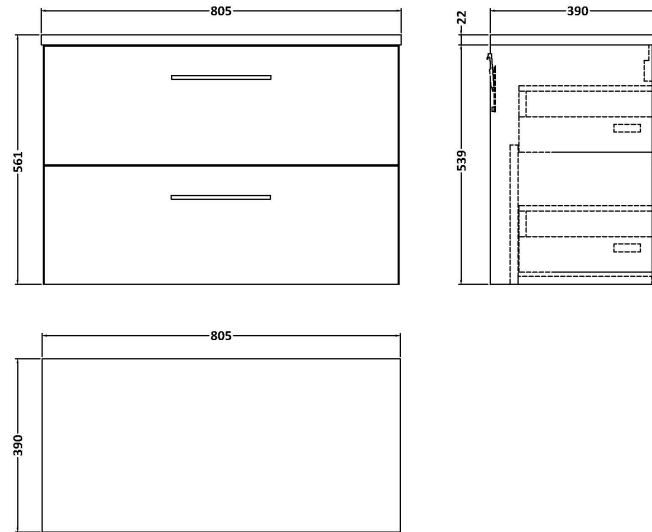

Sales Code: ARN3026LCM

Description: 800 Wh 2-Drawer Vanity & Laminate Top

Packaging Details

Barcode: 5056678455289

Sales Code: LCM800

Description: Laminate Worktop 805X390x22mm

Product Dimensions

Height (mm):	22
Width (mm):	805
Depth (mm):	390
Nett Weight (kg):	2.75

Packaging Dimensions

Height (mm):	25
Width (mm):	810
Depth (mm):	455
Gross Weight (kg):	2.75

Packaging Data

Box Colour:	Brown Cardboard Box
Box Qty:	1
Label Size:	100 x 50
Label Colour:	White Label
Label Qty:	1

Sales Code: NVF3026

Description: 800 Wh 2-Drawer Unit (365 Deep)

Product Dimensions

Height (mm):	540
Width (mm):	800
Depth (mm):	383
Nett Weight (kg):	33.5

Packaging Dimensions

Height (mm):	560
Width (mm):	820
Depth (mm):	405
Gross Weight (kg):	34

Packaging Data

Box Colour:	Brown Cardboard Box
Box Qty:	1
Label Size:	100 x 50
Label Colour:	White Label
Label Qty:	2

Outer Box Dimensions (If Applicable)

Height (mm):	
Width (mm):	
Depth (mm):	
Gross Weight (kg):	
Barcode:	5056678436691