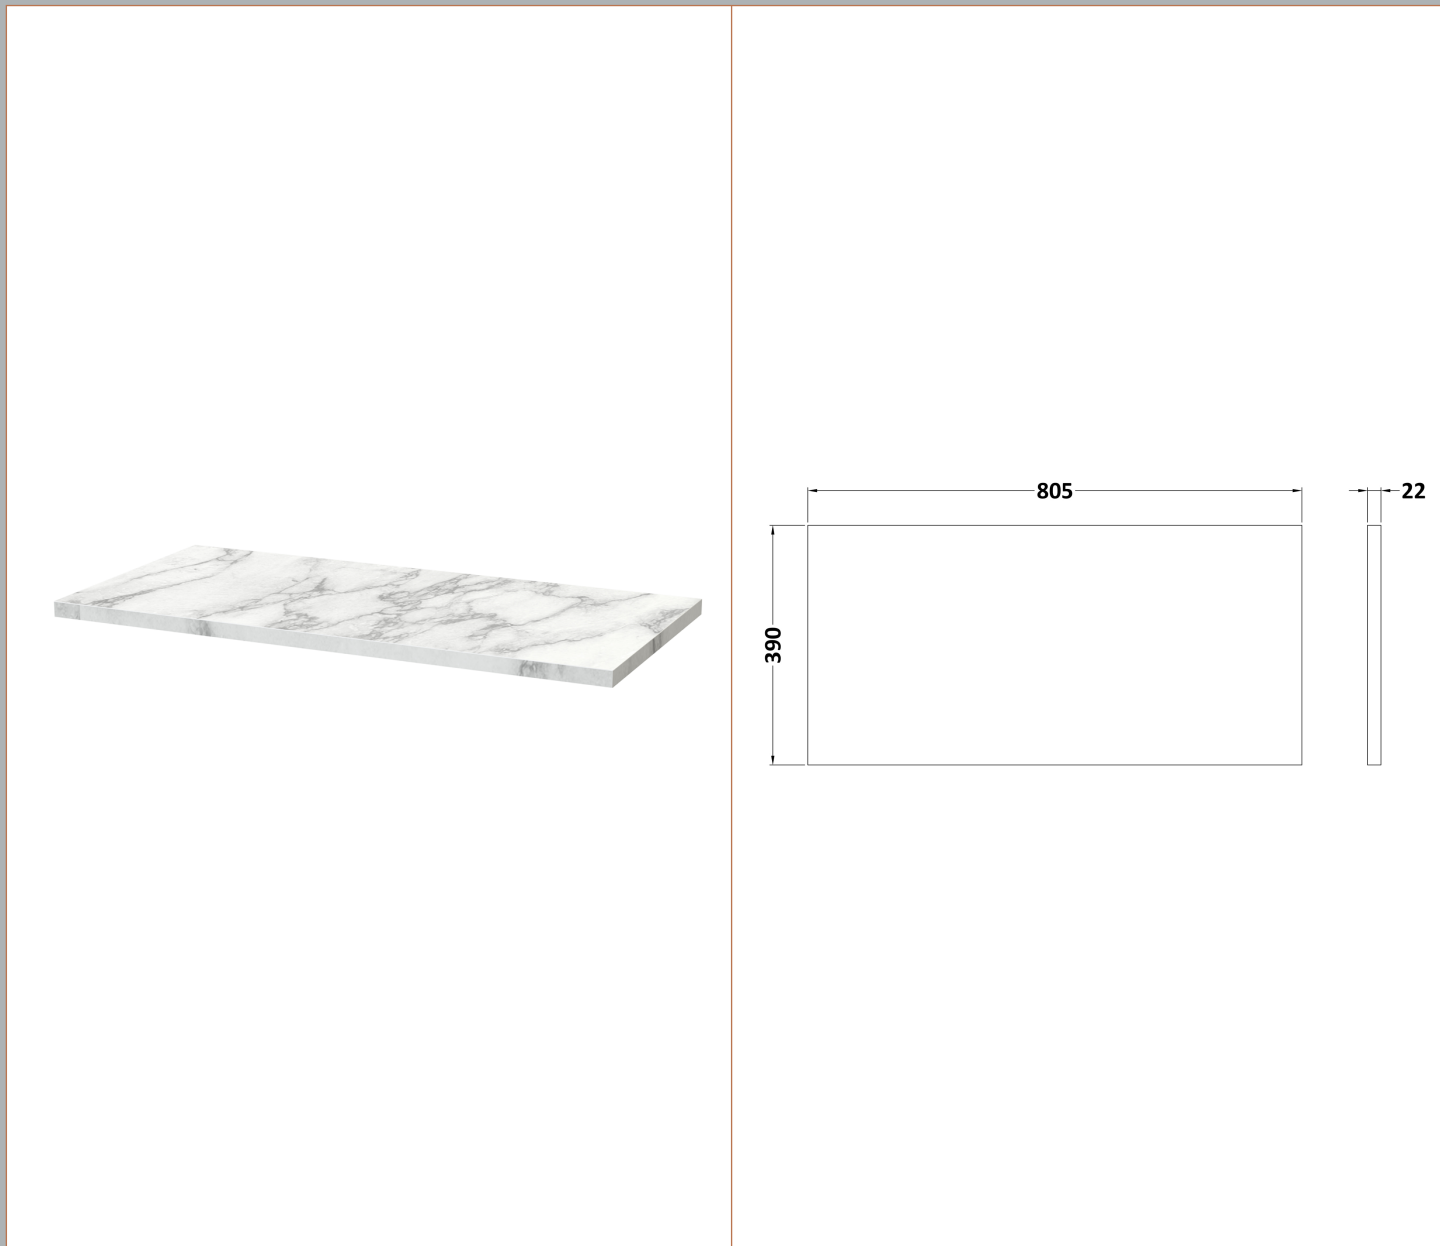

Sales Code: ARN3026LCM

Description: 800 Wh 2-Drawer Vanity & Laminate Top

Packaging Details

Barcode: 5056678455289

Sales Code: LCM800

Description: Laminate Worktop 805X390x22mm

Product Dimensions

Height (mm):	22
Width (mm):	805
Depth (mm):	390
Nett Weight (kg):	2.75

Packaging Dimensions

Height (mm):	25
Width (mm):	810
Depth (mm):	455
Gross Weight (kg):	2.75

Packaging Data

Box Colour:	Brown Cardboard Box
Box Qty:	1
Label Size:	100 x 50
Label Colour:	White Label
Label Qty:	1

Sales Code: NVF3026

Description: 800 Wh 2-Drawer Unit (365 Deep)

Product Dimensions

Height (mm):	540
Width (mm):	800
Depth (mm):	383
Nett Weight (kg):	33.5

Packaging Dimensions

Height (mm):	560
Width (mm):	820
Depth (mm):	405
Gross Weight (kg):	34

Packaging Data

Box Colour:	Brown Cardboard Box
Box Qty:	1
Label Size:	100 x 50
Label Colour:	White Label
Label Qty:	2

Outer Box Dimensions (If Applicable)

Height (mm):	
Width (mm):	
Depth (mm):	
Gross Weight (kg):	
Barcode:	5056678436691