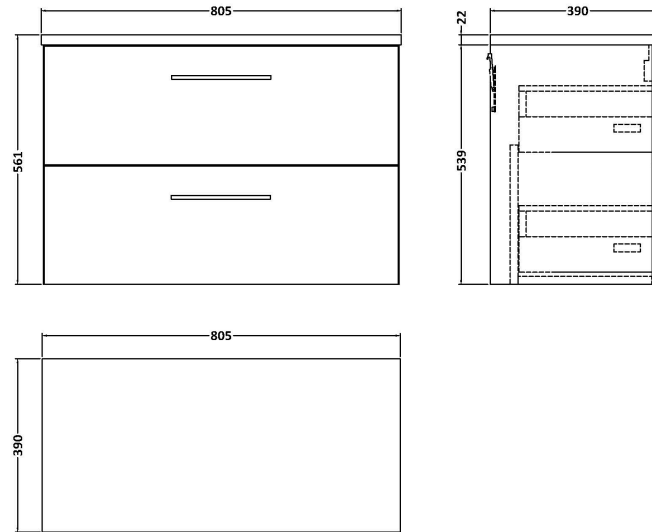

### Packaging Details

Barcode: 5056678449585

**Sales Code:** LSB800

**Description:** Laminate Worktop 805X390x22mm

**Product Dimensions**

Height (mm):	22
Width (mm):	805
Depth (mm):	390
Nett Weight (kg):	2.75

**Packaging Dimensions**

Height (mm):	25
Width (mm):	810
Depth (mm):	455
Gross Weight (kg):	2.75

**Packaging Data**

Box Colour:	Brown Cardboard Box
Box Qty:	1
Label Size:	100 x 50
Label Colour:	White Label
Label Qty:	1

### Product Dimensions

Height (mm):	540
Width (mm):	800
Depth (mm):	383
Nett Weight (kg):	33.5

### Packaging Dimensions

Height (mm):	560
Width (mm):	820
Depth (mm):	405
Gross Weight (kg):	34