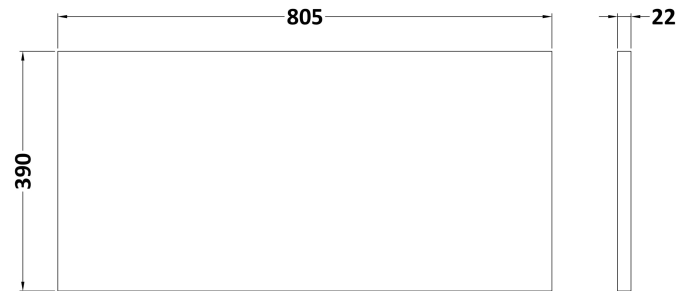

### Packaging Details

Barcode: 5056678449585

**Sales Code:** LSB800

**Description:** Laminate Worktop 805X390x22mm

**Product Dimensions**

Height (mm):	22
Width (mm):	805
Depth (mm):	390
Nett Weight (kg):	2.75

**Packaging Dimensions**

Height (mm):	25
Width (mm):	810
Depth (mm):	455
Gross Weight (kg):	2.75

**Packaging Data**

Box Colour:	Brown Cardboard Box
Box Qty:	1
Label Size:	100 x 50
Label Colour:	White Label
Label Qty:	1

### Product Dimensions

Height (mm):	540
Width (mm):	800
Depth (mm):	383
Nett Weight (kg):	33.5

### Packaging Dimensions

Height (mm):	560
Width (mm):	820
Depth (mm):	405
Gross Weight (kg):	34