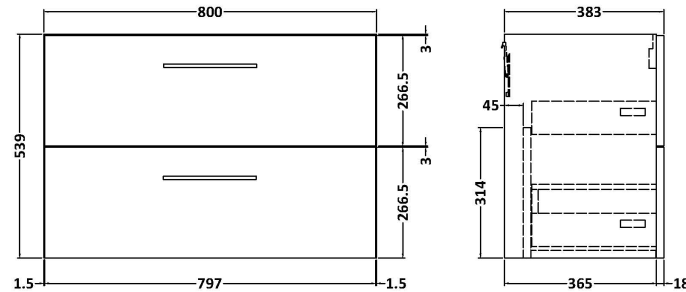

### Packaging Details

Barcode: 5056678449585

**Sales Code:** LSB800

**Description:** Laminate Worktop 805X390x22mm

**Product Dimensions**

Height (mm):	22
Width (mm):	805
Depth (mm):	390
Nett Weight (kg):	2.75

**Packaging Dimensions**

Height (mm):	25
Width (mm):	810
Depth (mm):	455
Gross Weight (kg):	2.75

**Packaging Data**

Box Colour:	Brown Cardboard Box
Box Qty:	1
Label Size:	100 x 50
Label Colour:	White Label
Label Qty:	1

### Product Dimensions

Height (mm):	540
Width (mm):	800
Depth (mm):	383
Nett Weight (kg):	33.5

### Packaging Dimensions

Height (mm):	560
Width (mm):	820
Depth (mm):	405
Gross Weight (kg):	34