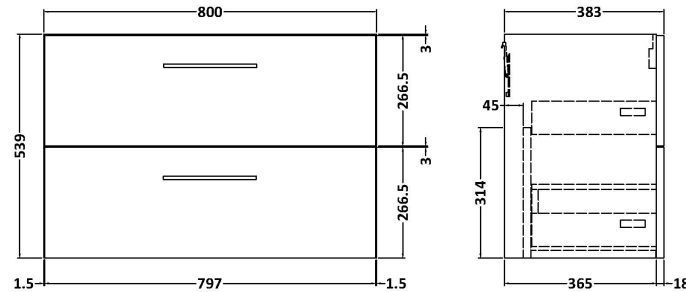

Packaging Dimensions

Height (mm):	25
Width (mm):	810
Depth (mm):	455
Gross Weight (kg):	2.75

Packaging Data

Box Colour:	Brown Cardboard Box
Box Qty:	1
Label Size:	100 x 50
Label Colour:	White Label
Label Qty:	1

Outer Box Dimensions (If Applicable)

Height (mm):	
Width (mm):	
Depth (mm):	
Gross Weight (kg):	
Barcode:	5056211874157

Product Details

Country of Origin:	United Kingdom
Fitting Instruction:	No
CE & UKCA:	N/A
FSC Certified Materials:	Yes
Colour:	Sparkling White
Construction Method:	Not Applicable
Construction Type:	Not Applicable
Cabinet Finish:	Not Applicable
Fascia Finish:	MFC Laminated
Cabinet Thickness (mm):	
Fascia Thickness (mm):	22
Drawer Included:	No
Drawer Type:	Not Applicable
No of Shelves:	0
Hinge Type:	Not Applicable
Hinge Included:	No
Adjustable Legs:	No, Not Required
Fixings Included:	No
Handle Style:	Not Applicable
Waste Shroud:	Not Applicable
Handle Included:	No
Handle Type:	Not Applicable

Sales Code: NVF3026

Description: 800 Wh 2-Drawer Unit (365 Deep)

Product Dimensions

Height (mm):	540
Width (mm):	800
Depth (mm):	383
Nett Weight (kg):	33.5

Packaging Dimensions

Height (mm):	560
Width (mm):	820
Depth (mm):	405
Gross Weight (kg):	34

Packaging Data

Box Colour:	Brown Cardboard Box
Box Qty:	1
Label Size:	100 x 50
Label Colour:	White Label
Label Qty:	2

Outer Box Dimensions (If Applicable)

Height (mm):	
Width (mm):	
Depth (mm):	
Gross Weight (kg):	
Barcode:	5056678436691