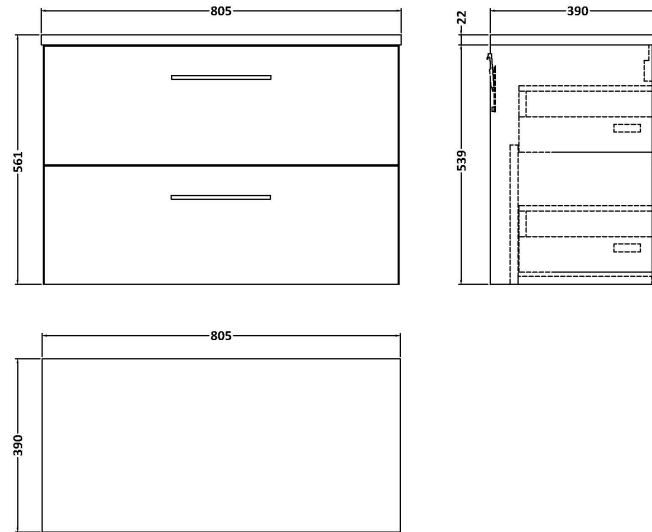

Sales Code: ARN3026LSW

Description: 800 Wh 2-Drawer Vanity & Laminate Top

Packaging Details

Barcode: 5056678449592

Sales Code: LSW800

Description: Laminate Worktop 805X390x22mm

Product Dimensions

Height (mm):	22
Width (mm):	805
Depth (mm):	390
Nett Weight (kg):	2.75

Packaging Dimensions

Height (mm):	25
Width (mm):	810
Depth (mm):	455
Gross Weight (kg):	2.75

Packaging Data

Box Colour:	Brown Cardboard Box
Box Qty:	1
Label Size:	100 x 50
Label Colour:	White Label
Label Qty:	1

Sales Code: NVF3026

Description: 800 Wh 2-Drawer Unit (365 Deep)

Product Dimensions

Height (mm):	540
Width (mm):	800
Depth (mm):	383
Nett Weight (kg):	33.5

Packaging Dimensions

Height (mm):	560
Width (mm):	820
Depth (mm):	405
Gross Weight (kg):	34

Packaging Data

Box Colour:	Brown Cardboard Box
Box Qty:	1
Label Size:	100 x 50
Label Colour:	White Label
Label Qty:	2

Outer Box Dimensions (If Applicable)

Height (mm):	
Width (mm):	
Depth (mm):	
Gross Weight (kg):	
Barcode:	5056678436691