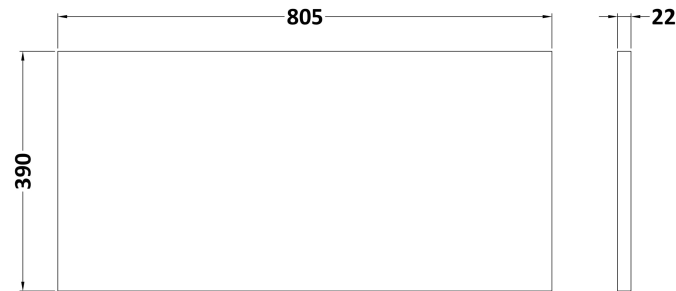

Sales Code: ARN3026LSW

Description: 800 Wh 2-Drawer Vanity & Laminate Top

Packaging Details

Barcode: 5056678449592

Sales Code: LSW800

Description: Laminate Worktop 805X390x22mm

Product Dimensions

Height (mm):	22
Width (mm):	805
Depth (mm):	390
Nett Weight (kg):	2.75

Packaging Dimensions

Height (mm):	25
Width (mm):	810
Depth (mm):	455
Gross Weight (kg):	2.75

Packaging Data

Box Colour:	Brown Cardboard Box
Box Qty:	1
Label Size:	100 x 50
Label Colour:	White Label
Label Qty:	1

Sales Code: NVF3026

Description: 800 Wh 2-Drawer Unit (365 Deep)

Product Dimensions

Height (mm):	540
Width (mm):	800
Depth (mm):	383
Nett Weight (kg):	33.5

Packaging Dimensions

Height (mm):	560
Width (mm):	820
Depth (mm):	405
Gross Weight (kg):	34

Packaging Data

Box Colour:	Brown Cardboard Box
Box Qty:	1
Label Size:	100 x 50
Label Colour:	White Label
Label Qty:	2

Outer Box Dimensions (If Applicable)

Height (mm):	
Width (mm):	
Depth (mm):	
Gross Weight (kg):	
Barcode:	5056678436691