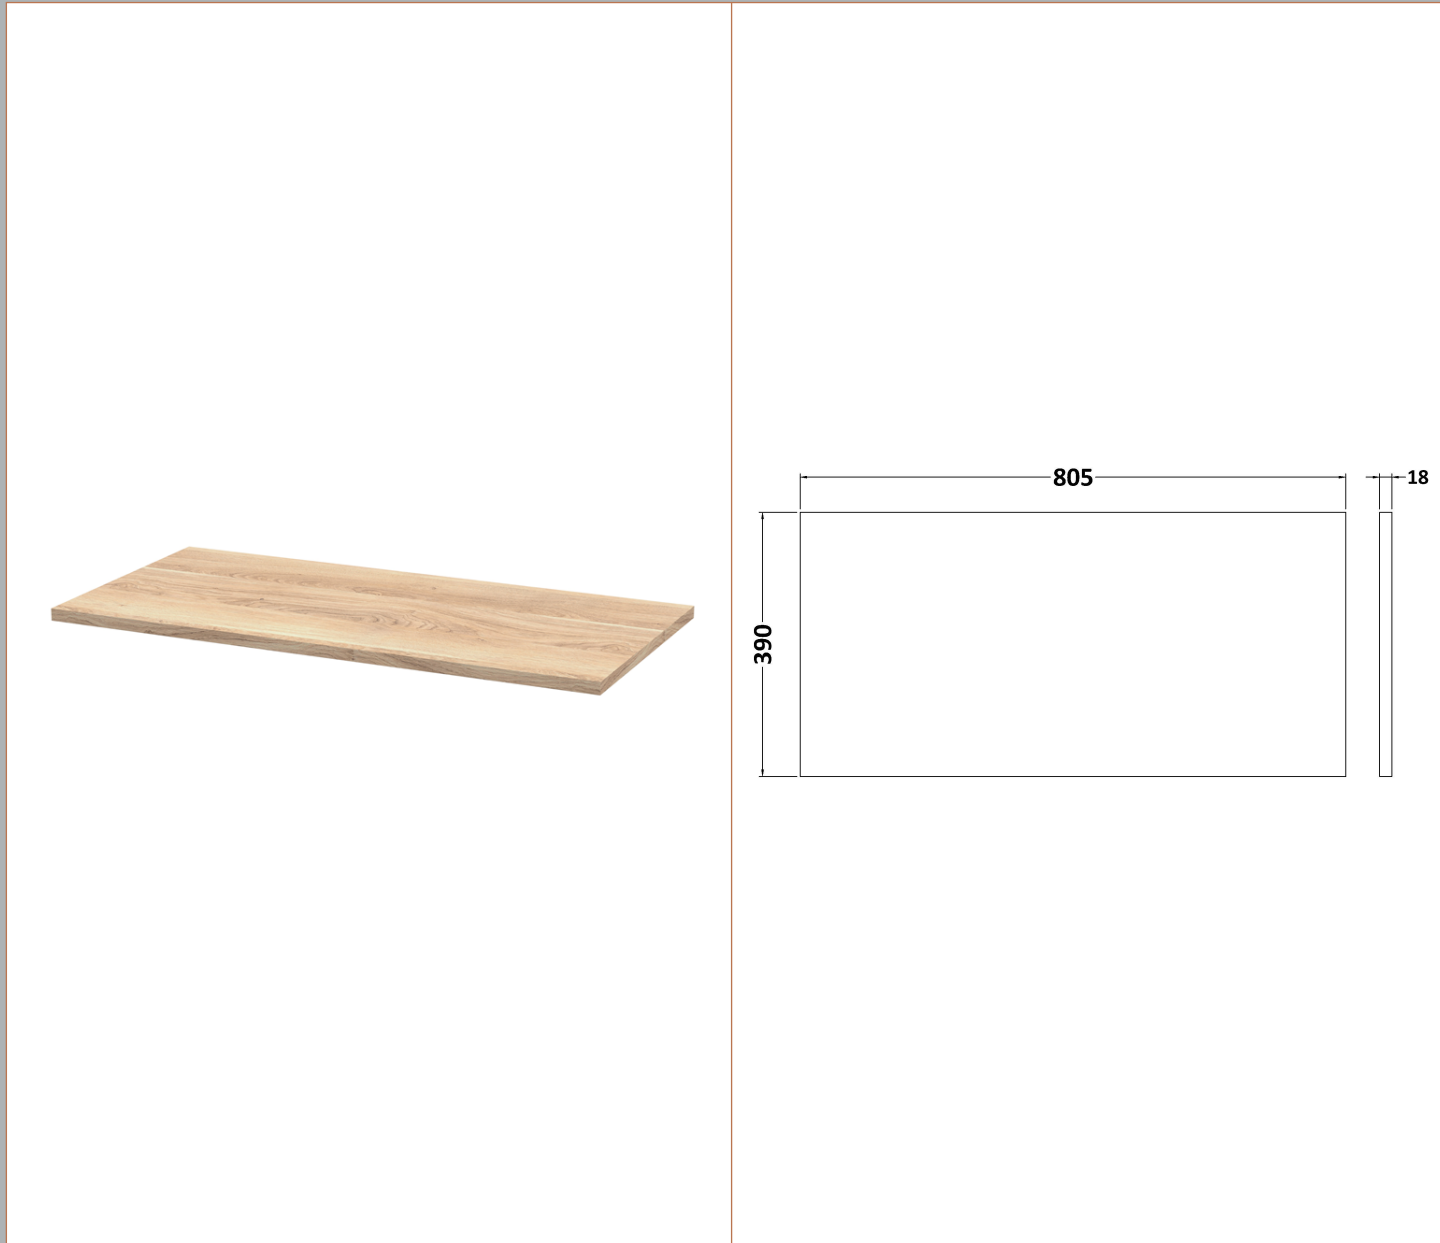

Sales Code: ARN3026W

Description: 800 Wh 2-Drawer Vanity & Worktop

Packaging Details

Barcode: 5056678449608

Sales Code: MWD3080

Description: 800 Worktop (805X390x18mm)

Product Dimensions

Height (mm):	18
Width (mm):	805
Depth (mm):	390
Nett Weight (kg):	3.5

Packaging Dimensions

Height (mm):	25
Width (mm):	825
Depth (mm):	410
Gross Weight (kg):	3.5

Packaging Data

Box Colour:	Brown Cardboard Box
Box Qty:	1
Label Size:	50 x 100
Label Colour:	White Label
Label Qty:	2

Outer Box Dimensions (If Applicable)

Height (mm):	
Width (mm):	
Depth (mm):	
Gross Weight (kg):	
Barcode:	5056678436608

Product Details

Country of Origin:	United Kingdom
Fitting Instruction:	No
CE & UKCA:	
FSC Certified Materials:	Yes
Colour:	Bleached Cuneo Oak
Construction Method:	Not Applicable
Construction Type:	Flat-Pack
Cabinet Finish:	MFC Textured Woodgrain
Fascia Finish:	MFC Textured Woodgrain
Cabinet Thickness (mm):	18
Fascia Thickness (mm):	18
Drawer Included:	Not Applicable
Drawer Type:	Not Applicable
No of Shelves:	Not Applicable
Hinge Type:	Not Applicable
Hinge Included:	Not Applicable
Adjustable Legs:	Not Applicable
Fixings Included:	Yes
Handle Style:	Not Applicable
Waste Shroud:	Not Applicable
Handle Included:	Not Applicable
Handle Type:	Not Applicable

Sales Code: NVF3026

Description: 800 Wh 2-Drawer Unit (365 Deep)

Product Dimensions

Height (mm):	540
Width (mm):	800
Depth (mm):	383
Nett Weight (kg):	33.5

Packaging Dimensions

Height (mm):	560
Width (mm):	820
Depth (mm):	405
Gross Weight (kg):	34