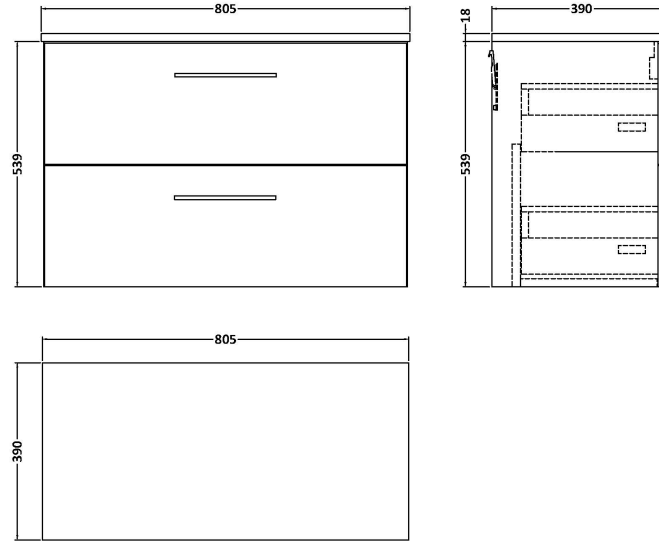

Sales Code: ARN3026W

Description: 800 Wh 2-Drawer Vanity & Worktop

Packaging Details

Barcode: 5056678449608

Sales Code: MWD3080

Description: 800 Worktop (805X390x18mm)

Product Dimensions

Height (mm):	18
Width (mm):	805
Depth (mm):	390
Nett Weight (kg):	3.5

Packaging Dimensions

Height (mm):	25
Width (mm):	825
Depth (mm):	410
Gross Weight (kg):	3.5

Packaging Data

Box Colour:	Brown Cardboard Box
Box Qty:	1
Label Size:	50 x 100
Label Colour:	White Label
Label Qty:	2

Sales Code: NVF3026

Description: 800 Wh 2-Drawer Unit (365 Deep)

Product Dimensions

Height (mm):	540
Width (mm):	800
Depth (mm):	383
Nett Weight (kg):	33.5

Packaging Dimensions

Height (mm):	560
Width (mm):	820
Depth (mm):	405
Gross Weight (kg):	34

Packaging Data

Box Colour:	Brown Cardboard Box
Box Qty:	1
Label Size:	100 x 50
Label Colour:	White Label
Label Qty:	2

Outer Box Dimensions (If Applicable)

Height (mm):	
Width (mm):	
Depth (mm):	
Gross Weight (kg):	
Barcode:	5056678436691