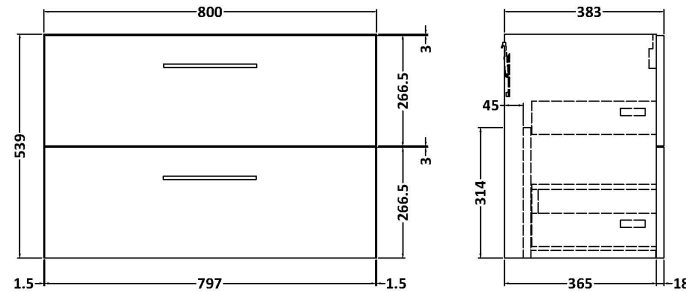

Packaging Dimensions

Height (mm):	25
Width (mm):	825
Depth (mm):	410
Gross Weight (kg):	3.5

Packaging Data

Box Colour:	Brown Cardboard Box
Box Qty:	1
Label Size:	50 x 100
Label Colour:	White Label
Label Qty:	2

Outer Box Dimensions (If Applicable)

Height (mm):	
Width (mm):	
Depth (mm):	
Gross Weight (kg):	
Barcode:	5056678436608

Product Details

Country of Origin:	United Kingdom
Fitting Instruction:	No
CE & UKCA:	
FSC Certified Materials:	Yes
Colour:	Bleached Cuneo Oak
Construction Method:	Not Applicable
Construction Type:	Flat-Pack
Cabinet Finish:	MFC Textured Woodgrain
Fascia Finish:	MFC Textured Woodgrain
Cabinet Thickness (mm):	18
Fascia Thickness (mm):	18
Drawer Included:	Not Applicable
Drawer Type:	Not Applicable
No of Shelves:	Not Applicable
Hinge Type:	Not Applicable
Hinge Included:	Not Applicable
Adjustable Legs:	Not Applicable
Fixings Included:	Yes
Handle Style:	Not Applicable
Waste Shroud:	Not Applicable
Handle Included:	Not Applicable
Handle Type:	Not Applicable

Sales Code: NVF3026

Description: 800 Wh 2-Drawer Unit (365 Deep)

Product Dimensions

Height (mm):	540
Width (mm):	800
Depth (mm):	383
Nett Weight (kg):	33.5

Packaging Dimensions

Height (mm):	560
Width (mm):	820
Depth (mm):	405
Gross Weight (kg):	34

Packaging Data

Box Colour:	Brown Cardboard Box
Box Qty:	1
Label Size:	100 x 50
Label Colour:	White Label
Label Qty:	2

Outer Box Dimensions (If Applicable)

Height (mm):	
Width (mm):	
Depth (mm):	
Gross Weight (kg):	
Barcode:	5056678436691