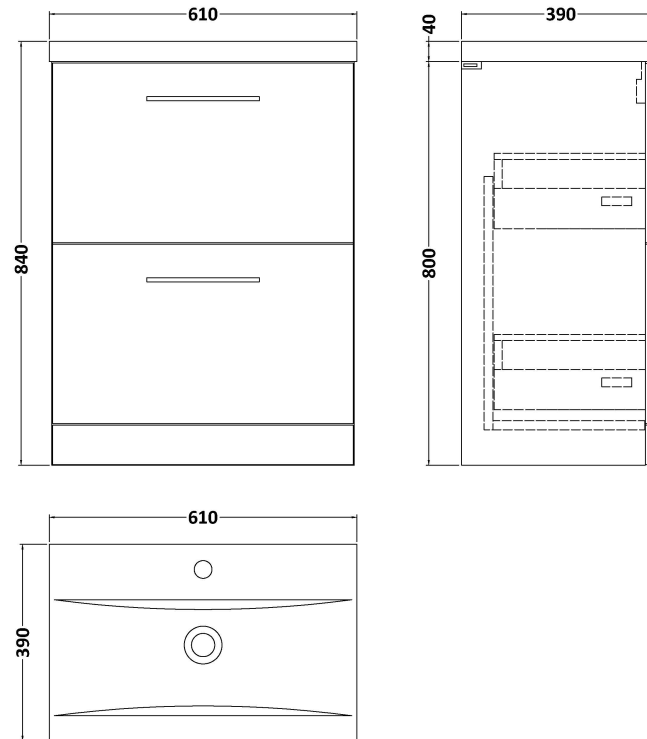

Sales Code: ARN3033A

Description: 600 Fs 2-Drawer Vanity & Basin 1

Packaging Details

Barcode: 5056678449615

Sales Code: NVF3033

Description: 600 Fs 2-Drawer Unit (365 Deep)

Product Dimensions

Height (mm):	800
Width (mm):	600
Depth (mm):	383
Nett Weight (kg):	26

Packaging Dimensions

Height (mm):	835
Width (mm):	632
Depth (mm):	391
Gross Weight (kg):	26.5

Packaging Data

Box Colour:	Brown Cardboard Box
Box Qty:	1
Label Size:	100 x 50
Label Colour:	White Label
Label Qty:	2

Outer Box Dimensions (If Applicable)

Height (mm):	
Width (mm):	
Depth (mm):	
Gross Weight (kg):	
Barcode:	5056678436707

Product Details

Country of Origin:	United Kingdom
Fitting Instruction:	No
CE & UKCA:	N/A
FSC Certified Materials:	Yes
Colour:	Bleached Cuneo Oak
Construction Method:	Cam & Wood Dowel
Construction Type:	Rigid
Cabinet Finish:	MFC Textured Woodgrain
Fascia Finish:	MFC Textured Woodgrain
Cabinet Thickness (mm):	18
Fascia Thickness (mm):	18
Drawer Included:	Yes
Drawer Type:	80mm High Metal S/C Inc Galler
No of Shelves:	0
Hinge Type:	Not Applicable
Hinge Included:	Not Applicable
Adjustable Legs:	No, Not Required
Fixings Included:	Yes
Handle Style:	Contemporary
Waste Shroud:	Yes
Handle Included:	Yes, Supplied
Handle Type:	D-Shape

Sales Code: NVM013

Description: 600 Mid-Edged Basin 1 Th

Product Dimensions

Height (mm):	180
Width (mm):	610
Depth (mm):	390
Nett Weight (kg):	11

Packaging Dimensions

Height (mm):	200
Width (mm):	410
Depth (mm):	630
Gross Weight (kg):	11