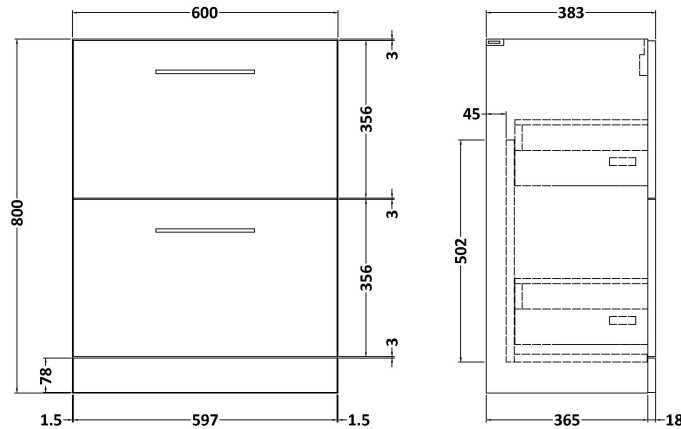

Sales Code: ARN3033A

Description: 600 Fs 2-Drawer Vanity & Basin 1

Packaging Details

Barcode: 5056678449615

Sales Code: NVF3033

Description: 600 Fs 2-Drawer Unit (365 Deep)

Product Dimensions

Height (mm):	800
Width (mm):	600
Depth (mm):	383
Nett Weight (kg):	26

Packaging Dimensions

Height (mm):	835
Width (mm):	632
Depth (mm):	391
Gross Weight (kg):	26.5

Packaging Data

Box Colour:	Brown Cardboard Box
Box Qty:	1
Label Size:	100 x 50
Label Colour:	White Label
Label Qty:	2

Outer Box Dimensions (If Applicable)

Height (mm):	
Width (mm):	
Depth (mm):	
Gross Weight (kg):	
Barcode:	5056678436707

Product Details

Country of Origin:	United Kingdom
Fitting Instruction:	No
CE & UKCA:	N/A
FSC Certified Materials:	Yes
Colour:	Bleached Cuneo Oak
Construction Method:	Cam & Wood Dowel
Construction Type:	Rigid
Cabinet Finish:	MFC Textured Woodgrain
Fascia Finish:	MFC Textured Woodgrain
Cabinet Thickness (mm):	18
Fascia Thickness (mm):	18
Drawer Included:	Yes
Drawer Type:	80mm High Metal S/C Inc Galler
No of Shelves:	0
Hinge Type:	Not Applicable
Hinge Included:	Not Applicable
Adjustable Legs:	No, Not Required
Fixings Included:	Yes
Handle Style:	Contemporary
Waste Shroud:	Yes
Handle Included:	Yes, Supplied
Handle Type:	D-Shape

Sales Code: NVM013

Description: 600 Mid-Edged Basin 1 Th

Product Dimensions

Height (mm):	180
Width (mm):	610
Depth (mm):	390
Nett Weight (kg):	11

Packaging Dimensions

Height (mm):	200
Width (mm):	410
Depth (mm):	630
Gross Weight (kg):	11