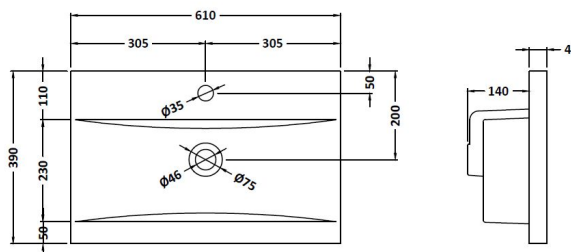

Packaging Dimensions

Height (mm):	835
Width (mm):	632
Depth (mm):	391
Gross Weight (kg):	26.5

Packaging Data

Box Colour:	Brown Cardboard Box
Box Qty:	1
Label Size:	100 x 50
Label Colour:	White Label
Label Qty:	2

Outer Box Dimensions (If Applicable)

Height (mm):	
Width (mm):	
Depth (mm):	
Gross Weight (kg):	
Barcode:	5056678436707

Product Details

Country of Origin:	United Kingdom
Fitting Instruction:	No
CE & UKCA:	N/A
FSC Certified Materials:	Yes
Colour:	Bleached Cuneo Oak
Construction Method:	Cam & Wood Dowel
Construction Type:	Rigid
Cabinet Finish:	MFC Textured Woodgrain
Fascia Finish:	MFC Textured Woodgrain
Cabinet Thickness (mm):	18
Fascia Thickness (mm):	18
Drawer Included:	Yes
Drawer Type:	80mm High Metal S/C Inc Galler
No of Shelves:	0
Hinge Type:	Not Applicable
Hinge Included:	Not Applicable
Adjustable Legs:	No, Not Required
Fixings Included:	Yes
Handle Style:	Contemporary
Waste Shroud:	Yes
Handle Included:	Yes, Supplied
Handle Type:	D-Shape

Sales Code: NVM013

Description: 600 Mid-Edged Basin 1 Th

Product Dimensions

Height (mm):	180
Width (mm):	610
Depth (mm):	390
Nett Weight (kg):	11

Packaging Dimensions

Height (mm):	200
Width (mm):	410
Depth (mm):	630
Gross Weight (kg):	11

Packaging Data

Box Colour:	Brown Cardboard Box - Printed
Box Qty:	1
Label Size:	100 x 50
Label Colour:	White Label
Label Qty:	2

Outer Box Dimensions (If Applicable)

Height (mm):	
Width (mm):	
Depth (mm):	
Gross Weight (kg):	
Barcode:	5055369043415