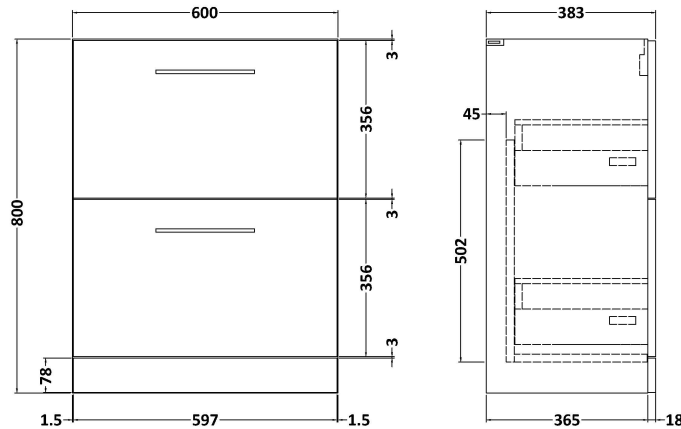

### Product Dimensions

Height (mm):	800
Width (mm):	600
Depth (mm):	383
Nett Weight (kg):	26

### Packaging Dimensions

Height (mm):	835
Width (mm):	632
Depth (mm):	391
Gross Weight (kg):	26.5

### Product Dimensions

Height (mm):	170
Width (mm):	600
Depth (mm):	390
Nett Weight (kg):	10.76

### Packaging Dimensions

Height (mm):	200
Width (mm):	400
Depth (mm):	620
Gross Weight (kg):	10.76