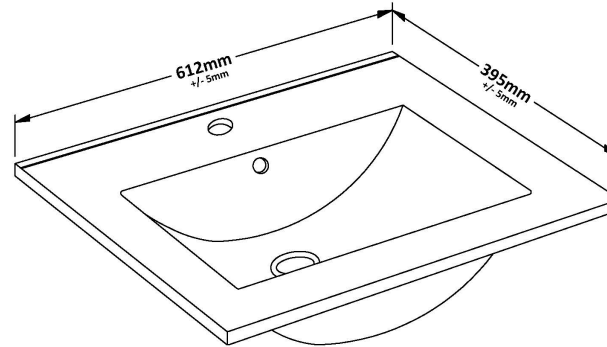

### Product Dimensions

Height (mm):	800
Width (mm):	600
Depth (mm):	383
Nett Weight (kg):	26

### Packaging Dimensions

Height (mm):	835
Width (mm):	632
Depth (mm):	391
Gross Weight (kg):	26.5

### Outer Box Dimensions (If Applicable)

Height (mm):	
Width (mm):	
Depth (mm):	
Gross Weight (kg):	
Barcode:	5056678436707

### Product Dimensions

Height (mm):	170
Width (mm):	600
Depth (mm):	390
Nett Weight (kg):	10.76