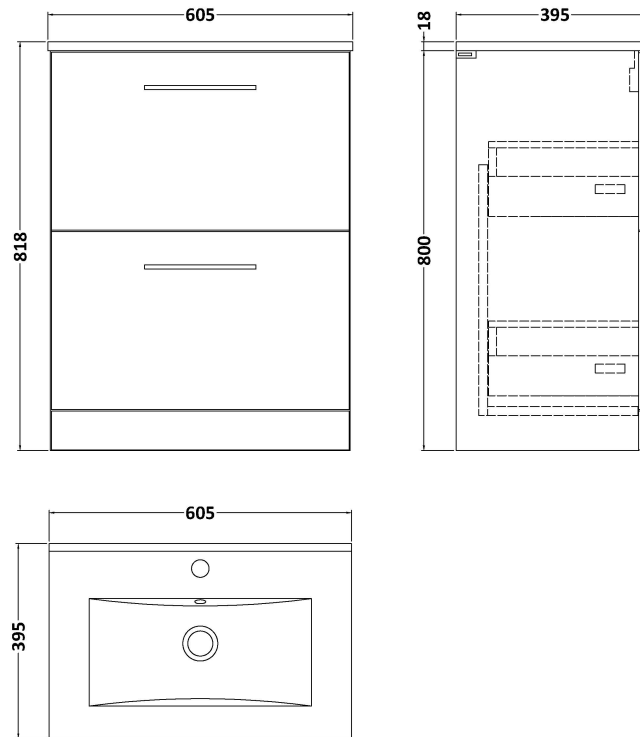

Sales Code: ARN3033B

Description: 600 Fs 2-Drawer Vanity & Basin 2

Packaging Details

Barcode: 5056678449622