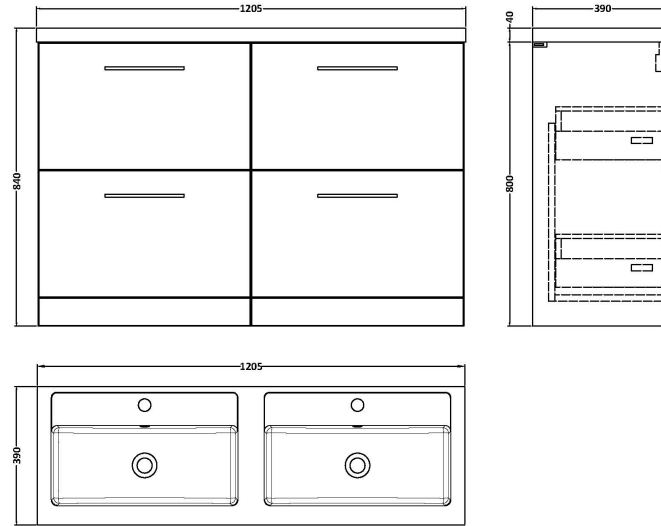

Sales Code: ARN3033C

Description: 1200 Fs 4-Drawer Vanity & Double Basin

Packaging Details

Barcode: 5056678449639

Sales Code: NVF3033

Description: 600 Fs 2-Drawer Unit (365 Deep)

Product Dimensions

Height (mm):	800
Width (mm):	600
Depth (mm):	383
Nett Weight (kg):	26

Packaging Dimensions

Height (mm):	835
Width (mm):	632
Depth (mm):	391
Gross Weight (kg):	26.5

Packaging Data

Box Colour:	Brown Cardboard Box
Box Qty:	1
Label Size:	100 x 50
Label Colour:	White Label
Label Qty:	2

Outer Box Dimensions (If Applicable)

Height (mm):	
Width (mm):	
Depth (mm):	
Gross Weight (kg):	
Barcode:	5056678436707

Product Details

Country of Origin:	United Kingdom
Fitting Instruction:	No
CE & UKCA:	N/A
FSC Certified Materials:	Yes
Colour:	Bleached Cuneo Oak
Construction Method:	Cam & Wood Dowel
Construction Type:	Rigid
Cabinet Finish:	MFC Textured Woodgrain
Fascia Finish:	MFC Textured Woodgrain
Cabinet Thickness (mm):	18
Fascia Thickness (mm):	18
Drawer Included:	Yes
Drawer Type:	80mm High Metal S/C Inc Galler
No of Shelves:	0
Hinge Type:	Not Applicable
Hinge Included:	Not Applicable
Adjustable Legs:	No, Not Required
Fixings Included:	Yes
Handle Style:	Contemporary
Waste Shroud:	Yes
Handle Included:	Yes, Supplied
Handle Type:	D-Shape

Sales Code: PMB424

Description: Double Polymarble Basin 1205 X 390

Product Dimensions

Height (mm):	390
Width (mm):	1205
Depth (mm):	157
Nett Weight (kg):	18.12

Packaging Dimensions

Height (mm):	100
Width (mm):	1205
Depth (mm):	400
Gross Weight (kg):	18.12