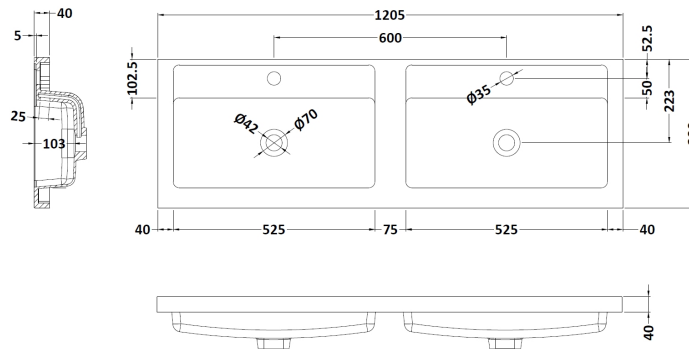

Packaging Dimensions

Height (mm):	835
Width (mm):	632
Depth (mm):	391
Gross Weight (kg):	26.5

Packaging Data

Box Colour:	Brown Cardboard Box
Box Qty:	1
Label Size:	100 x 50
Label Colour:	White Label
Label Qty:	2

Outer Box Dimensions (If Applicable)

Height (mm):	
Width (mm):	
Depth (mm):	
Gross Weight (kg):	
Barcode:	5056678436707

Product Details

Country of Origin:	United Kingdom
Fitting Instruction:	No
CE & UKCA:	N/A
FSC Certified Materials:	Yes
Colour:	Bleached Cuneo Oak
Construction Method:	Cam & Wood Dowel
Construction Type:	Rigid
Cabinet Finish:	MFC Textured Woodgrain
Fascia Finish:	MFC Textured Woodgrain
Cabinet Thickness (mm):	18
Fascia Thickness (mm):	18
Drawer Included:	Yes
Drawer Type:	80mm High Metal S/C Inc Galler
No of Shelves:	0
Hinge Type:	Not Applicable
Hinge Included:	Not Applicable
Adjustable Legs:	No, Not Required
Fixings Included:	Yes
Handle Style:	Contemporary
Waste Shroud:	Yes
Handle Included:	Yes, Supplied
Handle Type:	D-Shape

Sales Code: PMB424

Description: Double Polymarble Basin 1205 X 390

Product Dimensions

Height (mm):	390
Width (mm):	1205
Depth (mm):	157
Nett Weight (kg):	18.12

Packaging Dimensions

Height (mm):	100
Width (mm):	1205
Depth (mm):	400
Gross Weight (kg):	18.12

Packaging Data

Box Colour:	Brown Cardboard Box - Printed
Box Qty:	1
Label Size:	100 x 50
Label Colour:	White Label
Label Qty:	2

Outer Box Dimensions (If Applicable)

Height (mm):	
Width (mm):	
Depth (mm):	
Gross Weight (kg):	
Barcode:	5056211815136