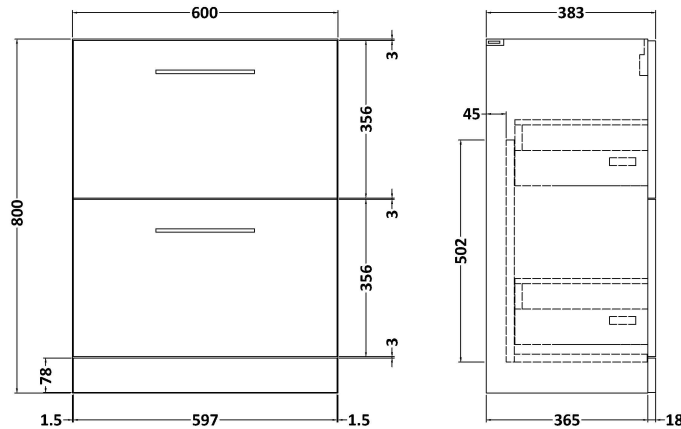

Sales Code: ARN3033C

Description: 1200 Fs 4-Drawer Vanity & Double Basin

Packaging Details

Barcode: 5056678449639

Sales Code: NVF3033

Description: 600 Fs 2-Drawer Unit (365 Deep)

Product Dimensions

Height (mm):	800
Width (mm):	600
Depth (mm):	383
Nett Weight (kg):	26

Packaging Dimensions

Height (mm):	835
Width (mm):	632
Depth (mm):	391
Gross Weight (kg):	26.5

Packaging Data

Box Colour:	Brown Cardboard Box
Box Qty:	1
Label Size:	100 x 50
Label Colour:	White Label
Label Qty:	2

Outer Box Dimensions (If Applicable)

Height (mm):	
Width (mm):	
Depth (mm):	
Gross Weight (kg):	
Barcode:	5056678436707

Product Details

Country of Origin:	United Kingdom
Fitting Instruction:	No
CE & UKCA:	N/A
FSC Certified Materials:	Yes
Colour:	Bleached Cuneo Oak
Construction Method:	Cam & Wood Dowel
Construction Type:	Rigid
Cabinet Finish:	MFC Textured Woodgrain
Fascia Finish:	MFC Textured Woodgrain
Cabinet Thickness (mm):	18
Fascia Thickness (mm):	18
Drawer Included:	Yes
Drawer Type:	80mm High Metal S/C Inc Galler
No of Shelves:	0
Hinge Type:	Not Applicable
Hinge Included:	Not Applicable
Adjustable Legs:	No, Not Required
Fixings Included:	Yes
Handle Style:	Contemporary
Waste Shroud:	Yes
Handle Included:	Yes, Supplied
Handle Type:	D-Shape

Sales Code: PMB424

Description: Double Polymarble Basin 1205 X 390

Product Dimensions

Height (mm):	390
Width (mm):	1205
Depth (mm):	157
Nett Weight (kg):	18.12

Packaging Dimensions

Height (mm):	100
Width (mm):	1205
Depth (mm):	400
Gross Weight (kg):	18.12