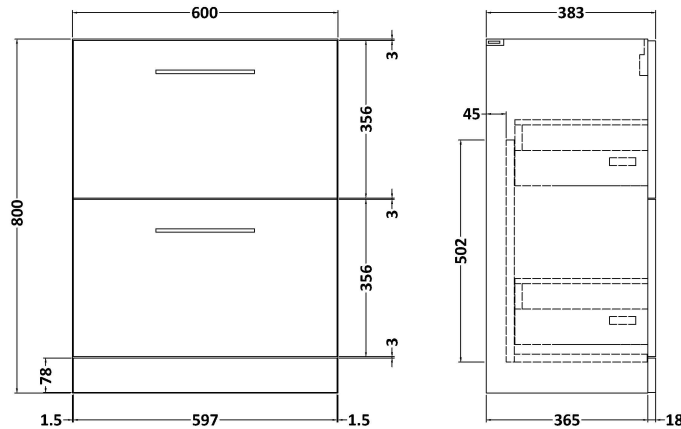

Sales Code: ARN3033D

Description: 600 Fs 2-Drawer Vanity & Basin 3

Packaging Details

Barcode: 5056678449646

Sales Code: NVF3033

Description: 600 Fs 2-Drawer Unit (365 Deep)

Product Dimensions

Height (mm):	800
Width (mm):	600
Depth (mm):	383
Nett Weight (kg):	26

Packaging Dimensions

Height (mm):	835
Width (mm):	632
Depth (mm):	391
Gross Weight (kg):	26.5

Packaging Data

Box Colour:	Brown Cardboard Box
Box Qty:	1
Label Size:	100 x 50
Label Colour:	White Label
Label Qty:	2

Outer Box Dimensions (If Applicable)

Height (mm):	
Width (mm):	
Depth (mm):	
Gross Weight (kg):	
Barcode:	5056678436707

Product Details

Country of Origin:	United Kingdom
Fitting Instruction:	No
CE & UKCA:	N/A
FSC Certified Materials:	Yes
Colour:	Bleached Cuneo Oak
Construction Method:	Cam & Wood Dowel
Construction Type:	Rigid
Cabinet Finish:	MFC Textured Woodgrain
Fascia Finish:	MFC Textured Woodgrain
Cabinet Thickness (mm):	18
Fascia Thickness (mm):	18
Drawer Included:	Yes
Drawer Type:	80mm High Metal S/C Inc Galler
No of Shelves:	0
Hinge Type:	Not Applicable
Hinge Included:	Not Applicable
Adjustable Legs:	No, Not Required
Fixings Included:	Yes
Handle Style:	Contemporary
Waste Shroud:	Yes
Handle Included:	Yes, Supplied
Handle Type:	D-Shape

Sales Code: NVM033

Description: 600 Thin Edged Basin 1Th

Product Dimensions

Height (mm):	170
Width (mm):	610
Depth (mm):	395
Nett Weight (kg):	11

Packaging Dimensions

Height (mm):	190
Width (mm):	630
Depth (mm):	415
Gross Weight (kg):	11.5