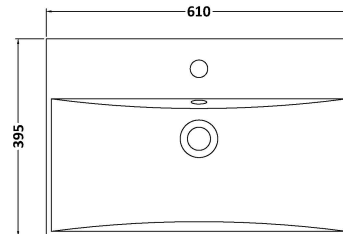

Sales Code: ARN3033D

Description: 600 Fs 2-Drawer Vanity & Basin 3

Packaging Details

Barcode: 5056678449646

Sales Code: NVF3033

Description: 600 Fs 2-Drawer Unit (365 Deep)

Product Dimensions

Height (mm):	800
Width (mm):	600
Depth (mm):	383
Nett Weight (kg):	26

Packaging Dimensions

Height (mm):	835
Width (mm):	632
Depth (mm):	391
Gross Weight (kg):	26.5

Packaging Data

Box Colour:	Brown Cardboard Box
Box Qty:	1
Label Size:	100 x 50
Label Colour:	White Label
Label Qty:	2

Outer Box Dimensions (If Applicable)

Height (mm):	
Width (mm):	
Depth (mm):	
Gross Weight (kg):	
Barcode:	5056678436707

Product Details

Country of Origin:	United Kingdom
Fitting Instruction:	No
CE & UKCA:	N/A
FSC Certified Materials:	Yes
Colour:	Bleached Cuneo Oak
Construction Method:	Cam & Wood Dowel
Construction Type:	Rigid
Cabinet Finish:	MFC Textured Woodgrain
Fascia Finish:	MFC Textured Woodgrain
Cabinet Thickness (mm):	18
Fascia Thickness (mm):	18
Drawer Included:	Yes
Drawer Type:	80mm High Metal S/C Inc Galler
No of Shelves:	0
Hinge Type:	Not Applicable
Hinge Included:	Not Applicable
Adjustable Legs:	No, Not Required
Fixings Included:	Yes
Handle Style:	Contemporary
Waste Shroud:	Yes
Handle Included:	Yes, Supplied
Handle Type:	D-Shape

Sales Code: NVM033

Description: 600 Thin Edged Basin 1Th

Product Dimensions

Height (mm):	170
Width (mm):	610
Depth (mm):	395
Nett Weight (kg):	11

Packaging Dimensions

Height (mm):	190
Width (mm):	630
Depth (mm):	415
Gross Weight (kg):	11.5