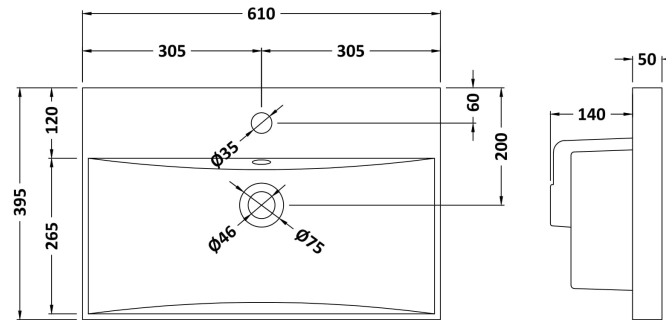

Packaging Dimensions

Height (mm):	835
Width (mm):	632
Depth (mm):	391
Gross Weight (kg):	26.5

Packaging Data

Box Colour:	Brown Cardboard Box
Box Qty:	1
Label Size:	100 x 50
Label Colour:	White Label
Label Qty:	2

Outer Box Dimensions (If Applicable)

Height (mm):	
Width (mm):	
Depth (mm):	
Gross Weight (kg):	
Barcode:	5056678436707

Product Details

Country of Origin:	United Kingdom
Fitting Instruction:	No
CE & UKCA:	N/A
FSC Certified Materials:	Yes
Colour:	Bleached Cuneo Oak
Construction Method:	Cam & Wood Dowel
Construction Type:	Rigid
Cabinet Finish:	MFC Textured Woodgrain
Fascia Finish:	MFC Textured Woodgrain
Cabinet Thickness (mm):	18
Fascia Thickness (mm):	18
Drawer Included:	Yes
Drawer Type:	80mm High Metal S/C Inc Galler
No of Shelves:	0
Hinge Type:	Not Applicable
Hinge Included:	Not Applicable
Adjustable Legs:	No, Not Required
Fixings Included:	Yes
Handle Style:	Contemporary
Waste Shroud:	Yes
Handle Included:	Yes, Supplied
Handle Type:	D-Shape

Sales Code: NVM033

Description: 600 Thin Edged Basin 1Th

Product Dimensions

Height (mm):	170
Width (mm):	610
Depth (mm):	395
Nett Weight (kg):	11

Packaging Dimensions

Height (mm):	190
Width (mm):	630
Depth (mm):	415
Gross Weight (kg):	11.5

Packaging Data

Box Colour:	Brown Cardboard Box - Printed
Box Qty:	1
Label Size:	100 x 50
Label Colour:	White Label
Label Qty:	2

Outer Box Dimensions (If Applicable)

Height (mm):	
Width (mm):	
Depth (mm):	
Gross Weight (kg):	
Barcode:	5056211853428