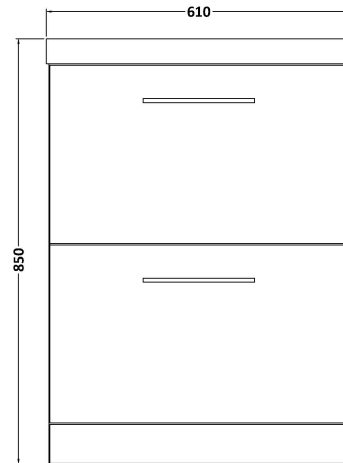

Sales Code: ARN3033D

Description: 600 Fs 2-Drawer Vanity & Basin 3

Packaging Details

Barcode: 5056678449646

Sales Code: NVF3033

Description: 600 Fs 2-Drawer Unit (365 Deep)

Product Dimensions

Height (mm):	800
Width (mm):	600
Depth (mm):	383
Nett Weight (kg):	26

Packaging Dimensions

Height (mm):	835
Width (mm):	632
Depth (mm):	391
Gross Weight (kg):	26.5

Packaging Data

Box Colour:	Brown Cardboard Box
Box Qty:	1
Label Size:	100 x 50
Label Colour:	White Label
Label Qty:	2

Outer Box Dimensions (If Applicable)

Height (mm):	
Width (mm):	
Depth (mm):	
Gross Weight (kg):	
Barcode:	5056678436707

Product Details

Country of Origin:	United Kingdom
Fitting Instruction:	No
CE & UKCA:	N/A
FSC Certified Materials:	Yes
Colour:	Bleached Cuneo Oak
Construction Method:	Cam & Wood Dowel
Construction Type:	Rigid
Cabinet Finish:	MFC Textured Woodgrain
Fascia Finish:	MFC Textured Woodgrain
Cabinet Thickness (mm):	18
Fascia Thickness (mm):	18
Drawer Included:	Yes
Drawer Type:	80mm High Metal S/C Inc Galler
No of Shelves:	0
Hinge Type:	Not Applicable
Hinge Included:	Not Applicable
Adjustable Legs:	No, Not Required
Fixings Included:	Yes
Handle Style:	Contemporary
Waste Shroud:	Yes
Handle Included:	Yes, Supplied
Handle Type:	D-Shape

Sales Code: NVM033

Description: 600 Thin Edged Basin 1Th

Product Dimensions

Height (mm):	170
Width (mm):	610
Depth (mm):	395
Nett Weight (kg):	11

Packaging Dimensions

Height (mm):	190
Width (mm):	630
Depth (mm):	415
Gross Weight (kg):	11.5