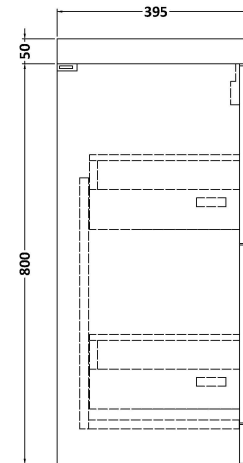

Sales Code: ARN3033D

Description: 600 Fs 2-Drawer Vanity & Basin 3

Packaging Details

Barcode: 5056678449646

Sales Code: NVF3033

Description: 600 Fs 2-Drawer Unit (365 Deep)

Product Dimensions

Height (mm):	800
Width (mm):	600
Depth (mm):	383
Nett Weight (kg):	26

Packaging Dimensions

Height (mm):	835
Width (mm):	632
Depth (mm):	391
Gross Weight (kg):	26.5

Packaging Data

Box Colour:	Brown Cardboard Box
Box Qty:	1
Label Size:	100 x 50
Label Colour:	White Label
Label Qty:	2

Outer Box Dimensions (If Applicable)

Height (mm):	
Width (mm):	
Depth (mm):	
Gross Weight (kg):	
Barcode:	5056678436707

Product Details

Country of Origin:	United Kingdom
Fitting Instruction:	No
CE & UKCA:	N/A
FSC Certified Materials:	Yes
Colour:	Bleached Cuneo Oak
Construction Method:	Cam & Wood Dowel
Construction Type:	Rigid
Cabinet Finish:	MFC Textured Woodgrain
Fascia Finish:	MFC Textured Woodgrain
Cabinet Thickness (mm):	18
Fascia Thickness (mm):	18
Drawer Included:	Yes
Drawer Type:	80mm High Metal S/C Inc Galler
No of Shelves:	0
Hinge Type:	Not Applicable
Hinge Included:	Not Applicable
Adjustable Legs:	No, Not Required
Fixings Included:	Yes
Handle Style:	Contemporary
Waste Shroud:	Yes
Handle Included:	Yes, Supplied
Handle Type:	D-Shape

Sales Code: NVM033

Description: 600 Thin Edged Basin 1Th

Product Dimensions

Height (mm):	170
Width (mm):	610
Depth (mm):	395
Nett Weight (kg):	11

Packaging Dimensions

Height (mm):	190
Width (mm):	630
Depth (mm):	415
Gross Weight (kg):	11.5