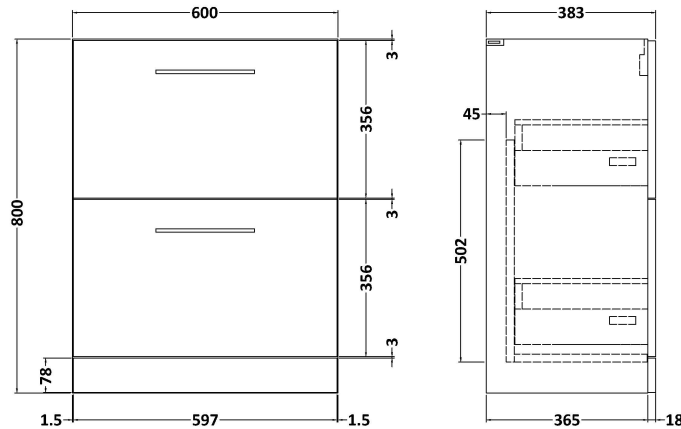

### Product Dimensions

Height (mm):	800
Width (mm):	600
Depth (mm):	383
Nett Weight (kg):	26

### Packaging Dimensions

Height (mm):	835
Width (mm):	632
Depth (mm):	391
Gross Weight (kg):	26.5

### Product Dimensions

Height (mm):	160
Width (mm):	610
Depth (mm):	440
Nett Weight (kg):	11

### Packaging Dimensions

Height (mm):	190
Width (mm):	630
Depth (mm):	415
Gross Weight (kg):	11.5