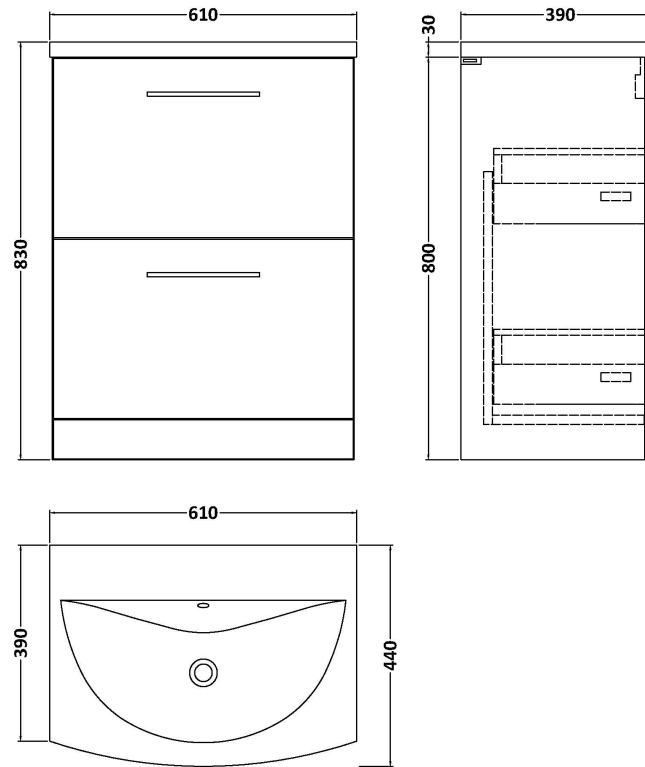

Sales Code: ARN3033G

Description: 600 Fs 2-Drawer Vanity & Basin 4

Packaging Details

Barcode: 5056678449660