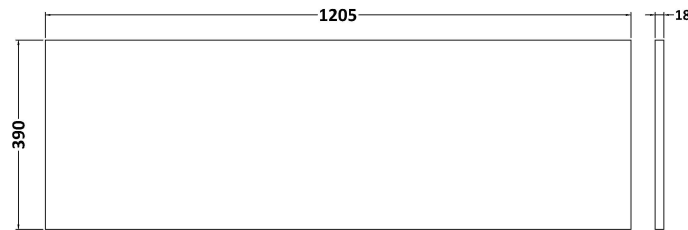

Sales Code: ARN3033W2

Description: 1200 Fs 4-Drawer Vanity & Worktop

Packaging Details

Barcode: 5056678449677

Sales Code: MWD3020

Description: 1200 Worktop (1205X390x18mm)

Product Dimensions

Height (mm):	18
Width (mm):	1205
Depth (mm):	390
Nett Weight (kg):	5

Packaging Dimensions

Height (mm):	25
Width (mm):	1225
Depth (mm):	410
Gross Weight (kg):	5

Packaging Data

Box Colour:	Brown Cardboard Box - Printed
Box Qty:	1
Label Size:	100 x 50
Label Colour:	Not Applicable
Label Qty:	0

Sales Code: NVF3033

Description: 600 Fs 2-Drawer Unit (365 Deep)

Product Dimensions

Height (mm):	800
Width (mm):	600
Depth (mm):	383
Nett Weight (kg):	26

Packaging Dimensions

Height (mm):	835
Width (mm):	632
Depth (mm):	391
Gross Weight (kg):	26.5

Packaging Data

Box Colour:	Brown Cardboard Box
Box Qty:	1
Label Size:	100 x 50
Label Colour:	White Label
Label Qty:	2

Outer Box Dimensions (If Applicable)

Height (mm):	
Width (mm):	
Depth (mm):	
Gross Weight (kg):	
Barcode:	5056678436707