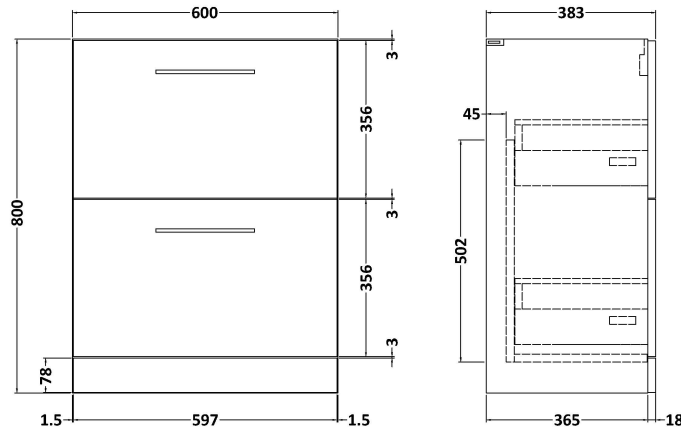

Packaging Dimensions

Height (mm):	25
Width (mm):	1225
Depth (mm):	410
Gross Weight (kg):	5

Packaging Data

Box Colour:	Brown Cardboard Box - Printed
Box Qty:	1
Label Size:	100 x 50
Label Colour:	Not Applicable
Label Qty:	0

Outer Box Dimensions (If Applicable)

Height (mm):	
Width (mm):	
Depth (mm):	
Gross Weight (kg):	
Barcode:	5056678436585

Product Details

Country of Origin:	United Kingdom
Fitting Instruction:	No
CE & UKCA:	N/A
FSC Certified Materials:	Yes
Colour:	Bleached Cuneo Oak
Construction Method:	Not Applicable
Construction Type:	Flat-Pack
Cabinet Finish:	MFC Textured Woodgrain
Fascia Finish:	MFC Textured Woodgrain
Cabinet Thickness (mm):	18
Fascia Thickness (mm):	18
Drawer Included:	Not Applicable
Drawer Type:	Not Applicable
No of Shelves:	Not Applicable
Hinge Type:	Not Applicable
Hinge Included:	Not Applicable
Adjustable Legs:	Not Applicable
Fixings Included:	Yes
Handle Style:	Not Applicable
Waste Shroud:	Not Applicable
Handle Included:	Not Applicable
Handle Type:	Not Applicable

Sales Code: NVF3033

Description: 600 Fs 2-Drawer Unit (365 Deep)

Product Dimensions

Height (mm):	800
Width (mm):	600
Depth (mm):	383
Nett Weight (kg):	26

Packaging Dimensions

Height (mm):	835
Width (mm):	632
Depth (mm):	391
Gross Weight (kg):	26.5

Packaging Data

Box Colour:	Brown Cardboard Box
Box Qty:	1
Label Size:	100 x 50
Label Colour:	White Label
Label Qty:	2

Outer Box Dimensions (If Applicable)

Height (mm):	
Width (mm):	
Depth (mm):	
Gross Weight (kg):	
Barcode:	5056678436707