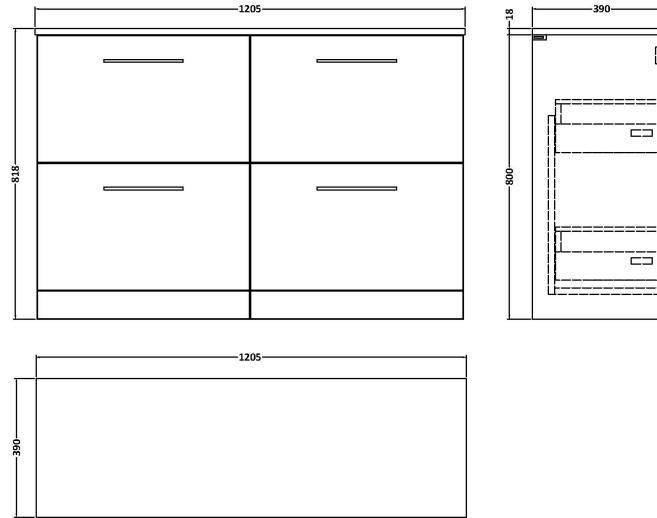

Sales Code: ARN3033W2

Description: 1200 Fs 4-Drawer Vanity & Worktop

Packaging Details

Barcode: 5056678449677

Sales Code: MWD3020

Description: 1200 Worktop (1205X390x18mm)

Product Dimensions

Height (mm):	18
Width (mm):	1205
Depth (mm):	390
Nett Weight (kg):	5

Packaging Dimensions

Height (mm):	25
Width (mm):	1225
Depth (mm):	410
Gross Weight (kg):	5

Packaging Data

Box Colour:	Brown Cardboard Box - Printed
Box Qty:	1
Label Size:	100 x 50
Label Colour:	Not Applicable
Label Qty:	0

Outer Box Dimensions (If Applicable)

Height (mm):	
Width (mm):	
Depth (mm):	
Gross Weight (kg):	
Barcode:	5056678436585

Product Details

Country of Origin:	United Kingdom
Fitting Instruction:	No
CE & UKCA:	N/A
FSC Certified Materials:	Yes
Colour:	Bleached Cuneo Oak
Construction Method:	Not Applicable
Construction Type:	Flat-Pack
Cabinet Finish:	MFC Textured Woodgrain
Fascia Finish:	MFC Textured Woodgrain
Cabinet Thickness (mm):	18
Fascia Thickness (mm):	18
Drawer Included:	Not Applicable
Drawer Type:	Not Applicable
No of Shelves:	Not Applicable
Hinge Type:	Not Applicable
Hinge Included:	Not Applicable
Adjustable Legs:	Not Applicable
Fixings Included:	Yes
Handle Style:	Not Applicable
Waste Shroud:	Not Applicable
Handle Included:	Not Applicable
Handle Type:	Not Applicable

Sales Code: NVF3033

Description: 600 Fs 2-Drawer Unit (365 Deep)

Product Dimensions

Height (mm):	800
Width (mm):	600
Depth (mm):	383
Nett Weight (kg):	26

Packaging Dimensions

Height (mm):	835
Width (mm):	632
Depth (mm):	391
Gross Weight (kg):	26.5