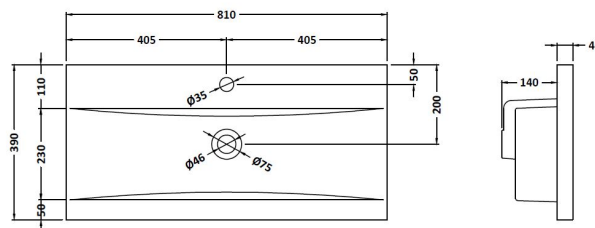

Packaging Dimensions

Height (mm):	835
Width (mm):	832
Depth (mm):	391
Gross Weight (kg):	32

Packaging Data

Box Colour:	Brown Cardboard Box
Box Qty:	1
Label Size:	100 x 50
Label Colour:	White Label
Label Qty:	2

Outer Box Dimensions (If Applicable)

Height (mm):	
Width (mm):	
Depth (mm):	
Gross Weight (kg):	
Barcode:	5056678436714

Product Details

Country of Origin:	United Kingdom
Fitting Instruction:	No
CE & UKCA:	N/A
FSC Certified Materials:	Yes
Colour:	Bleached Cuneo Oak
Construction Method:	Cam & Wood Dowel
Construction Type:	Rigid
Cabinet Finish:	MFC Textured Woodgrain
Fascia Finish:	MFC Textured Woodgrain
Cabinet Thickness (mm):	18
Fascia Thickness (mm):	18
Drawer Included:	Yes
Drawer Type:	80mm High Metal S/C Inc Galler
No of Shelves:	0
Hinge Type:	Not Applicable
Hinge Included:	Not Applicable
Adjustable Legs:	No, Not Required
Fixings Included:	Yes
Handle Style:	Contemporary
Waste Shroud:	Yes
Handle Included:	Yes, Supplied
Handle Type:	D-Shape

Sales Code: NVM015

Description: 800 Mid Edged Basin 1 Th

Product Dimensions

Height (mm):	180
Width (mm):	810
Depth (mm):	390
Nett Weight (kg):	15

Packaging Dimensions

Height (mm):	210
Width (mm):	410
Depth (mm):	830
Gross Weight (kg):	15

Packaging Data

Box Colour:	Brown Cardboard Box
Box Qty:	1
Label Size:	100 x 50
Label Colour:	White Label
Label Qty:	2

Outer Box Dimensions (If Applicable)

Height (mm):	
Width (mm):	
Depth (mm):	
Gross Weight (kg):	
Barcode:	5055369043422