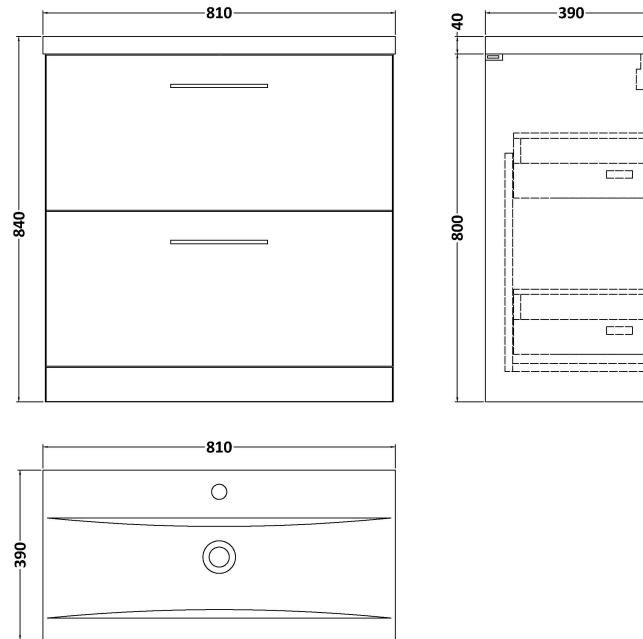

Sales Code: ARN3035A

Description: 800 Fs 2-Drawer Vanity & Basin 1

Packaging Details

Barcode: 5056678449684

Sales Code: NVF3035

Description: 800 Fs 2-Drawer Unit (365 Deep)

Product Dimensions

Height (mm):	800
Width (mm):	800
Depth (mm):	383
Nett Weight (kg):	31.5

Packaging Dimensions

Height (mm):	835
Width (mm):	832
Depth (mm):	391
Gross Weight (kg):	32

Packaging Data

Box Colour:	Brown Cardboard Box
Box Qty:	1
Label Size:	100 x 50
Label Colour:	White Label
Label Qty:	2

Outer Box Dimensions (If Applicable)

Height (mm):	
Width (mm):	
Depth (mm):	
Gross Weight (kg):	
Barcode:	5056678436714

Product Details

Country of Origin:	United Kingdom
Fitting Instruction:	No
CE & UKCA:	N/A
FSC Certified Materials:	Yes
Colour:	Bleached Cuneo Oak
Construction Method:	Cam & Wood Dowel
Construction Type:	Rigid
Cabinet Finish:	MFC Textured Woodgrain
Fascia Finish:	MFC Textured Woodgrain
Cabinet Thickness (mm):	18
Fascia Thickness (mm):	18
Drawer Included:	Yes
Drawer Type:	80mm High Metal S/C Inc Galler
No of Shelves:	0
Hinge Type:	Not Applicable
Hinge Included:	Not Applicable
Adjustable Legs:	No, Not Required
Fixings Included:	Yes
Handle Style:	Contemporary
Waste Shroud:	Yes
Handle Included:	Yes, Supplied
Handle Type:	D-Shape

Sales Code: NVM015

Description: 800 Mid Edged Basin 1 Th

Product Dimensions

Height (mm):	180
Width (mm):	810
Depth (mm):	390
Nett Weight (kg):	15

Packaging Dimensions

Height (mm):	210
Width (mm):	410
Depth (mm):	830
Gross Weight (kg):	15