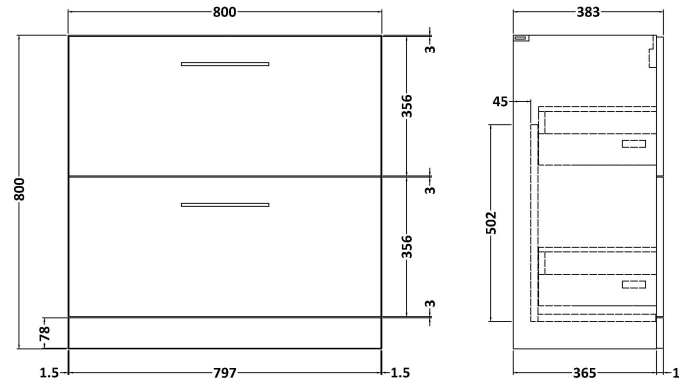

Sales Code: ARN3035A

Description: 800 Fs 2-Drawer Vanity & Basin 1

Packaging Details

Barcode: 5056678449684

Sales Code: NVF3035

Description: 800 Fs 2-Drawer Unit (365 Deep)

Product Dimensions

Height (mm):	800
Width (mm):	800
Depth (mm):	383
Nett Weight (kg):	31.5

Packaging Dimensions

Height (mm):	835
Width (mm):	832
Depth (mm):	391
Gross Weight (kg):	32

Packaging Data

Box Colour:	Brown Cardboard Box
Box Qty:	1
Label Size:	100 x 50
Label Colour:	White Label
Label Qty:	2

Outer Box Dimensions (If Applicable)

Height (mm):	
Width (mm):	
Depth (mm):	
Gross Weight (kg):	
Barcode:	5056678436714

Product Details

Country of Origin:	United Kingdom
Fitting Instruction:	No
CE & UKCA:	N/A
FSC Certified Materials:	Yes
Colour:	Bleached Cuneo Oak
Construction Method:	Cam & Wood Dowel
Construction Type:	Rigid
Cabinet Finish:	MFC Textured Woodgrain
Fascia Finish:	MFC Textured Woodgrain
Cabinet Thickness (mm):	18
Fascia Thickness (mm):	18
Drawer Included:	Yes
Drawer Type:	80mm High Metal S/C Inc Galler
No of Shelves:	0
Hinge Type:	Not Applicable
Hinge Included:	Not Applicable
Adjustable Legs:	No, Not Required
Fixings Included:	Yes
Handle Style:	Contemporary
Waste Shroud:	Yes
Handle Included:	Yes, Supplied
Handle Type:	D-Shape

Sales Code: NVM015

Description: 800 Mid Edged Basin 1 Th

Product Dimensions

Height (mm):	180
Width (mm):	810
Depth (mm):	390
Nett Weight (kg):	15

Packaging Dimensions

Height (mm):	210
Width (mm):	410
Depth (mm):	830
Gross Weight (kg):	15