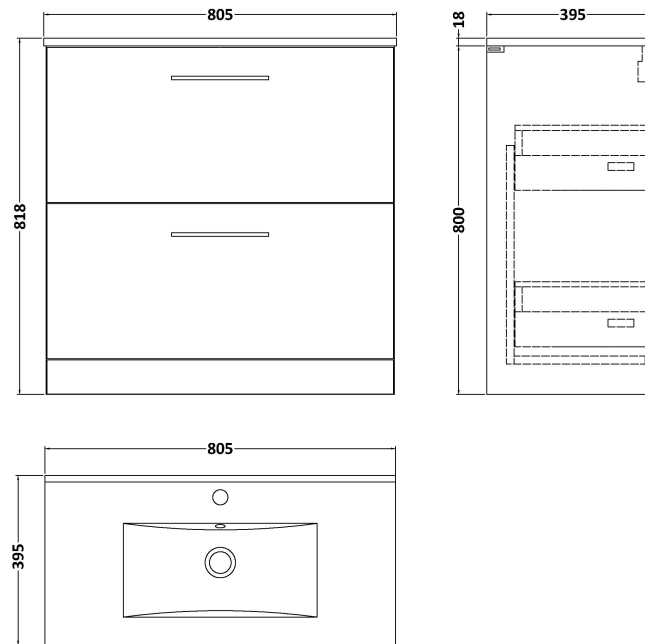

Sales Code: ARN3035B

Description: 800 Fs 2-Drawer Vanity & Basin 2

Packaging Details

Barcode: 5056678449691