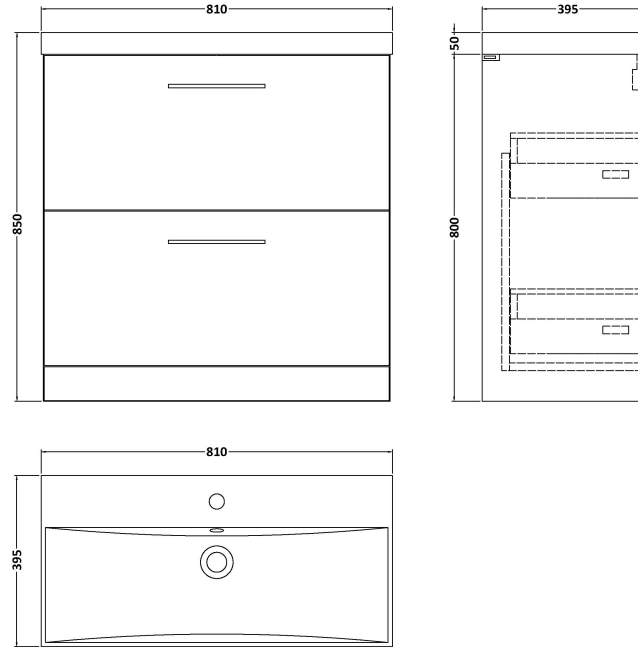

Sales Code: ARN3035D

Description: 800 Fs 2-Drawer Vanity & Basin 3

Packaging Details

Barcode: 5056678449707