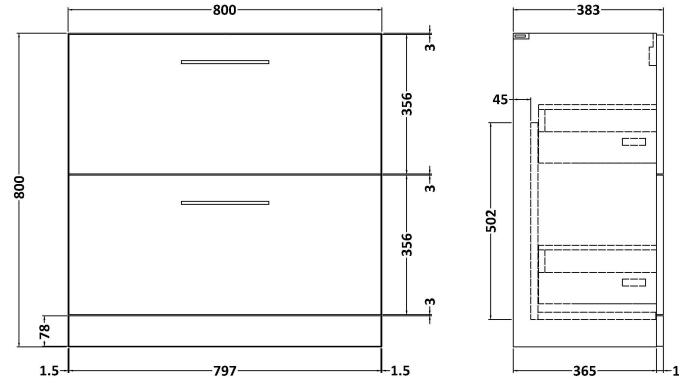

### Product Dimensions

Height (mm):	800
Width (mm):	800
Depth (mm):	383
Nett Weight (kg):	31.5

### Packaging Dimensions

Height (mm):	835
Width (mm):	832
Depth (mm):	391
Gross Weight (kg):	32

### Product Dimensions

Height (mm):	170
Width (mm):	810
Depth (mm):	395
Nett Weight (kg):	14.5

### Packaging Dimensions

Height (mm):	190
Width (mm):	830
Depth (mm):	415
Gross Weight (kg):	15