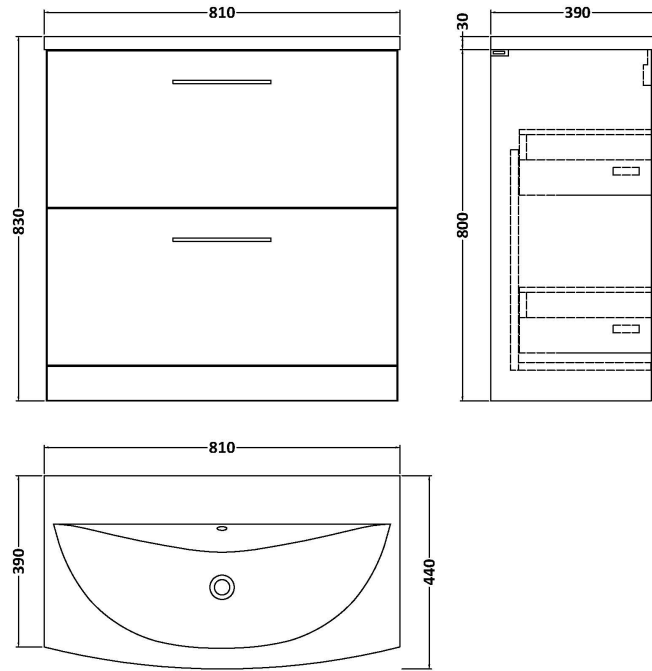

Sales Code: ARN3035G

Description: 800 Fs 2-Drawer Vanity & Basin 4

Packaging Details

Barcode: 5056678449714

Sales Code: NVF3035

Description: 800 Fs 2-Drawer Unit (365 Deep)

Product Dimensions

Height (mm):	800
Width (mm):	800
Depth (mm):	383
Nett Weight (kg):	31.5

Packaging Dimensions

Height (mm):	835
Width (mm):	832
Depth (mm):	391
Gross Weight (kg):	32

Packaging Data

Box Colour:	Brown Cardboard Box
Box Qty:	1
Label Size:	100 x 50
Label Colour:	White Label
Label Qty:	2

Outer Box Dimensions (If Applicable)

Height (mm):	
Width (mm):	
Depth (mm):	
Gross Weight (kg):	
Barcode:	5056678436714

Product Details

Country of Origin:	United Kingdom
Fitting Instruction:	No
CE & UKCA:	N/A
FSC Certified Materials:	Yes
Colour:	Bleached Cuneo Oak
Construction Method:	Cam & Wood Dowel
Construction Type:	Rigid
Cabinet Finish:	MFC Textured Woodgrain
Fascia Finish:	MFC Textured Woodgrain
Cabinet Thickness (mm):	18
Fascia Thickness (mm):	18
Drawer Included:	Yes
Drawer Type:	80mm High Metal S/C Inc Galler
No of Shelves:	0
Hinge Type:	Not Applicable
Hinge Included:	Not Applicable
Adjustable Legs:	No, Not Required
Fixings Included:	Yes
Handle Style:	Contemporary
Waste Shroud:	Yes
Handle Included:	Yes, Supplied
Handle Type:	D-Shape

Sales Code: NVM045

Description: 800 Curved Basin 1Th

Product Dimensions

Height (mm):	160
Width (mm):	810
Depth (mm):	440
Nett Weight (kg):	15

Packaging Dimensions

Height (mm):	190
Width (mm):	830
Depth (mm):	415
Gross Weight (kg):	15.5