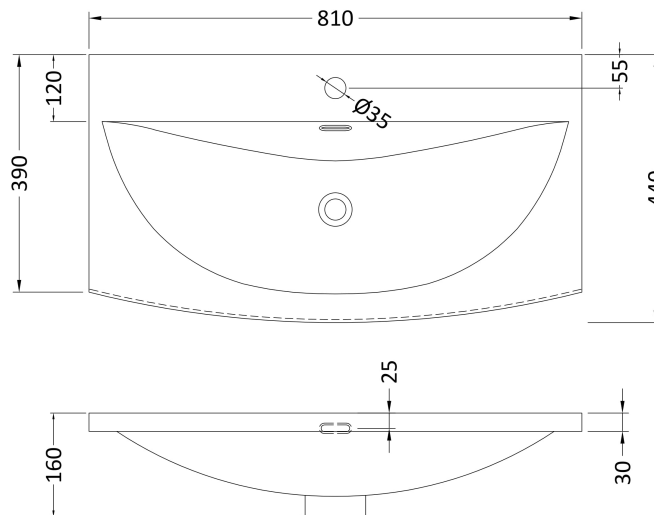

Packaging Dimensions

Height (mm):	835
Width (mm):	832
Depth (mm):	391
Gross Weight (kg):	32

Packaging Data

Box Colour:	Brown Cardboard Box
Box Qty:	1
Label Size:	100 x 50
Label Colour:	White Label
Label Qty:	2

Outer Box Dimensions (If Applicable)

Height (mm):	
Width (mm):	
Depth (mm):	
Gross Weight (kg):	
Barcode:	5056678436714

Product Details

Country of Origin:	United Kingdom
Fitting Instruction:	No
CE & UKCA:	N/A
FSC Certified Materials:	Yes
Colour:	Bleached Cuneo Oak
Construction Method:	Cam & Wood Dowel
Construction Type:	Rigid
Cabinet Finish:	MFC Textured Woodgrain
Fascia Finish:	MFC Textured Woodgrain
Cabinet Thickness (mm):	18
Fascia Thickness (mm):	18
Drawer Included:	Yes
Drawer Type:	80mm High Metal S/C Inc Galler
No of Shelves:	0
Hinge Type:	Not Applicable
Hinge Included:	Not Applicable
Adjustable Legs:	No, Not Required
Fixings Included:	Yes
Handle Style:	Contemporary
Waste Shroud:	Yes
Handle Included:	Yes, Supplied
Handle Type:	D-Shape

Sales Code: NVM045

Description: 800 Curved Basin 1Th

Product Dimensions

Height (mm):	160
Width (mm):	810
Depth (mm):	440
Nett Weight (kg):	15

Packaging Dimensions

Height (mm):	190
Width (mm):	830
Depth (mm):	415
Gross Weight (kg):	15.5

Packaging Data

Box Colour:	Brown Cardboard Box
Box Qty:	1
Label Size:	100 x 50
Label Colour:	White Label
Label Qty:	2

Outer Box Dimensions (If Applicable)

Height (mm):	
Width (mm):	
Depth (mm):	
Gross Weight (kg):	
Barcode:	5056462620978