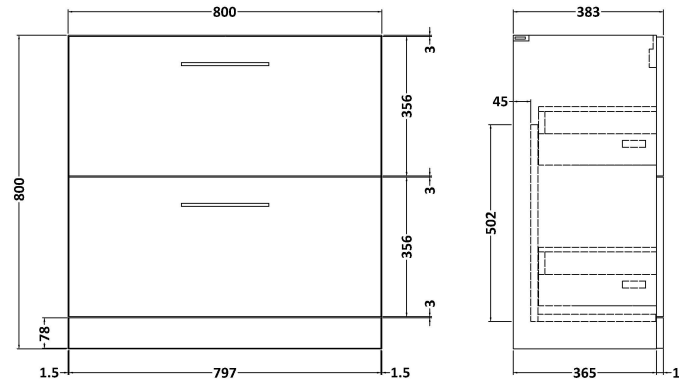

Sales Code: ARN3035G

Description: 800 Fs 2-Drawer Vanity & Basin 4

Packaging Details

Barcode: 5056678449714

Sales Code: NVF3035

Description: 800 Fs 2-Drawer Unit (365 Deep)

Product Dimensions

Height (mm):	800
Width (mm):	800
Depth (mm):	383
Nett Weight (kg):	31.5

Packaging Dimensions

Height (mm):	835
Width (mm):	832
Depth (mm):	391
Gross Weight (kg):	32

Packaging Data

Box Colour:	Brown Cardboard Box
Box Qty:	1
Label Size:	100 x 50
Label Colour:	White Label
Label Qty:	2

Outer Box Dimensions (If Applicable)

Height (mm):	
Width (mm):	
Depth (mm):	
Gross Weight (kg):	
Barcode:	5056678436714

Product Details

Country of Origin:	United Kingdom
Fitting Instruction:	No
CE & UKCA:	N/A
FSC Certified Materials:	Yes
Colour:	Bleached Cuneo Oak
Construction Method:	Cam & Wood Dowel
Construction Type:	Rigid
Cabinet Finish:	MFC Textured Woodgrain
Fascia Finish:	MFC Textured Woodgrain
Cabinet Thickness (mm):	18
Fascia Thickness (mm):	18
Drawer Included:	Yes
Drawer Type:	80mm High Metal S/C Inc Galler
No of Shelves:	0
Hinge Type:	Not Applicable
Hinge Included:	Not Applicable
Adjustable Legs:	No, Not Required
Fixings Included:	Yes
Handle Style:	Contemporary
Waste Shroud:	Yes
Handle Included:	Yes, Supplied
Handle Type:	D-Shape

Sales Code: NVM045

Description: 800 Curved Basin 1Th

Product Dimensions

Height (mm):	160
Width (mm):	810
Depth (mm):	440
Nett Weight (kg):	15

Packaging Dimensions

Height (mm):	190
Width (mm):	830
Depth (mm):	415
Gross Weight (kg):	15.5