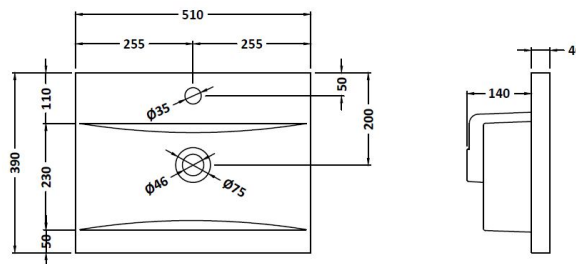

Packaging Dimensions

Height (mm):	835
Width (mm):	520
Depth (mm):	375
Gross Weight (kg):	17.5

Packaging Data

Box Colour:	Brown Cardboard Box
Box Qty:	1
Label Size:	100 x 50
Label Colour:	White Label
Label Qty:	2

Outer Box Dimensions (If Applicable)

Height (mm):	
Width (mm):	
Depth (mm):	
Gross Weight (kg):	
Barcode:	5056462660196

Product Details

Country of Origin:	United Kingdom
Fitting Instruction:	No
CE & UKCA:	N/A
FSC Certified Materials:	Yes
Colour:	Anthracite Woodgrain
Construction Method:	Cam & Wood Dowel
Construction Type:	Rigid
Cabinet Finish:	MFC Textured Woodgrain
Fascia Finish:	MFC Textured Woodgrain
Cabinet Thickness (mm):	18
Fascia Thickness (mm):	18
Drawer Included:	No
Drawer Type:	Not Applicable
No of Shelves:	1
Hinge Type:	95 Degree Clip-On Soft Close
Hinge Included:	Yes, Supplied
Adjustable Legs:	No, Not Required
Fixings Included:	Yes
Handle Style:	Contemporary
Waste Shroud:	No
Handle Included:	Yes, Supplied
Handle Type:	D-Shape

Sales Code: NVM012

Description: 500 Mid-Edged Basin 1 Th

Product Dimensions

Height (mm):	180
Width (mm):	510
Depth (mm):	390
Nett Weight (kg):	10.54

Packaging Dimensions

Height (mm):	210
Width (mm):	410
Depth (mm):	530
Gross Weight (kg):	10.54

Packaging Data

Box Colour:	Brown Cardboard Box - Printed
Box Qty:	1
Label Size:	100 x 50
Label Colour:	White Label
Label Qty:	2

Outer Box Dimensions (If Applicable)

Height (mm):	
Width (mm):	
Depth (mm):	
Gross Weight (kg):	
Barcode:	5055369043446