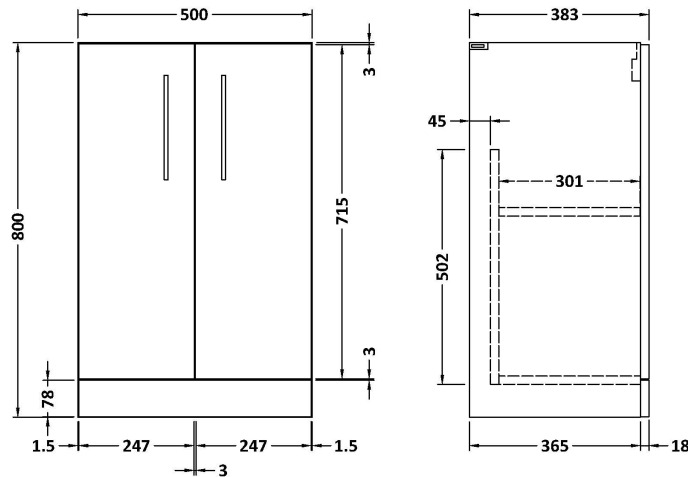

Sales Code: ARN501A

Description: 500 Fs 2-Door Vanity & Basin 1

Packaging Details

Barcode: 5056462615721

Sales Code: NVF501N

Description: 500 Fs 2-Door Unit (365 Deep)

Product Dimensions

Height (mm):	800
Width (mm):	500
Depth (mm):	383
Nett Weight (kg):	17

Packaging Dimensions

Height (mm):	835
Width (mm):	520
Depth (mm):	375
Gross Weight (kg):	17.5

Packaging Data

Box Colour:	Brown Cardboard Box
Box Qty:	1
Label Size:	100 x 50
Label Colour:	White Label
Label Qty:	2

Outer Box Dimensions (If Applicable)

Height (mm):	
Width (mm):	
Depth (mm):	
Gross Weight (kg):	
Barcode:	5056462660196

Product Details

Country of Origin:	United Kingdom
Fitting Instruction:	No
CE & UKCA:	N/A
FSC Certified Materials:	Yes
Colour:	Anthracite Woodgrain
Construction Method:	Cam & Wood Dowel
Construction Type:	Rigid
Cabinet Finish:	MFC Textured Woodgrain
Fascia Finish:	MFC Textured Woodgrain
Cabinet Thickness (mm):	18
Fascia Thickness (mm):	18
Drawer Included:	No
Drawer Type:	Not Applicable
No of Shelves:	1
Hinge Type:	95 Degree Clip-On Soft Close
Hinge Included:	Yes, Supplied
Adjustable Legs:	No, Not Required
Fixings Included:	Yes
Handle Style:	Contemporary
Waste Shroud:	No
Handle Included:	Yes, Supplied
Handle Type:	D-Shape

Sales Code: NVM012

Description: 500 Mid-Edged Basin 1 Th

Product Dimensions

Height (mm):	180
Width (mm):	510
Depth (mm):	390
Nett Weight (kg):	10.54

Packaging Dimensions

Height (mm):	210
Width (mm):	410
Depth (mm):	530
Gross Weight (kg):	10.54