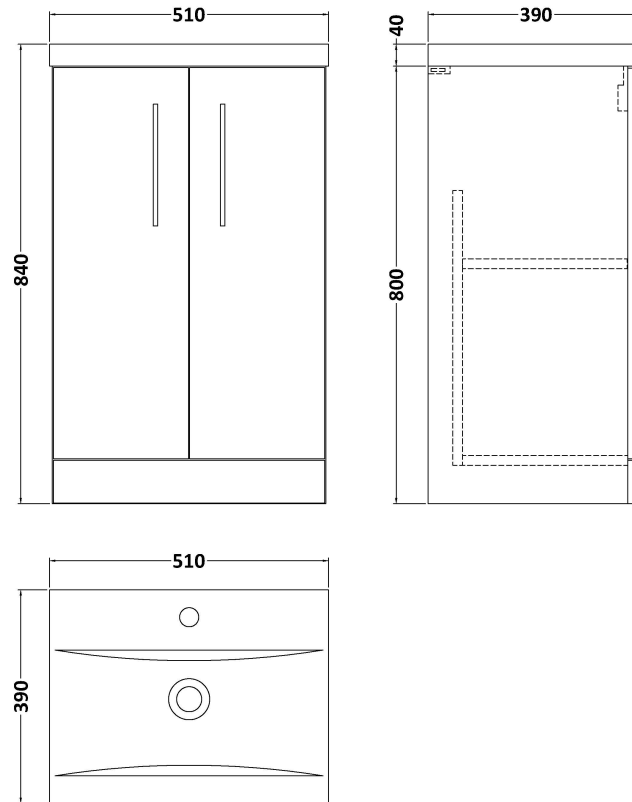

Sales Code: ARN501A

Description: 500 Fs 2-Door Vanity & Basin 1

Packaging Details

Barcode: 5056462615721

Sales Code: NVF501N

Description: 500 Fs 2-Door Unit (365 Deep)

Product Dimensions

Height (mm):	800
Width (mm):	500
Depth (mm):	383
Nett Weight (kg):	17

Packaging Dimensions

Height (mm):	835
Width (mm):	520
Depth (mm):	375
Gross Weight (kg):	17.5

Packaging Data

Box Colour:	Brown Cardboard Box
Box Qty:	1
Label Size:	100 x 50
Label Colour:	White Label
Label Qty:	2

Outer Box Dimensions (If Applicable)

Height (mm):	
Width (mm):	
Depth (mm):	
Gross Weight (kg):	
Barcode:	5056462660196

Product Details

Country of Origin:	United Kingdom
Fitting Instruction:	No
CE & UKCA:	N/A
FSC Certified Materials:	Yes
Colour:	Anthracite Woodgrain
Construction Method:	Cam & Wood Dowel
Construction Type:	Rigid
Cabinet Finish:	MFC Textured Woodgrain
Fascia Finish:	MFC Textured Woodgrain
Cabinet Thickness (mm):	18
Fascia Thickness (mm):	18
Drawer Included:	No
Drawer Type:	Not Applicable
No of Shelves:	1
Hinge Type:	95 Degree Clip-On Soft Close
Hinge Included:	Yes, Supplied
Adjustable Legs:	No, Not Required
Fixings Included:	Yes
Handle Style:	Contemporary
Waste Shroud:	No
Handle Included:	Yes, Supplied
Handle Type:	D-Shape

Sales Code: NVM012

Description: 500 Mid-Edged Basin 1 Th

Product Dimensions

Height (mm):	180
Width (mm):	510
Depth (mm):	390
Nett Weight (kg):	10.54

Packaging Dimensions

Height (mm):	210
Width (mm):	410
Depth (mm):	530
Gross Weight (kg):	10.54