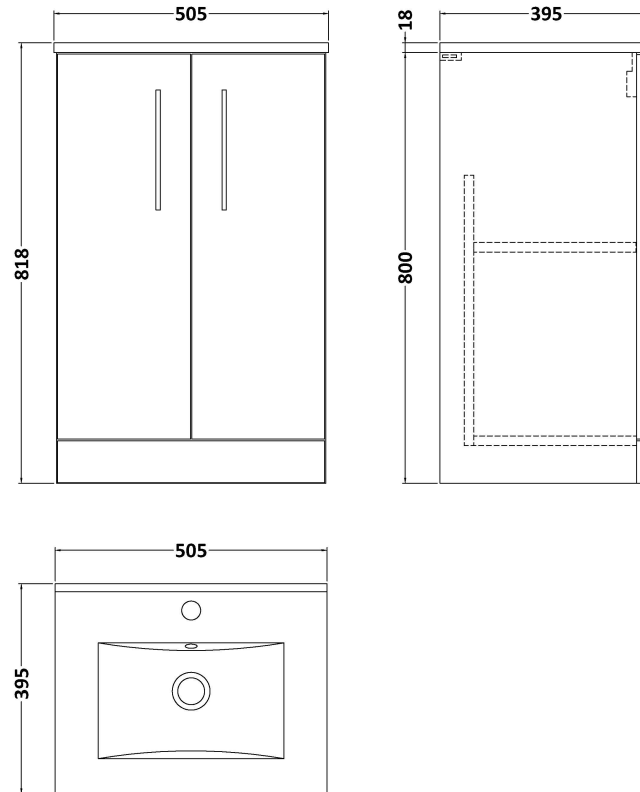

Sales Code: ARN501B

Description: 500 Fs 2-Door Vanity & Basin 2

Packaging Details

Barcode: 5056462615738

Sales Code: NVF501N

Description: 500 Fs 2-Door Unit (365 Deep)

Product Dimensions

Height (mm):	800
Width (mm):	500
Depth (mm):	383
Nett Weight (kg):	17

Packaging Dimensions

Height (mm):	835
Width (mm):	520
Depth (mm):	375
Gross Weight (kg):	17.5

Packaging Data

Box Colour:	Brown Cardboard Box
Box Qty:	1
Label Size:	100 x 50
Label Colour:	White Label
Label Qty:	2

Outer Box Dimensions (If Applicable)

Height (mm):	
Width (mm):	
Depth (mm):	
Gross Weight (kg):	
Barcode:	5056462660196

Product Details

Country of Origin:	United Kingdom
Fitting Instruction:	No
CE & UKCA:	N/A
FSC Certified Materials:	Yes
Colour:	Anthracite Woodgrain
Construction Method:	Cam & Wood Dowel
Construction Type:	Rigid
Cabinet Finish:	MFC Textured Woodgrain
Fascia Finish:	MFC Textured Woodgrain
Cabinet Thickness (mm):	18
Fascia Thickness (mm):	18
Drawer Included:	No
Drawer Type:	Not Applicable
No of Shelves:	1
Hinge Type:	95 Degree Clip-On Soft Close
Hinge Included:	Yes, Supplied
Adjustable Legs:	No, Not Required
Fixings Included:	Yes
Handle Style:	Contemporary
Waste Shroud:	No
Handle Included:	Yes, Supplied
Handle Type:	D-Shape

Sales Code: NVM001

Description: 500mm Minimalist Basin 1Th

Product Dimensions

Height (mm):	170
Width (mm):	500
Depth (mm):	390
Nett Weight (kg):	9

Packaging Dimensions

Height (mm):	400
Width (mm):	520
Depth (mm):	200
Gross Weight (kg):	9