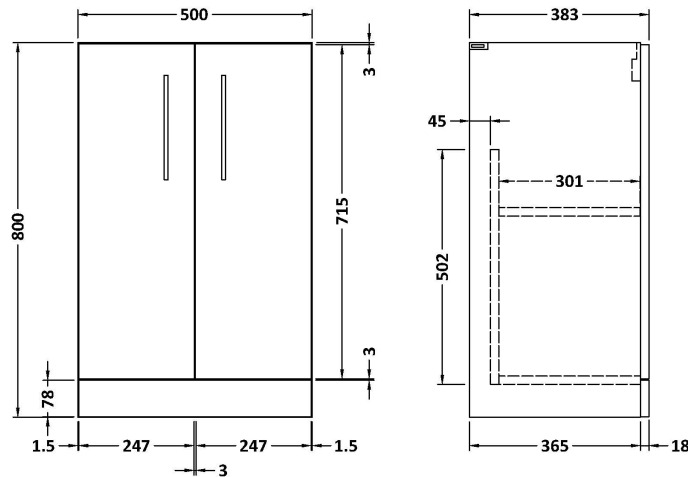

Sales Code: ARN501B

Description: 500 Fs 2-Door Vanity & Basin 2

Packaging Details

Barcode: 5056462615738

Sales Code: NVF501N

Description: 500 Fs 2-Door Unit (365 Deep)

Product Dimensions

Height (mm):	800
Width (mm):	500
Depth (mm):	383
Nett Weight (kg):	17

Packaging Dimensions

Height (mm):	835
Width (mm):	520
Depth (mm):	375
Gross Weight (kg):	17.5

Packaging Data

Box Colour:	Brown Cardboard Box
Box Qty:	1
Label Size:	100 x 50
Label Colour:	White Label
Label Qty:	2

Sales Code: NVM001

Description: 500mm Minimalist Basin 1Th

Product Dimensions

Height (mm):	170
Width (mm):	500
Depth (mm):	390
Nett Weight (kg):	9

Packaging Dimensions

Height (mm):	400
Width (mm):	520
Depth (mm):	200
Gross Weight (kg):	9

Packaging Data

Box Colour:	Brown Cardboard Box
Box Qty:	1
Label Size:	105 x 50
Label Colour:	White Label
Label Qty:	1

Outer Box Dimensions (If Applicable)

Height (mm):	
Width (mm):	
Depth (mm):	
Gross Weight (kg):	
Barcode:	5055275828670