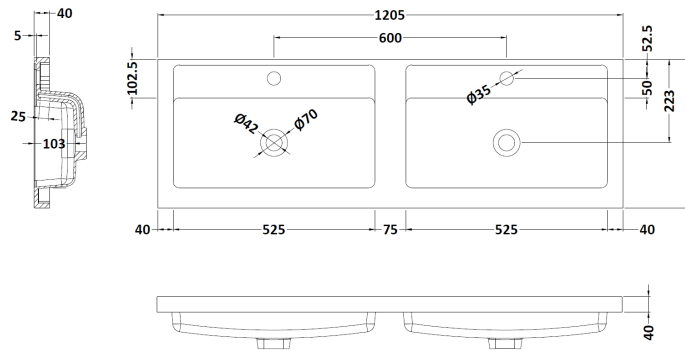

Packaging Dimensions

Height (mm):	835
Width (mm):	620
Depth (mm):	375
Gross Weight (kg):	20

Packaging Data

Box Colour:	Brown Cardboard Box
Box Qty:	1
Label Size:	100 x 50
Label Colour:	White Label
Label Qty:	2

Outer Box Dimensions (If Applicable)

Height (mm):	
Width (mm):	
Depth (mm):	
Gross Weight (kg):	
Barcode:	5056462660219

Product Details

Country of Origin:	United Kingdom
Fitting Instruction:	No
CE & UKCA:	N/A
FSC Certified Materials:	Yes
Colour:	Anthracite Woodgrain
Construction Method:	Cam & Wood Dowel
Construction Type:	Rigid
Cabinet Finish:	MFC Textured Woodgrain
Fascia Finish:	MFC Textured Woodgrain
Cabinet Thickness (mm):	18
Fascia Thickness (mm):	18
Drawer Included:	No
Drawer Type:	Not Applicable
No of Shelves:	1
Hinge Type:	95 Degree Clip-On Soft Close
Hinge Included:	Yes, Supplied
Adjustable Legs:	No, Not Required
Fixings Included:	Yes
Handle Style:	Contemporary
Waste Shroud:	No
Handle Included:	Yes, Supplied
Handle Type:	D-Shape

Sales Code: PMB424

Description: Double Polymarble Basin 1205 X 390

Product Dimensions

Height (mm):	390
Width (mm):	1205
Depth (mm):	157
Nett Weight (kg):	18.12

Packaging Dimensions

Height (mm):	100
Width (mm):	1205
Depth (mm):	400
Gross Weight (kg):	18.12

Packaging Data

Box Colour:	Brown Cardboard Box - Printed
Box Qty:	1
Label Size:	100 x 50
Label Colour:	White Label
Label Qty:	2

Outer Box Dimensions (If Applicable)

Height (mm):	
Width (mm):	
Depth (mm):	
Gross Weight (kg):	
Barcode:	5056211815136