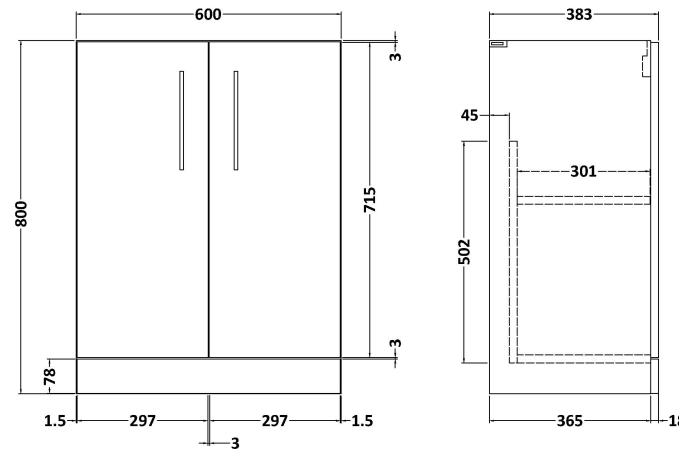

Sales Code: ARN503C

Description: 1200 Fs 4-Door Vanity & Double Basin

Packaging Details

Barcode: 5056462669540

Sales Code: NVF503N

Description: 600 Fs 2-Door Unit (365 Deep)

Product Dimensions

Height (mm):	800
Width (mm):	600
Depth (mm):	383
Nett Weight (kg):	19.5

Packaging Dimensions

Height (mm):	835
Width (mm):	620
Depth (mm):	375
Gross Weight (kg):	20

Packaging Data

Box Colour:	Brown Cardboard Box
Box Qty:	1
Label Size:	100 x 50
Label Colour:	White Label
Label Qty:	2

Outer Box Dimensions (If Applicable)

Height (mm):	
Width (mm):	
Depth (mm):	
Gross Weight (kg):	
Barcode:	5056462660219

Product Details

Country of Origin:	United Kingdom
Fitting Instruction:	No
CE & UKCA:	N/A
FSC Certified Materials:	Yes
Colour:	Anthracite Woodgrain
Construction Method:	Cam & Wood Dowel
Construction Type:	Rigid
Cabinet Finish:	MFC Textured Woodgrain
Fascia Finish:	MFC Textured Woodgrain
Cabinet Thickness (mm):	18
Fascia Thickness (mm):	18
Drawer Included:	No
Drawer Type:	Not Applicable
No of Shelves:	1
Hinge Type:	95 Degree Clip-On Soft Close
Hinge Included:	Yes, Supplied
Adjustable Legs:	No, Not Required
Fixings Included:	Yes
Handle Style:	Contemporary
Waste Shroud:	No
Handle Included:	Yes, Supplied
Handle Type:	D-Shape

Sales Code: PMB424

Description: Double Polymarble Basin 1205 X 390

Product Dimensions

Height (mm):	390
Width (mm):	1205
Depth (mm):	157
Nett Weight (kg):	18.12

Packaging Dimensions

Height (mm):	100
Width (mm):	1205
Depth (mm):	400
Gross Weight (kg):	18.12