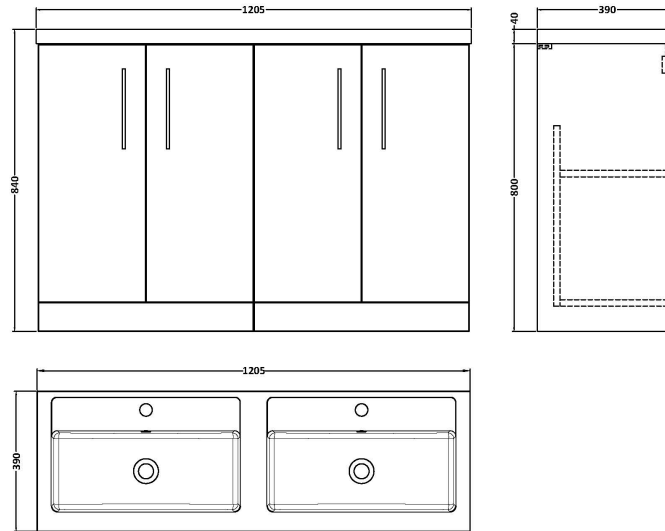

Sales Code: ARN503C

Description: 1200 Fs 4-Door Vanity & Double Basin

Packaging Details

Barcode: 5056462669540

Sales Code: NVF503N

Description: 600 Fs 2-Door Unit (365 Deep)

Product Dimensions

Height (mm):	800
Width (mm):	600
Depth (mm):	383
Nett Weight (kg):	19.5

Packaging Dimensions

Height (mm):	835
Width (mm):	620
Depth (mm):	375
Gross Weight (kg):	20

Packaging Data

Box Colour:	Brown Cardboard Box
Box Qty:	1
Label Size:	100 x 50
Label Colour:	White Label
Label Qty:	2

Outer Box Dimensions (If Applicable)

Height (mm):	
Width (mm):	
Depth (mm):	
Gross Weight (kg):	
Barcode:	5056462660219

Product Details

Country of Origin:	United Kingdom
Fitting Instruction:	No
CE & UKCA:	N/A
FSC Certified Materials:	Yes
Colour:	Anthracite Woodgrain
Construction Method:	Cam & Wood Dowel
Construction Type:	Rigid
Cabinet Finish:	MFC Textured Woodgrain
Fascia Finish:	MFC Textured Woodgrain
Cabinet Thickness (mm):	18
Fascia Thickness (mm):	18
Drawer Included:	No
Drawer Type:	Not Applicable
No of Shelves:	1
Hinge Type:	95 Degree Clip-On Soft Close
Hinge Included:	Yes, Supplied
Adjustable Legs:	No, Not Required
Fixings Included:	Yes
Handle Style:	Contemporary
Waste Shroud:	No
Handle Included:	Yes, Supplied
Handle Type:	D-Shape

Sales Code: PMB424

Description: Double Polymarble Basin 1205 X 390

Product Dimensions

Height (mm):	390
Width (mm):	1205
Depth (mm):	157
Nett Weight (kg):	18.12

Packaging Dimensions

Height (mm):	100
Width (mm):	1205
Depth (mm):	400
Gross Weight (kg):	18.12