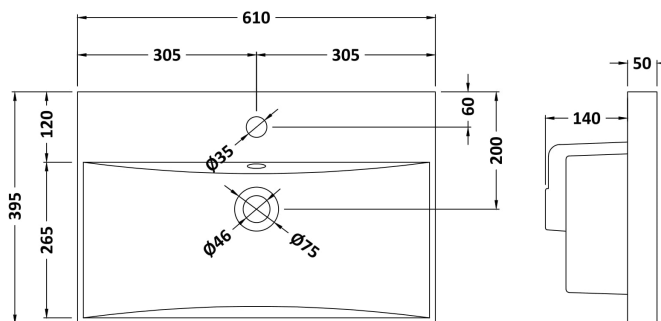

### Product Dimensions

|                   |      |
|-------------------|------|
| Height (mm):      | 800  |
| Width (mm):       | 600  |
| Depth (mm):       | 383  |
| Nett Weight (kg): | 19.5 |

### Packaging Dimensions

|                    |     |
|--------------------|-----|
| Height (mm):       | 835 |
| Width (mm):        | 620 |
| Depth (mm):        | 375 |
| Gross Weight (kg): | 20  |

### Outer Box Dimensions (If Applicable)

|                    |               |
|--------------------|---------------|
| Height (mm):       |               |
| Width (mm):        |               |
| Depth (mm):        |               |
| Gross Weight (kg): |               |
| Barcode:           | 5056462660219 |

### Product Dimensions

|                   |     |
|-------------------|-----|
| Height (mm):      | 170 |
| Width (mm):       | 610 |
| Depth (mm):       | 395 |
| Nett Weight (kg): | 11  |