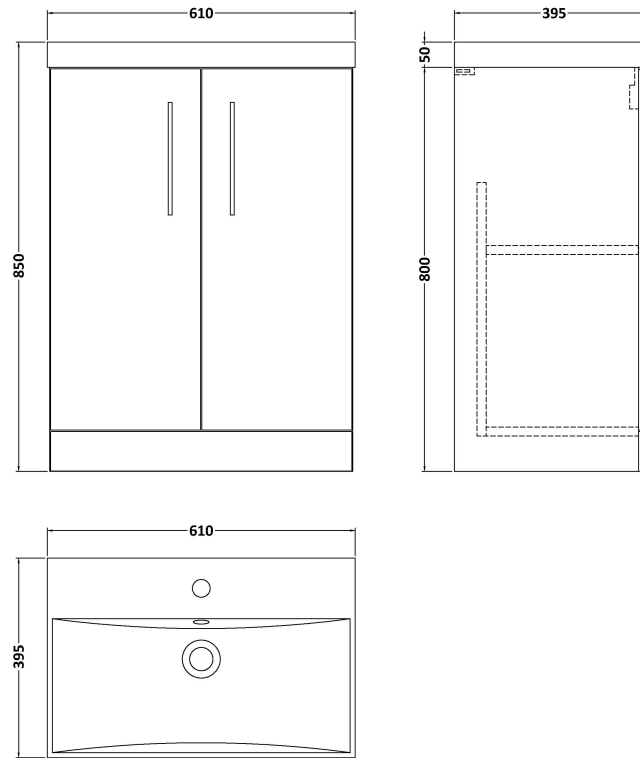

Sales Code: ARN503D

Description: 600 Fs 2-Door Vanity & Basin 3

Packaging Details

Barcode: 5056462614908