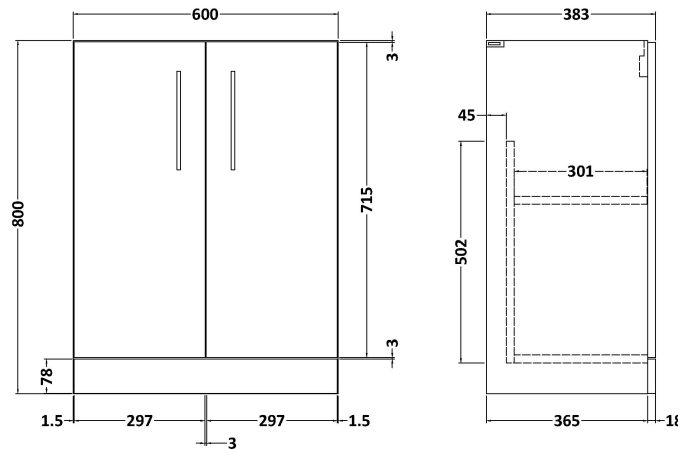

### Product Dimensions

|                   |      |
|-------------------|------|
| Height (mm):      | 800  |
| Width (mm):       | 600  |
| Depth (mm):       | 383  |
| Nett Weight (kg): | 19.5 |

### Packaging Dimensions

|                    |     |
|--------------------|-----|
| Height (mm):       | 835 |
| Width (mm):        | 620 |
| Depth (mm):        | 375 |
| Gross Weight (kg): | 20  |

### Product Dimensions

|                   |     |
|-------------------|-----|
| Height (mm):      | 170 |
| Width (mm):       | 610 |
| Depth (mm):       | 395 |
| Nett Weight (kg): | 11  |

### Packaging Dimensions

|                    |      |
|--------------------|------|
| Height (mm):       | 190  |
| Width (mm):        | 630  |
| Depth (mm):        | 415  |
| Gross Weight (kg): | 11.5 |