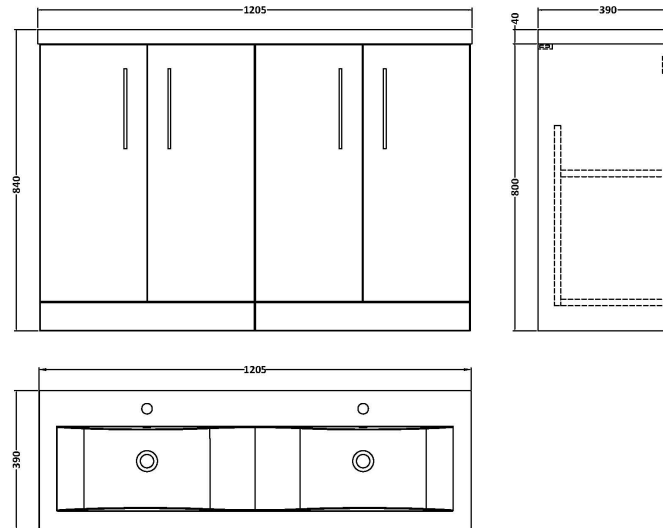

Sales Code: ARN503F

Description: 1200 Fs 4-Door Vanity & Double Basin

Packaging Details

Barcode: 5056462669533

Sales Code: NVF503N

Description: 600 Fs 2-Door Unit (365 Deep)

Product Dimensions

Height (mm):	800
Width (mm):	600
Depth (mm):	383
Nett Weight (kg):	19.5

Packaging Dimensions

Height (mm):	835
Width (mm):	620
Depth (mm):	375
Gross Weight (kg):	20

Packaging Data

Box Colour:	Brown Cardboard Box
Box Qty:	1
Label Size:	100 x 50
Label Colour:	White Label
Label Qty:	2

Outer Box Dimensions (If Applicable)

Height (mm):	
Width (mm):	
Depth (mm):	
Gross Weight (kg):	
Barcode:	5056462660219

Product Details

Country of Origin:	United Kingdom
Fitting Instruction:	No
CE & UKCA:	N/A
FSC Certified Materials:	Yes
Colour:	Anthracite Woodgrain
Construction Method:	Cam & Wood Dowel
Construction Type:	Rigid
Cabinet Finish:	MFC Textured Woodgrain
Fascia Finish:	MFC Textured Woodgrain
Cabinet Thickness (mm):	18
Fascia Thickness (mm):	18
Drawer Included:	No
Drawer Type:	Not Applicable
No of Shelves:	1
Hinge Type:	95 Degree Clip-On Soft Close
Hinge Included:	Yes, Supplied
Adjustable Legs:	No, Not Required
Fixings Included:	Yes
Handle Style:	Contemporary
Waste Shroud:	No
Handle Included:	Yes, Supplied
Handle Type:	D-Shape

Sales Code: CBM424

Description: Double Ceramic Basin 1208X392

Product Dimensions

Height (mm):	390
Width (mm):	1205
Depth (mm):	175
Nett Weight (kg):	27

Packaging Dimensions

Height (mm):	205
Width (mm):	1270
Depth (mm):	510
Gross Weight (kg):	27