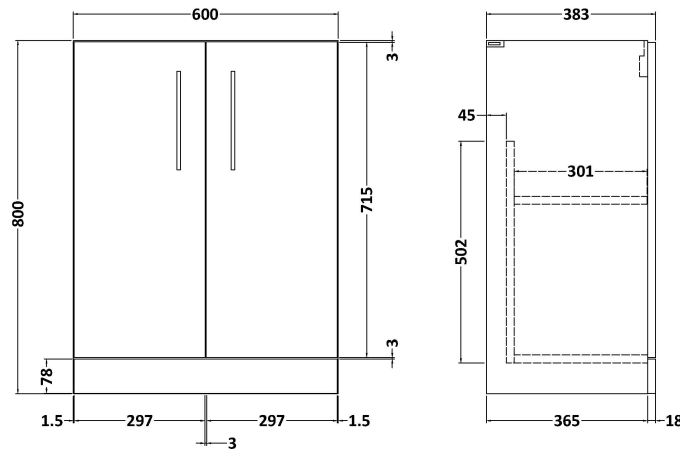

Sales Code: ARN503F

Description: 1200 Fs 4-Door Vanity & Double Basin

Packaging Details

Barcode: 5056462669533

Sales Code: NVF503N

Description: 600 Fs 2-Door Unit (365 Deep)

Product Dimensions

Height (mm):	800
Width (mm):	600
Depth (mm):	383
Nett Weight (kg):	19.5

Packaging Dimensions

Height (mm):	835
Width (mm):	620
Depth (mm):	375
Gross Weight (kg):	20

Packaging Data

Box Colour:	Brown Cardboard Box
Box Qty:	1
Label Size:	100 x 50
Label Colour:	White Label
Label Qty:	2

Outer Box Dimensions (If Applicable)

Height (mm):	
Width (mm):	
Depth (mm):	
Gross Weight (kg):	
Barcode:	5056462660219

Product Details

Country of Origin:	United Kingdom
Fitting Instruction:	No
CE & UKCA:	N/A
FSC Certified Materials:	Yes
Colour:	Anthracite Woodgrain
Construction Method:	Cam & Wood Dowel
Construction Type:	Rigid
Cabinet Finish:	MFC Textured Woodgrain
Fascia Finish:	MFC Textured Woodgrain
Cabinet Thickness (mm):	18
Fascia Thickness (mm):	18
Drawer Included:	No
Drawer Type:	Not Applicable
No of Shelves:	1
Hinge Type:	95 Degree Clip-On Soft Close
Hinge Included:	Yes, Supplied
Adjustable Legs:	No, Not Required
Fixings Included:	Yes
Handle Style:	Contemporary
Waste Shroud:	No
Handle Included:	Yes, Supplied
Handle Type:	D-Shape

Sales Code: CBM424

Description: Double Ceramic Basin 1208X392

Product Dimensions

Height (mm):	390
Width (mm):	1205
Depth (mm):	175
Nett Weight (kg):	27

Packaging Dimensions

Height (mm):	205
Width (mm):	1270
Depth (mm):	510
Gross Weight (kg):	27