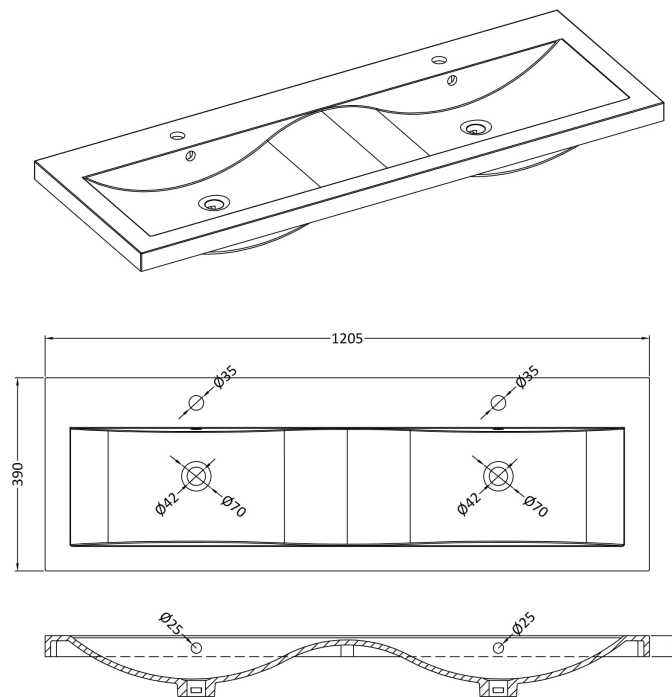

Sales Code: ARN503F

Description: 1200 Fs 4-Door Vanity & Double Basin

Packaging Details

Barcode: 5056462669533

Sales Code: NVF503N

Description: 600 Fs 2-Door Unit (365 Deep)

Product Dimensions

Height (mm):	800
Width (mm):	600
Depth (mm):	383
Nett Weight (kg):	19.5

Packaging Dimensions

Height (mm):	835
Width (mm):	620
Depth (mm):	375
Gross Weight (kg):	20

Packaging Data

Box Colour:	Brown Cardboard Box
Box Qty:	1
Label Size:	100 x 50
Label Colour:	White Label
Label Qty:	2

Outer Box Dimensions (If Applicable)

Height (mm):	
Width (mm):	
Depth (mm):	
Gross Weight (kg):	
Barcode:	5056462660219

Product Details

Country of Origin:	United Kingdom
Fitting Instruction:	No
CE & UKCA:	N/A
FSC Certified Materials:	Yes
Colour:	Anthracite Woodgrain
Construction Method:	Cam & Wood Dowel
Construction Type:	Rigid
Cabinet Finish:	MFC Textured Woodgrain
Fascia Finish:	MFC Textured Woodgrain
Cabinet Thickness (mm):	18
Fascia Thickness (mm):	18
Drawer Included:	No
Drawer Type:	Not Applicable
No of Shelves:	1
Hinge Type:	95 Degree Clip-On Soft Close
Hinge Included:	Yes, Supplied
Adjustable Legs:	No, Not Required
Fixings Included:	Yes
Handle Style:	Contemporary
Waste Shroud:	No
Handle Included:	Yes, Supplied
Handle Type:	D-Shape

Sales Code: CBM424

Description: Double Ceramic Basin 1208X392

Product Dimensions

Height (mm):	390
Width (mm):	1205
Depth (mm):	175
Nett Weight (kg):	27

Packaging Dimensions

Height (mm):	205
Width (mm):	1270
Depth (mm):	510
Gross Weight (kg):	27