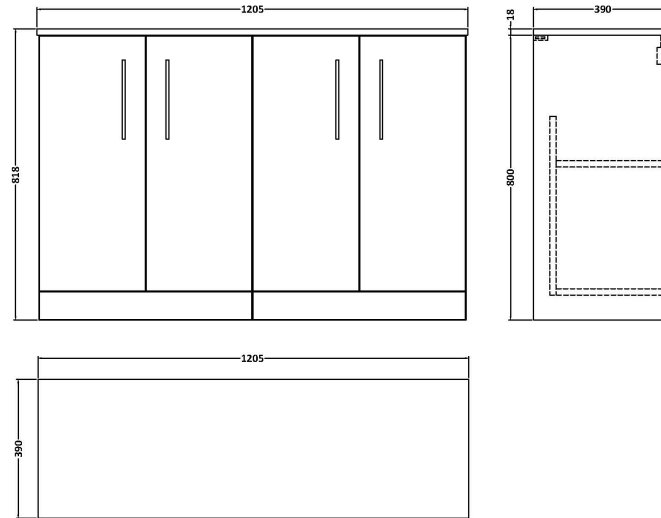

Sales Code: ARN503W2

Description: 1200 Fs 4-Door Vanity & Worktop

Packaging Details

Barcode: 5056462669557

Sales Code: NVF503N

Description: 600 Fs 2-Door Unit (365 Deep)

Product Dimensions

Height (mm):	800
Width (mm):	600
Depth (mm):	383
Nett Weight (kg):	19.5

Packaging Dimensions

Height (mm):	835
Width (mm):	620
Depth (mm):	375
Gross Weight (kg):	20

Packaging Data

Box Colour:	Brown Cardboard Box
Box Qty:	1
Label Size:	100 x 50
Label Colour:	White Label
Label Qty:	2

Outer Box Dimensions (If Applicable)

Height (mm):	
Width (mm):	
Depth (mm):	
Gross Weight (kg):	
Barcode:	5056462660219

Product Details

Country of Origin:	United Kingdom
Fitting Instruction:	No
CE & UKCA:	N/A
FSC Certified Materials:	Yes
Colour:	Anthracite Woodgrain
Construction Method:	Cam & Wood Dowel
Construction Type:	Rigid
Cabinet Finish:	MFC Textured Woodgrain
Fascia Finish:	MFC Textured Woodgrain
Cabinet Thickness (mm):	18
Fascia Thickness (mm):	18
Drawer Included:	No
Drawer Type:	Not Applicable
No of Shelves:	1
Hinge Type:	95 Degree Clip-On Soft Close
Hinge Included:	Yes, Supplied
Adjustable Legs:	No, Not Required
Fixings Included:	Yes
Handle Style:	Contemporary
Waste Shroud:	No
Handle Included:	Yes, Supplied
Handle Type:	D-Shape

Sales Code: MWD520N

Description: 1200 Worktop (1205X390x18mm)

Product Dimensions

Height (mm):	18
Width (mm):	1205
Depth (mm):	390
Nett Weight (kg):	4.5

Packaging Dimensions

Height (mm):	25
Width (mm):	1225
Depth (mm):	410
Gross Weight (kg):	5