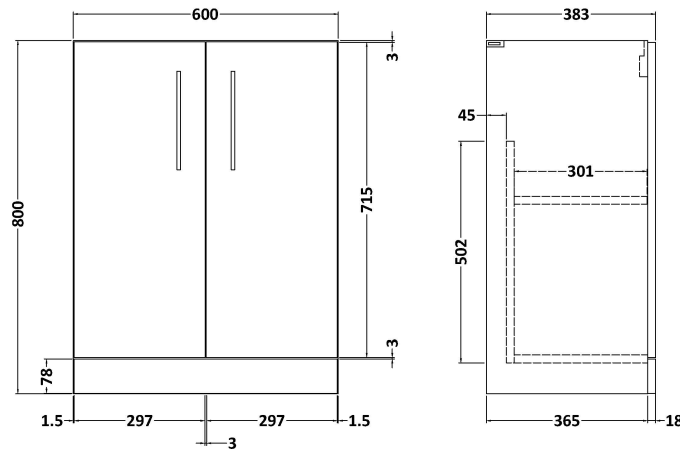

Sales Code: ARN503W2

Description: 1200 Fs 4-Door Vanity & Worktop

Packaging Details

Barcode: 5056462669557

Sales Code: NVF503N

Description: 600 Fs 2-Door Unit (365 Deep)

Product Dimensions

Height (mm):	800
Width (mm):	600
Depth (mm):	383
Nett Weight (kg):	19.5

Packaging Dimensions

Height (mm):	835
Width (mm):	620
Depth (mm):	375
Gross Weight (kg):	20

Packaging Data

Box Colour:	Brown Cardboard Box
Box Qty:	1
Label Size:	100 x 50
Label Colour:	White Label
Label Qty:	2

Outer Box Dimensions (If Applicable)

Height (mm):	
Width (mm):	
Depth (mm):	
Gross Weight (kg):	
Barcode:	5056462660219

Product Details

Country of Origin:	United Kingdom
Fitting Instruction:	No
CE & UKCA:	N/A
FSC Certified Materials:	Yes
Colour:	Anthracite Woodgrain
Construction Method:	Cam & Wood Dowel
Construction Type:	Rigid
Cabinet Finish:	MFC Textured Woodgrain
Fascia Finish:	MFC Textured Woodgrain
Cabinet Thickness (mm):	18
Fascia Thickness (mm):	18
Drawer Included:	No
Drawer Type:	Not Applicable
No of Shelves:	1
Hinge Type:	95 Degree Clip-On Soft Close
Hinge Included:	Yes, Supplied
Adjustable Legs:	No, Not Required
Fixings Included:	Yes
Handle Style:	Contemporary
Waste Shroud:	No
Handle Included:	Yes, Supplied
Handle Type:	D-Shape

Sales Code: MWD520N

Description: 1200 Worktop (1205X390x18mm)

Product Dimensions

Height (mm):	18
Width (mm):	1205
Depth (mm):	390
Nett Weight (kg):	4.5

Packaging Dimensions

Height (mm):	25
Width (mm):	1225
Depth (mm):	410
Gross Weight (kg):	5