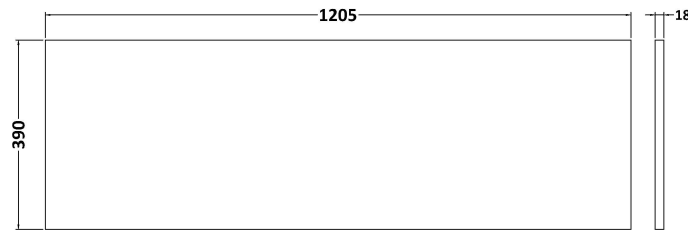

Packaging Dimensions

Height (mm):	835
Width (mm):	620
Depth (mm):	375
Gross Weight (kg):	20

Packaging Data

Box Colour:	Brown Cardboard Box
Box Qty:	1
Label Size:	100 x 50
Label Colour:	White Label
Label Qty:	2

Outer Box Dimensions (If Applicable)

Height (mm):	
Width (mm):	
Depth (mm):	
Gross Weight (kg):	
Barcode:	5056462660219

Product Details

Country of Origin:	United Kingdom
Fitting Instruction:	No
CE & UKCA:	N/A
FSC Certified Materials:	Yes
Colour:	Anthracite Woodgrain
Construction Method:	Cam & Wood Dowel
Construction Type:	Rigid
Cabinet Finish:	MFC Textured Woodgrain
Fascia Finish:	MFC Textured Woodgrain
Cabinet Thickness (mm):	18
Fascia Thickness (mm):	18
Drawer Included:	No
Drawer Type:	Not Applicable
No of Shelves:	1
Hinge Type:	95 Degree Clip-On Soft Close
Hinge Included:	Yes, Supplied
Adjustable Legs:	No, Not Required
Fixings Included:	Yes
Handle Style:	Contemporary
Waste Shroud:	No
Handle Included:	Yes, Supplied
Handle Type:	D-Shape

Sales Code: MWD520N

Description: 1200 Worktop (1205X390x18mm)

Product Dimensions

Height (mm):	18
Width (mm):	1205
Depth (mm):	390
Nett Weight (kg):	4.5

Packaging Dimensions

Height (mm):	25
Width (mm):	1225
Depth (mm):	410
Gross Weight (kg):	5

Packaging Data

Box Colour:	Brown Cardboard Box - Printed
Box Qty:	1
Label Size:	100 x 50
Label Colour:	Not Applicable
Label Qty:	0

Outer Box Dimensions (If Applicable)

Height (mm):	
Width (mm):	
Depth (mm):	
Gross Weight (kg):	
Barcode:	5056462660431