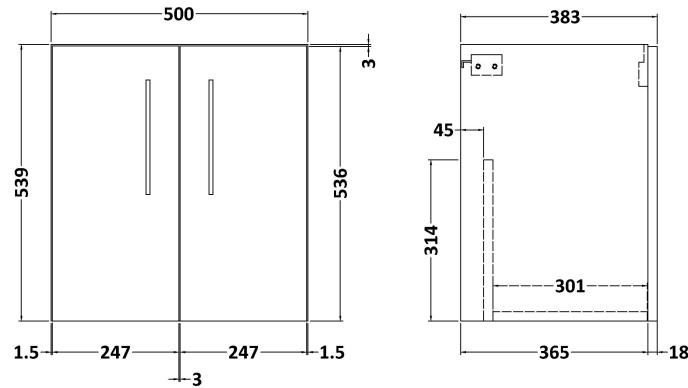

Sales Code: ARN521D

Description: 500 Wh 2-Door Vanity & Basin 3

Packaging Details

Barcode: 5056462667300

Sales Code: NVF521N

Description: 500 Wh 2-Door Unit (365 Deep)

Product Dimensions

Height (mm):	539
Width (mm):	500
Depth (mm):	383
Nett Weight (kg):	12.6

Packaging Dimensions

Height (mm):	560
Width (mm):	520
Depth (mm):	405
Gross Weight (kg):	13.1

Packaging Data

Box Colour:	Brown Cardboard Box
Box Qty:	1
Label Size:	100 x 50
Label Colour:	White Label
Label Qty:	2

Sales Code: NVM032

Description: 500 Thin Edged Basin 1Th

Product Dimensions

Height (mm):	170
Width (mm):	510
Depth (mm):	395
Nett Weight (kg):	9.5

Packaging Dimensions

Height (mm):	190
Width (mm):	530
Depth (mm):	415
Gross Weight (kg):	10

Packaging Data

Box Colour:	Brown Cardboard Box - Printed
Box Qty:	1
Label Size:	100 x 50
Label Colour:	White Label
Label Qty:	2

Outer Box Dimensions (If Applicable)

Height (mm):	
Width (mm):	
Depth (mm):	
Gross Weight (kg):	
Barcode:	5056211853411