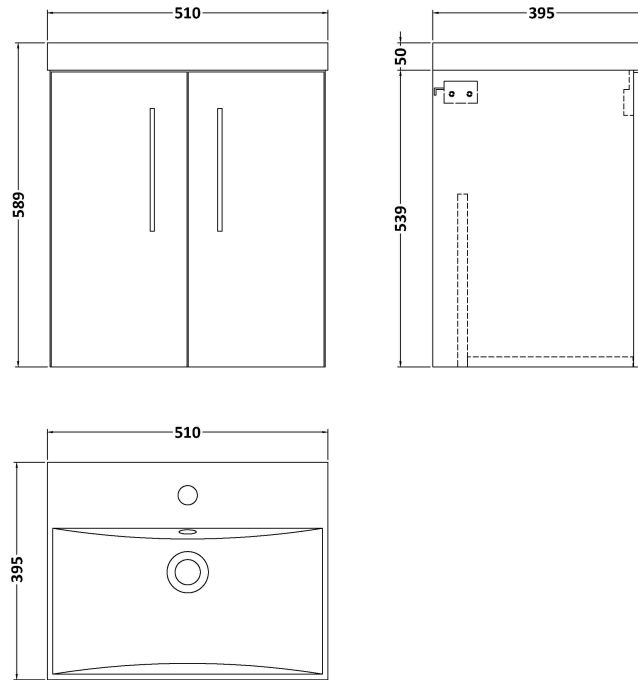

Sales Code: ARN521D

Description: 500 Wh 2-Door Vanity & Basin 3

Packaging Details

Barcode: 5056462667300

Sales Code: NVF521N

Description: 500 Wh 2-Door Unit (365 Deep)

Product Dimensions

Height (mm):	539
Width (mm):	500
Depth (mm):	383
Nett Weight (kg):	12.6

Packaging Dimensions

Height (mm):	560
Width (mm):	520
Depth (mm):	405
Gross Weight (kg):	13.1

Packaging Data

Box Colour:	Brown Cardboard Box
Box Qty:	1
Label Size:	100 x 50
Label Colour:	White Label
Label Qty:	2

Outer Box Dimensions (If Applicable)

Height (mm):	
Width (mm):	
Depth (mm):	
Gross Weight (kg):	
Barcode:	5056462660257

Product Details

Country of Origin:	United Kingdom
Fitting Instruction:	No
CE & UKCA:	N/A
FSC Certified Materials:	Yes
Colour:	Anthracite Woodgrain
Construction Method:	Cam & Wood Dowel
Construction Type:	Rigid
Cabinet Finish:	MFC Textured Woodgrain
Fascia Finish:	MFC Textured Woodgrain
Cabinet Thickness (mm):	18
Fascia Thickness (mm):	18
Drawer Included:	No
Drawer Type:	Not Applicable
No of Shelves:	0
Hinge Type:	95 Degree Clip-On Soft Close
Hinge Included:	Yes, Supplied
Adjustable Legs:	No, Not Required
Fixings Included:	Yes
Handle Style:	Contemporary
Waste Shroud:	No
Handle Included:	Yes, Supplied
Handle Type:	D-Shape

Sales Code: NVM032

Description: 500 Thin Edged Basin 1Th

Product Dimensions

Height (mm):	170
Width (mm):	510
Depth (mm):	395
Nett Weight (kg):	9.5

Packaging Dimensions

Height (mm):	190
Width (mm):	530
Depth (mm):	415
Gross Weight (kg):	10