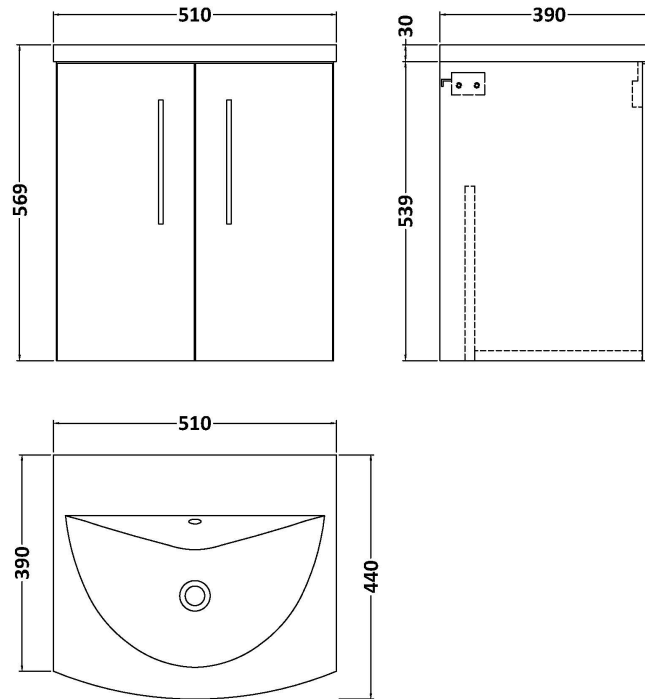

Sales Code: ARN521G

Description: 500 Wh 2-Door Vanity & Basin 4

Packaging Details

Barcode: 5056462680699

Sales Code: NVF521N

Description: 500 Wh 2-Door Unit (365 Deep)

Product Dimensions

Height (mm):	539
Width (mm):	500
Depth (mm):	383
Nett Weight (kg):	12.6

Packaging Dimensions

Height (mm):	560
Width (mm):	520
Depth (mm):	405
Gross Weight (kg):	13.1

Packaging Data

Box Colour:	Brown Cardboard Box
Box Qty:	1
Label Size:	100 x 50
Label Colour:	White Label
Label Qty:	2

Outer Box Dimensions (If Applicable)

Height (mm):	
Width (mm):	
Depth (mm):	
Gross Weight (kg):	
Barcode:	5056462660257

Product Details

Country of Origin:	United Kingdom
Fitting Instruction:	No
CE & UKCA:	N/A
FSC Certified Materials:	Yes
Colour:	Anthracite Woodgrain
Construction Method:	Cam & Wood Dowel
Construction Type:	Rigid
Cabinet Finish:	MFC Textured Woodgrain
Fascia Finish:	MFC Textured Woodgrain
Cabinet Thickness (mm):	18
Fascia Thickness (mm):	18
Drawer Included:	No
Drawer Type:	Not Applicable
No of Shelves:	0
Hinge Type:	95 Degree Clip-On Soft Close
Hinge Included:	Yes, Supplied
Adjustable Legs:	No, Not Required
Fixings Included:	Yes
Handle Style:	Contemporary
Waste Shroud:	No
Handle Included:	Yes, Supplied
Handle Type:	D-Shape

Sales Code: NVM042

Description: 500 Curved Basin 1Th

Product Dimensions

Height (mm):	160
Width (mm):	510
Depth (mm):	440
Nett Weight (kg):	9

Packaging Dimensions

Height (mm):	190
Width (mm):	530
Depth (mm):	415
Gross Weight (kg):	9.5