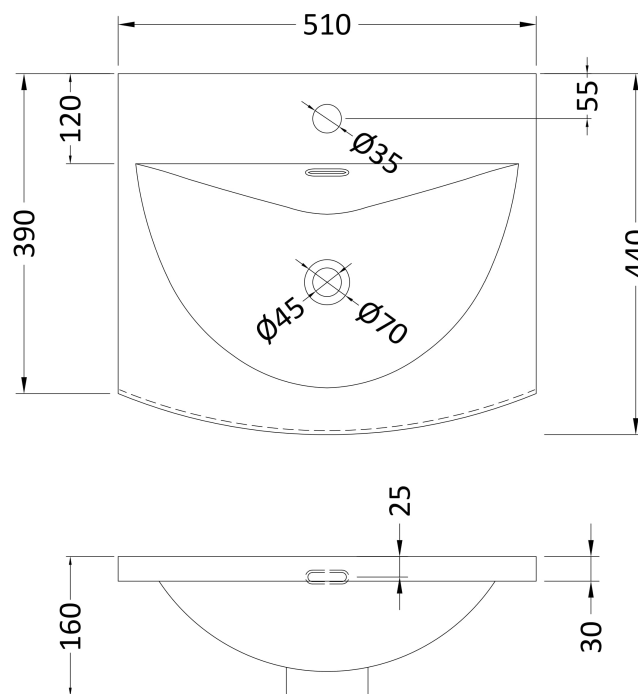

Sales Code: ARN521G

Description: 500 Wh 2-Door Vanity & Basin 4

Packaging Details

Barcode: 5056462680699

Sales Code: NVF521N

Description: 500 Wh 2-Door Unit (365 Deep)

Product Dimensions

Height (mm):	539
Width (mm):	500
Depth (mm):	383
Nett Weight (kg):	12.6

Packaging Dimensions

Height (mm):	560
Width (mm):	520
Depth (mm):	405
Gross Weight (kg):	13.1

Packaging Data

Box Colour:	Brown Cardboard Box
Box Qty:	1
Label Size:	100 x 50
Label Colour:	White Label
Label Qty:	2

Sales Code: NVM042

Description: 500 Curved Basin 1Th

Product Dimensions

Height (mm):	160
Width (mm):	510
Depth (mm):	440
Nett Weight (kg):	9

Packaging Dimensions

Height (mm):	190
Width (mm):	530
Depth (mm):	415
Gross Weight (kg):	9.5

Packaging Data

Box Colour:	Brown Cardboard Box - Printed
Box Qty:	1
Label Size:	100 x 50
Label Colour:	White Label
Label Qty:	2

Outer Box Dimensions (If Applicable)

Height (mm):	
Width (mm):	
Depth (mm):	
Gross Weight (kg):	
Barcode:	5056462620985