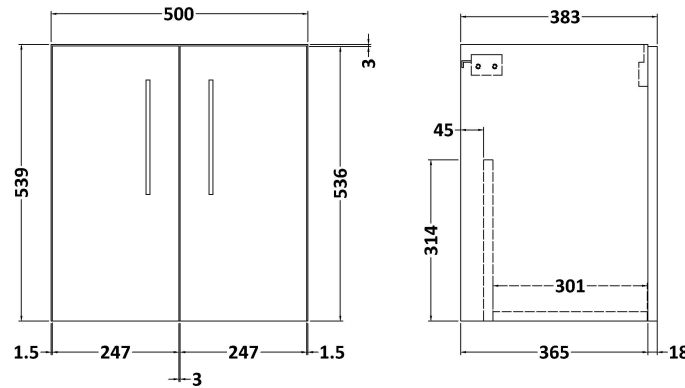

Sales Code: ARN521G

Description: 500 Wh 2-Door Vanity & Basin 4

Packaging Details

Barcode: 5056462680699

Sales Code: NVF521N

Description: 500 Wh 2-Door Unit (365 Deep)

Product Dimensions

Height (mm):	539
Width (mm):	500
Depth (mm):	383
Nett Weight (kg):	12.6

Packaging Dimensions

Height (mm):	560
Width (mm):	520
Depth (mm):	405
Gross Weight (kg):	13.1

Packaging Data

Box Colour:	Brown Cardboard Box
Box Qty:	1
Label Size:	100 x 50
Label Colour:	White Label
Label Qty:	2

Sales Code: NVM042

Description: 500 Curved Basin 1Th

Product Dimensions

Height (mm):	160
Width (mm):	510
Depth (mm):	440
Nett Weight (kg):	9

Packaging Dimensions

Height (mm):	190
Width (mm):	530
Depth (mm):	415
Gross Weight (kg):	9.5

Packaging Data

Box Colour:	Brown Cardboard Box - Printed
Box Qty:	1
Label Size:	100 x 50
Label Colour:	White Label
Label Qty:	2

Outer Box Dimensions (If Applicable)

Height (mm):	
Width (mm):	
Depth (mm):	
Gross Weight (kg):	
Barcode:	5056462620985