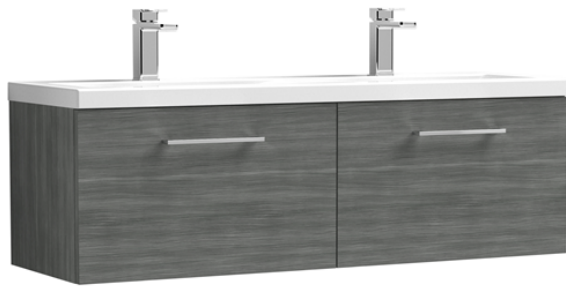

Sales Code: ARN522F

Description: 1200 Wh 2-Drawer Vanity & Double Basin

Packaging Details

Barcode: 5056462669953

Sales Code: NVF522N

Description: 600 Single Drawer Unit (365 Deep)

Product Dimensions

Height (mm):	359
Width (mm):	600
Depth (mm):	383
Nett Weight (kg):	13

Outer Box Dimensions (If Applicable)

Height (mm):	
Width (mm):	
Depth (mm):	
Gross Weight (kg):	
Barcode:	5056462660837

Product Details

Country of Origin:	United Kingdom
Fitting Instruction:	No
CE & UKCA:	N/A
FSC Certified Materials:	Yes
Colour:	Anthracite Woodgrain
Construction Method:	Cam & Wood Dowel
Construction Type:	Rigid
Cabinet Finish:	MFC Textured Woodgrain
Fascia Finish:	MFC Textured Woodgrain
Cabinet Thickness (mm):	18
Fascia Thickness (mm):	18
Drawer Included:	Yes
Drawer Type:	80mm High Metal S/C Inc Galler
No of Shelves:	0
Hinge Type:	Not Applicable
Hinge Included:	Not Applicable
Adjustable Legs:	No, Not Required
Fixings Included:	Yes
Handle Style:	Contemporary
Waste Shroud:	Yes
Handle Included:	Yes, Supplied
Handle Type:	D-Shape

Sales Code: CBM424

Description: Double Ceramic Basin 1208X392

Product Dimensions

Height (mm):	390
Width (mm):	1205
Depth (mm):	175
Nett Weight (kg):	27

Packaging Dimensions

Height (mm):	205
Width (mm):	1270
Depth (mm):	510
Gross Weight (kg):	27