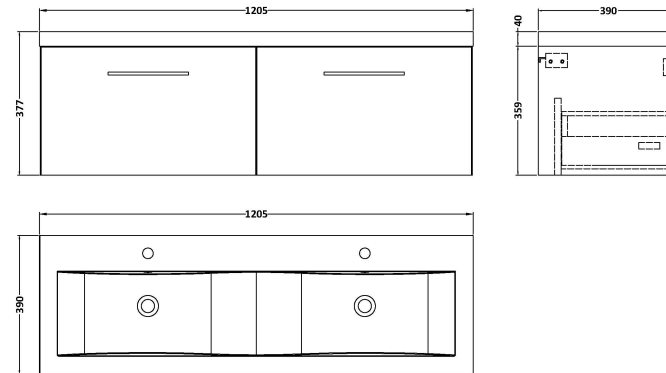

Sales Code: ARN522F

Description: 1200 Wh 2-Drawer Vanity & Double Basin

Packaging Details

Barcode: 5056462669953

Sales Code: NVF522N

Description: 600 Single Drawer Unit (365 Deep)

Product Dimensions

Height (mm):	359
Width (mm):	600
Depth (mm):	383
Nett Weight (kg):	13

Packaging Dimensions

Height (mm):	391
Width (mm):	632
Depth (mm):	391
Gross Weight (kg):	13.5

Packaging Data

Box Colour:	Brown Cardboard Box
Box Qty:	1
Label Size:	100 x 50
Label Colour:	White Label
Label Qty:	2

Outer Box Dimensions (If Applicable)

Height (mm):	
Width (mm):	
Depth (mm):	
Gross Weight (kg):	
Barcode:	5056462660837

Product Details

Country of Origin:	United Kingdom
Fitting Instruction:	No
CE & UKCA:	N/A
FSC Certified Materials:	Yes
Colour:	Anthracite Woodgrain
Construction Method:	Cam & Wood Dowel
Construction Type:	Rigid
Cabinet Finish:	MFC Textured Woodgrain
Fascia Finish:	MFC Textured Woodgrain
Cabinet Thickness (mm):	18
Fascia Thickness (mm):	18
Drawer Included:	Yes
Drawer Type:	80mm High Metal S/C Inc Galler
No of Shelves:	0
Hinge Type:	Not Applicable
Hinge Included:	Not Applicable
Adjustable Legs:	No, Not Required
Fixings Included:	Yes
Handle Style:	Contemporary
Waste Shroud:	Yes
Handle Included:	Yes, Supplied
Handle Type:	D-Shape

Sales Code: CBM424

Description: Double Ceramic Basin 1208X392

Product Dimensions

Height (mm):	390
Width (mm):	1205
Depth (mm):	175
Nett Weight (kg):	27

Packaging Dimensions

Height (mm):	205
Width (mm):	1270
Depth (mm):	510
Gross Weight (kg):	27