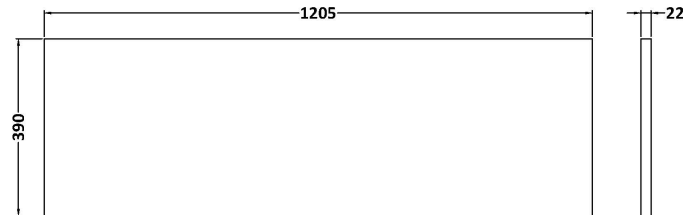

Sales Code: ARN522LSW2

Description: 1200 Wh 2-Drawer Vanity & Laminate Top

Packaging Details

Barcode: 5056678457009

Sales Code: NVF522N

Description: 600 Single Drawer Unit (365 Deep)

Product Dimensions

Height (mm):	359
Width (mm):	600
Depth (mm):	383
Nett Weight (kg):	13

Packaging Dimensions

Height (mm):	391
Width (mm):	632
Depth (mm):	391
Gross Weight (kg):	13.5

Packaging Data

Box Colour:	Brown Cardboard Box
Box Qty:	1
Label Size:	100 x 50
Label Colour:	White Label
Label Qty:	2

Sales Code: LSW1200

Description: Laminate Worktop 1205X390x22mm

Product Dimensions

Height (mm):	22
Width (mm):	1205
Depth (mm):	390
Nett Weight (kg):	5

Packaging Dimensions

Height (mm):	25
Width (mm):	1215
Depth (mm):	455
Gross Weight (kg):	5

Packaging Data

Box Colour:	Brown Cardboard Box
Box Qty:	1
Label Size:	100 x 50
Label Colour:	White Label
Label Qty:	1

Outer Box Dimensions (If Applicable)

Height (mm):	
Width (mm):	
Depth (mm):	
Gross Weight (kg):	
Barcode:	5056678449905