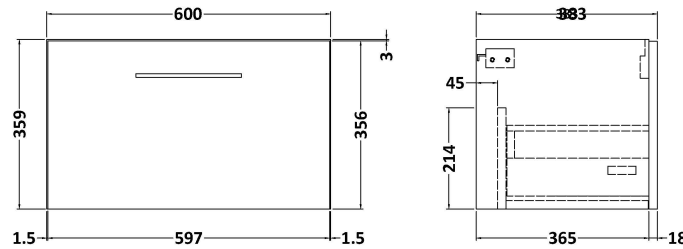

Sales Code: ARN522LSW2

Description: 1200 Wh 2-Drawer Vanity & Laminate Top

Packaging Details

Barcode: 5056678457009

Sales Code: NVF522N

Description: 600 Single Drawer Unit (365 Deep)

Product Dimensions

Height (mm):	359
Width (mm):	600
Depth (mm):	383
Nett Weight (kg):	13

Packaging Dimensions

Height (mm):	391
Width (mm):	632
Depth (mm):	391
Gross Weight (kg):	13.5

Packaging Data

Box Colour:	Brown Cardboard Box
Box Qty:	1
Label Size:	100 x 50
Label Colour:	White Label
Label Qty:	2

Sales Code: LSW1200

Description: Laminate Worktop 1205X390x22mm

Product Dimensions

Height (mm):	22
Width (mm):	1205
Depth (mm):	390
Nett Weight (kg):	5

Packaging Dimensions

Height (mm):	25
Width (mm):	1215
Depth (mm):	455
Gross Weight (kg):	5

Packaging Data

Box Colour:	Brown Cardboard Box
Box Qty:	1
Label Size:	100 x 50
Label Colour:	White Label
Label Qty:	1

Outer Box Dimensions (If Applicable)

Height (mm):	
Width (mm):	
Depth (mm):	
Gross Weight (kg):	
Barcode:	5056678449905