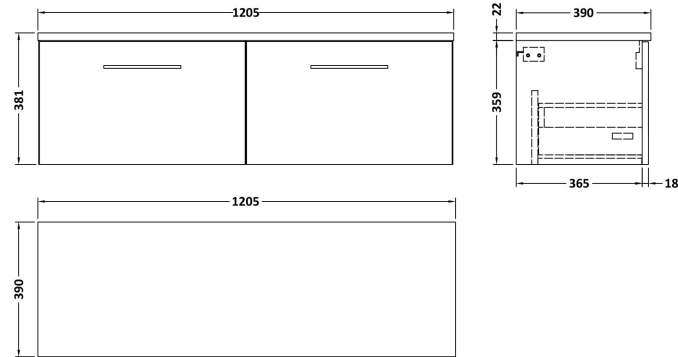

Sales Code: ARN522LSW2

Description: 1200 Wh 2-Drawer Vanity & Laminate Top

Packaging Details

Barcode: 5056678457009

Sales Code: NVF522N

Description: 600 Single Drawer Unit (365 Deep)

Product Dimensions

Height (mm):	359
Width (mm):	600
Depth (mm):	383
Nett Weight (kg):	13

Packaging Dimensions

Height (mm):	391
Width (mm):	632
Depth (mm):	391
Gross Weight (kg):	13.5

Packaging Data

Box Colour:	Brown Cardboard Box
Box Qty:	1
Label Size:	100 x 50
Label Colour:	White Label
Label Qty:	2

Sales Code: LSW1200

Description: Laminate Worktop 1205X390x22mm

Product Dimensions

Height (mm):	22
Width (mm):	1205
Depth (mm):	390
Nett Weight (kg):	5

Packaging Dimensions

Height (mm):	25
Width (mm):	1215
Depth (mm):	455
Gross Weight (kg):	5

Packaging Data

Box Colour:	Brown Cardboard Box
Box Qty:	1
Label Size:	100 x 50
Label Colour:	White Label
Label Qty:	1

Outer Box Dimensions (If Applicable)

Height (mm):	
Width (mm):	
Depth (mm):	
Gross Weight (kg):	
Barcode:	5056678449905