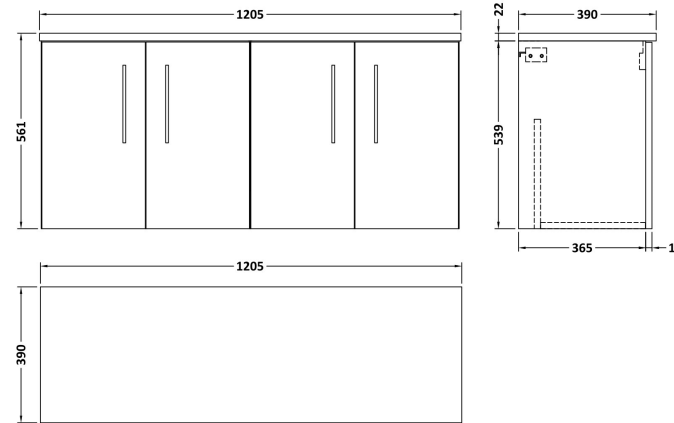

Sales Code: ARN523LBG2

Description: 1200 Wh 4-Door Vanity & Laminate Top

Packaging Details

Barcode: 5056678457016