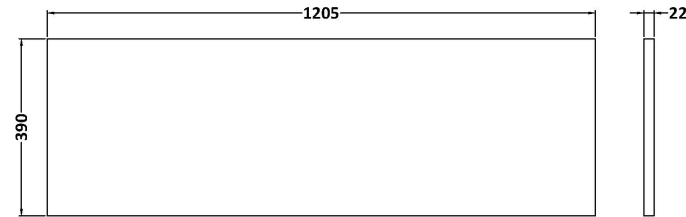

### Product Dimensions

Height (mm):	539
Width (mm):	600
Depth (mm):	383
Nett Weight (kg):	14.2

### Packaging Dimensions

Height (mm):	560
Width (mm):	620
Depth (mm):	405
Gross Weight (kg):	14.7

### Outer Box Dimensions (If Applicable)

Height (mm):	
Width (mm):	
Depth (mm):	
Gross Weight (kg):	
Barcode:	5056462660271

**Sales Code:** LBG1200

**Description:** Laminate Worktop 1205X390x22mm

**Product Dimensions**

Height (mm):	22
Width (mm):	1205
Depth (mm):	390
Nett Weight (kg):	5

**Packaging Dimensions**

Height (mm):	25
Width (mm):	1215
Depth (mm):	455
Gross Weight (kg):	5