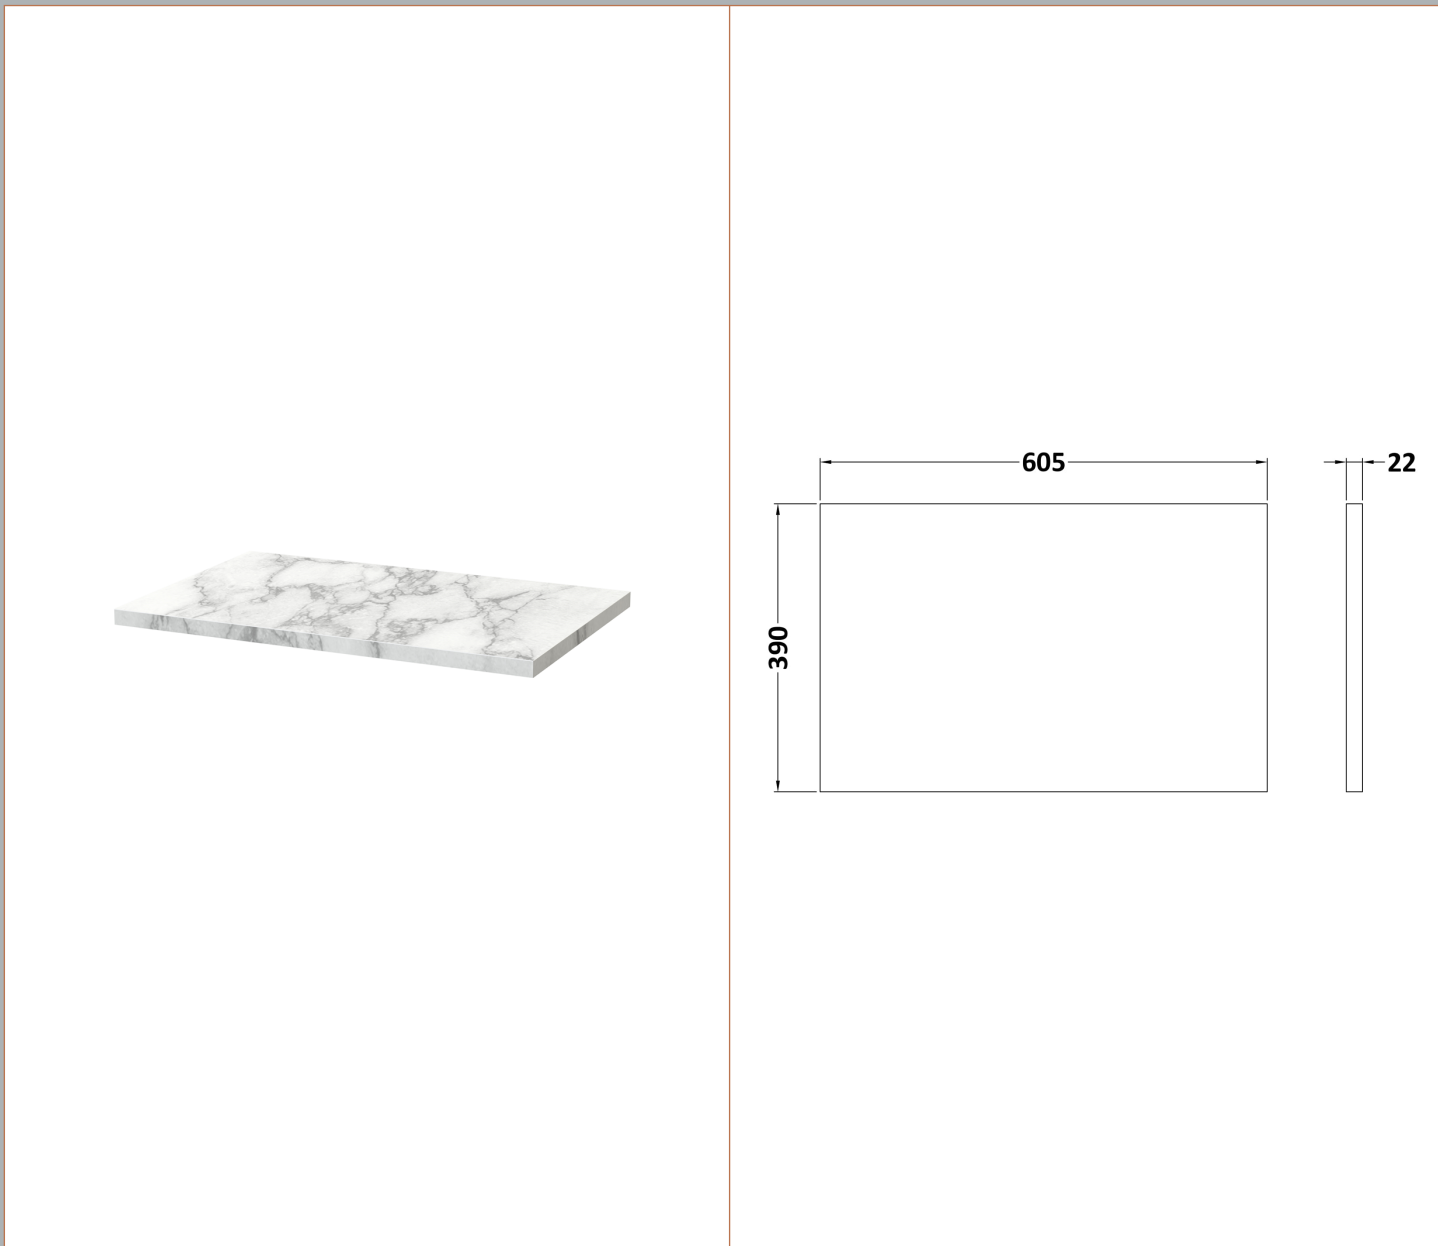

Sales Code: ARN523LCM

Description: 600 Wh 2-Door Vanity & Laminate Top

Packaging Details

Barcode: 5056678455302

Sales Code: LCM600

Description: Laminate Worktop 605X390x22mm

Product Dimensions

Height (mm):	22
Width (mm):	605
Depth (mm):	390
Nett Weight (kg):	2

Packaging Dimensions

Height (mm):	25
Width (mm):	610
Depth (mm):	455
Gross Weight (kg):	2

Packaging Data

Box Colour:	Brown Cardboard Box
Box Qty:	1
Label Size:	100 x 50
Label Colour:	White Label
Label Qty:	1

Sales Code: NVF523N

Description: 600 Wh 2-Door Unit (365 Deep)

Product Dimensions

Height (mm):	539
Width (mm):	600
Depth (mm):	383
Nett Weight (kg):	14.2

Packaging Dimensions

Height (mm):	560
Width (mm):	620
Depth (mm):	405
Gross Weight (kg):	14.7

Packaging Data

Box Colour:	Brown Cardboard Box
Box Qty:	1
Label Size:	100 x 50
Label Colour:	White Label
Label Qty:	2

Outer Box Dimensions (If Applicable)

Height (mm):	
Width (mm):	
Depth (mm):	
Gross Weight (kg):	
Barcode:	5056462660271