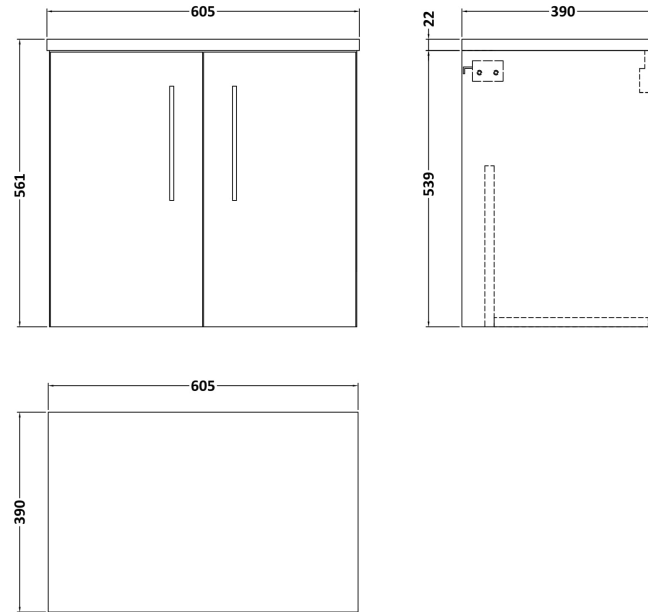

Sales Code: ARN523LCM

Description: 600 Wh 2-Door Vanity & Laminate Top

Packaging Details

Barcode: 5056678455302

Sales Code: LCM600

Description: Laminate Worktop 605X390x22mm

Product Dimensions

Height (mm):	22
Width (mm):	605
Depth (mm):	390
Nett Weight (kg):	2

Packaging Dimensions

Height (mm):	25
Width (mm):	610
Depth (mm):	455
Gross Weight (kg):	2

Packaging Data

Box Colour:	Brown Cardboard Box
Box Qty:	1
Label Size:	100 x 50
Label Colour:	White Label
Label Qty:	1

Sales Code: NVF523N

Description: 600 Wh 2-Door Unit (365 Deep)

Product Dimensions

Height (mm):	539
Width (mm):	600
Depth (mm):	383
Nett Weight (kg):	14.2

Packaging Dimensions

Height (mm):	560
Width (mm):	620
Depth (mm):	405
Gross Weight (kg):	14.7

Packaging Data

Box Colour:	Brown Cardboard Box
Box Qty:	1
Label Size:	100 x 50
Label Colour:	White Label
Label Qty:	2

Outer Box Dimensions (If Applicable)

Height (mm):	
Width (mm):	
Depth (mm):	
Gross Weight (kg):	
Barcode:	5056462660271