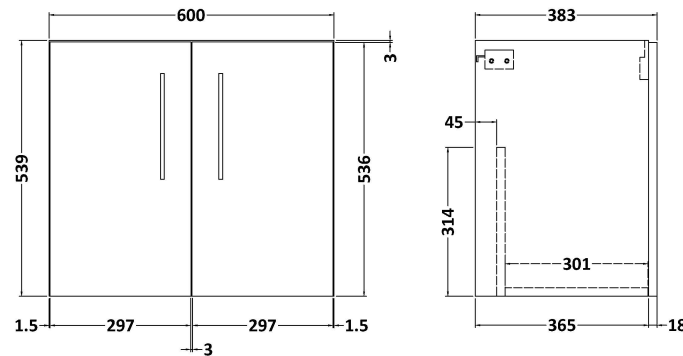

Sales Code: ARN523LCM

Description: 600 Wh 2-Door Vanity & Laminate Top

Packaging Details

Barcode: 5056678455302

Sales Code: LCM600

Description: Laminate Worktop 605X390x22mm

Product Dimensions

Height (mm):	22
Width (mm):	605
Depth (mm):	390
Nett Weight (kg):	2

Packaging Dimensions

Height (mm):	25
Width (mm):	610
Depth (mm):	455
Gross Weight (kg):	2

Packaging Data

Box Colour:	Brown Cardboard Box
Box Qty:	1
Label Size:	100 x 50
Label Colour:	White Label
Label Qty:	1

Sales Code: NVF523N

Description: 600 Wh 2-Door Unit (365 Deep)

Product Dimensions

Height (mm):	539
Width (mm):	600
Depth (mm):	383
Nett Weight (kg):	14.2

Packaging Dimensions

Height (mm):	560
Width (mm):	620
Depth (mm):	405
Gross Weight (kg):	14.7

Packaging Data

Box Colour:	Brown Cardboard Box
Box Qty:	1
Label Size:	100 x 50
Label Colour:	White Label
Label Qty:	2

Outer Box Dimensions (If Applicable)

Height (mm):	
Width (mm):	
Depth (mm):	
Gross Weight (kg):	
Barcode:	5056462660271