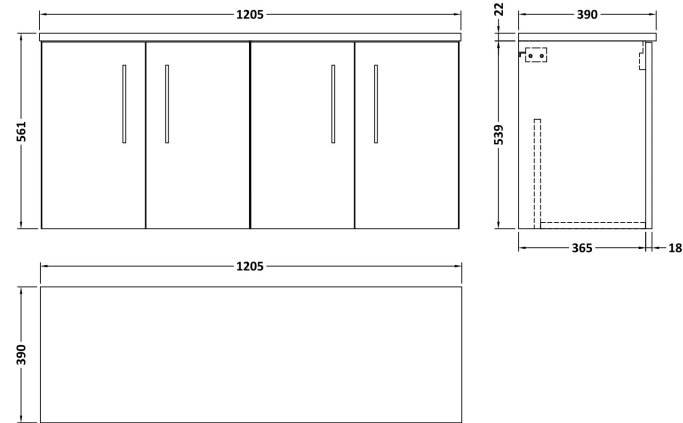

Sales Code: ARN523LSB2

Description: 1200 Wh 4-Door Vanity & Laminate Top

Packaging Details

Barcode: 5056678457030

Sales Code: NVF523N

Description: 600 Wh 2-Door Unit (365 Deep)

Product Dimensions

Height (mm):	539
Width (mm):	600
Depth (mm):	383
Nett Weight (kg):	14.2

Packaging Dimensions

Height (mm):	560
Width (mm):	620
Depth (mm):	405
Gross Weight (kg):	14.7

Packaging Data

Box Colour:	Brown Cardboard Box
Box Qty:	1
Label Size:	100 x 50
Label Colour:	White Label
Label Qty:	2

Outer Box Dimensions (If Applicable)

Height (mm):	
Width (mm):	
Depth (mm):	
Gross Weight (kg):	
Barcode:	5056462660271

Product Details

Country of Origin:	United Kingdom
Fitting Instruction:	No
CE & UKCA:	N/A
FSC Certified Materials:	Yes
Colour:	Anthracite Woodgrain
Construction Method:	Cam & Wood Dowel
Construction Type:	Rigid
Cabinet Finish:	MFC Textured Woodgrain
Fascia Finish:	MFC Textured Woodgrain
Cabinet Thickness (mm):	18
Fascia Thickness (mm):	18
Drawer Included:	No
Drawer Type:	Not Applicable
No of Shelves:	0
Hinge Type:	95 Degree Clip-On Soft Close
Hinge Included:	Yes, Supplied
Adjustable Legs:	No, Not Required
Fixings Included:	Yes
Handle Style:	Contemporary
Waste Shroud:	No
Handle Included:	Yes, Supplied
Handle Type:	D-Shape

Sales Code: LSB1200

Description: Laminate Worktop 1205X390x22mm

Product Dimensions

Height (mm):	22
Width (mm):	1205
Depth (mm):	390
Nett Weight (kg):	5

Packaging Dimensions

Height (mm):	25
Width (mm):	1215
Depth (mm):	455
Gross Weight (kg):	5