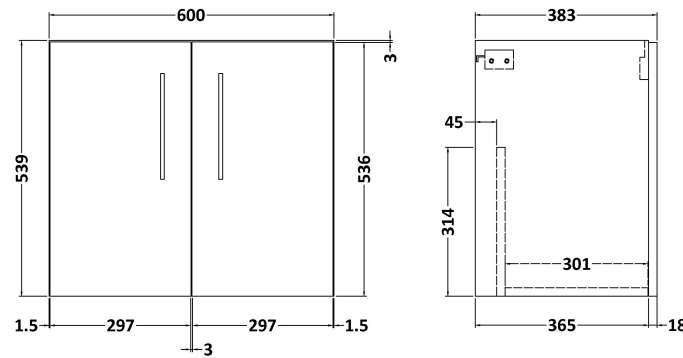

Sales Code: ARN523LSB2

Description: 1200 Wh 4-Door Vanity & Laminate Top

Packaging Details

Barcode: 5056678457030

Sales Code: NVF523N

Description: 600 Wh 2-Door Unit (365 Deep)

Product Dimensions

Height (mm):	539
Width (mm):	600
Depth (mm):	383
Nett Weight (kg):	14.2

Packaging Dimensions

Height (mm):	560
Width (mm):	620
Depth (mm):	405
Gross Weight (kg):	14.7

Packaging Data

Box Colour:	Brown Cardboard Box
Box Qty:	1
Label Size:	100 x 50
Label Colour:	White Label
Label Qty:	2

Sales Code: LSB1200

Description: Laminate Worktop 1205X390x22mm

Product Dimensions

Height (mm):	22
Width (mm):	1205
Depth (mm):	390
Nett Weight (kg):	5

Packaging Dimensions

Height (mm):	25
Width (mm):	1215
Depth (mm):	455
Gross Weight (kg):	5

Packaging Data

Box Colour:	Brown Cardboard Box
Box Qty:	1
Label Size:	100 x 50
Label Colour:	White Label
Label Qty:	1

Outer Box Dimensions (If Applicable)

Height (mm):	
Width (mm):	
Depth (mm):	
Gross Weight (kg):	
Barcode:	5056678449929