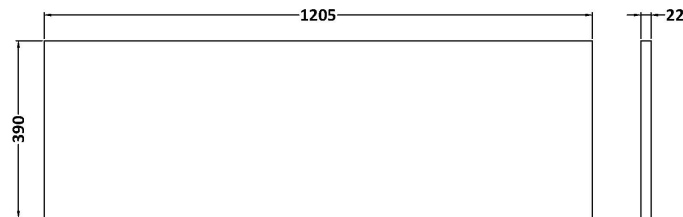

Packaging Dimensions

Height (mm):	560
Width (mm):	620
Depth (mm):	405
Gross Weight (kg):	14.7

Packaging Data

Box Colour:	Brown Cardboard Box
Box Qty:	1
Label Size:	100 x 50
Label Colour:	White Label
Label Qty:	2

Outer Box Dimensions (If Applicable)

Height (mm):	
Width (mm):	
Depth (mm):	
Gross Weight (kg):	
Barcode:	5056462660271

Product Details

Country of Origin:	United Kingdom
Fitting Instruction:	No
CE & UKCA:	N/A
FSC Certified Materials:	Yes
Colour:	Anthracite Woodgrain
Construction Method:	Cam & Wood Dowel
Construction Type:	Rigid
Cabinet Finish:	MFC Textured Woodgrain
Fascia Finish:	MFC Textured Woodgrain
Cabinet Thickness (mm):	18
Fascia Thickness (mm):	18
Drawer Included:	No
Drawer Type:	Not Applicable
No of Shelves:	0
Hinge Type:	95 Degree Clip-On Soft Close
Hinge Included:	Yes, Supplied
Adjustable Legs:	No, Not Required
Fixings Included:	Yes
Handle Style:	Contemporary
Waste Shroud:	No
Handle Included:	Yes, Supplied
Handle Type:	D-Shape

Sales Code: LSB1200

Description: Laminate Worktop 1205X390x22mm

Product Dimensions

Height (mm):	22
Width (mm):	1205
Depth (mm):	390
Nett Weight (kg):	5

Packaging Dimensions

Height (mm):	25
Width (mm):	1215
Depth (mm):	455
Gross Weight (kg):	5

Packaging Data

Box Colour:	Brown Cardboard Box
Box Qty:	1
Label Size:	100 x 50
Label Colour:	White Label
Label Qty:	1

Outer Box Dimensions (If Applicable)

Height (mm):	
Width (mm):	
Depth (mm):	
Gross Weight (kg):	
Barcode:	5056678449929