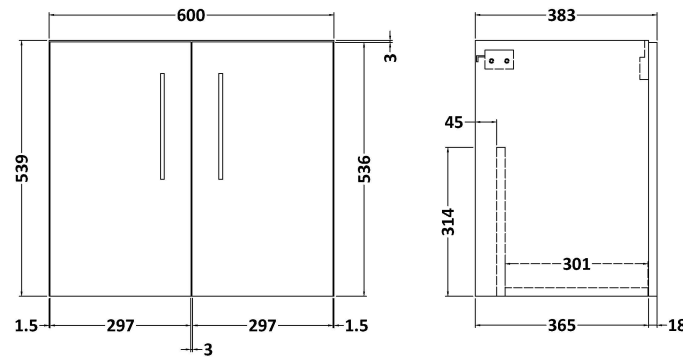

Sales Code: ARN523LSW

Description: 600 Wh 2-Door Vanity & Laminate Top

Packaging Details

Barcode: 5056462668109

Sales Code: NVF523N

Description: 600 Wh 2-Door Unit (365 Deep)

Product Dimensions

Height (mm):	539
Width (mm):	600
Depth (mm):	383
Nett Weight (kg):	14.2

Packaging Dimensions

Height (mm):	560
Width (mm):	620
Depth (mm):	405
Gross Weight (kg):	14.7

Packaging Data

Box Colour:	Brown Cardboard Box
Box Qty:	1
Label Size:	100 x 50
Label Colour:	White Label
Label Qty:	2

Sales Code: LSW600

Description: Laminate Worktop 605X390x22mm

Product Dimensions

Height (mm):	22
Width (mm):	605
Depth (mm):	390
Nett Weight (kg):	2

Packaging Dimensions

Height (mm):	25
Width (mm):	610
Depth (mm):	455
Gross Weight (kg):	2

Packaging Data

Box Colour:	Brown Cardboard Box
Box Qty:	1
Label Size:	100 x 50
Label Colour:	White Label
Label Qty:	1

Outer Box Dimensions (If Applicable)

Height (mm):	
Width (mm):	
Depth (mm):	
Gross Weight (kg):	
Barcode:	5056211874188