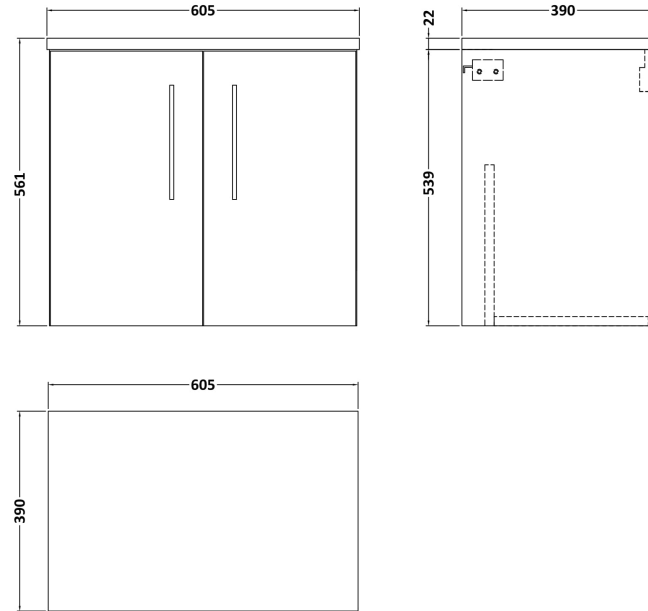

Sales Code: ARN523LSW

Description: 600 Wh 2-Door Vanity & Laminate Top

Packaging Details

Barcode: 5056462668109

Sales Code: NVF523N

Description: 600 Wh 2-Door Unit (365 Deep)

Product Dimensions

Height (mm):	539
Width (mm):	600
Depth (mm):	383
Nett Weight (kg):	14.2

Packaging Dimensions

Height (mm):	560
Width (mm):	620
Depth (mm):	405
Gross Weight (kg):	14.7

Packaging Data

Box Colour:	Brown Cardboard Box
Box Qty:	1
Label Size:	100 x 50
Label Colour:	White Label
Label Qty:	2

Sales Code: LSW600

Description: Laminate Worktop 605X390x22mm

Product Dimensions

Height (mm):	22
Width (mm):	605
Depth (mm):	390
Nett Weight (kg):	2

Packaging Dimensions

Height (mm):	25
Width (mm):	610
Depth (mm):	455
Gross Weight (kg):	2

Packaging Data

Box Colour:	Brown Cardboard Box
Box Qty:	1
Label Size:	100 x 50
Label Colour:	White Label
Label Qty:	1

Outer Box Dimensions (If Applicable)

Height (mm):	
Width (mm):	
Depth (mm):	
Gross Weight (kg):	
Barcode:	5056211874188