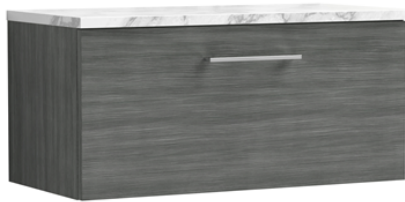

Sales Code: ARN525LCM

Description: 800 Wh 1-Drawer Vanity & Laminate Top

Packaging Details

Barcode: 5056678455326

Sales Code: LCM800

Description: Laminate Worktop 805X390x22mm

Product Dimensions

Height (mm):	22
Width (mm):	805
Depth (mm):	390
Nett Weight (kg):	2.75

Packaging Dimensions

Height (mm):	25
Width (mm):	810
Depth (mm):	455
Gross Weight (kg):	2.75

Packaging Data

Box Colour:	Brown Cardboard Box
Box Qty:	1
Label Size:	100 x 50
Label Colour:	White Label
Label Qty:	1

Outer Box Dimensions (If Applicable)

Height (mm):	
Width (mm):	
Depth (mm):	
Gross Weight (kg):	
Barcode:	5056462624457

Product Details

Country of Origin:	United Kingdom
Fitting Instruction:	No
CE & UKCA:	N/A
FSC Certified Materials:	Yes
Colour:	Matt Carrera Marble
Construction Method:	Not Applicable
Construction Type:	Not Applicable
Cabinet Finish:	Not Applicable
Fascia Finish:	MFC Laminated
Cabinet Thickness (mm):	
Fascia Thickness (mm):	22
Drawer Included:	No
Drawer Type:	Not Applicable
No of Shelves:	0
Hinge Type:	Not Applicable
Hinge Included:	No
Adjustable Legs:	No, Not Required
Fixings Included:	No
Handle Style:	Not Applicable
Waste Shroud:	Not Applicable
Handle Included:	No
Handle Type:	Not Applicable

Sales Code: NVF525N

Description: 800 Single Drawer Unit (365 Deep)

Product Dimensions

Height (mm):	359
Width (mm):	800
Depth (mm):	383
Nett Weight (kg):	17

Packaging Dimensions

Height (mm):	391
Width (mm):	832
Depth (mm):	391
Gross Weight (kg):	17.5