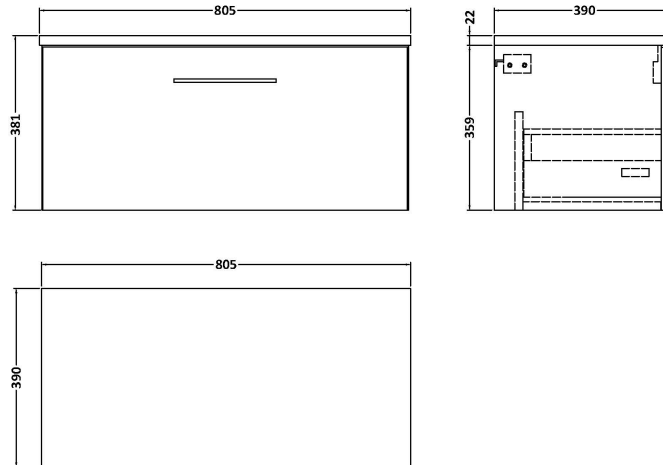

Sales Code: ARN525LCM

Description: 800 Wh 1-Drawer Vanity & Laminate Top

Packaging Details

Barcode: 5056678455326

Sales Code: LCM800

Description: Laminate Worktop 805X390x22mm

Product Dimensions

Height (mm):	22
Width (mm):	805
Depth (mm):	390
Nett Weight (kg):	2.75

Packaging Dimensions

Height (mm):	25
Width (mm):	810
Depth (mm):	455
Gross Weight (kg):	2.75

Packaging Data

Box Colour:	Brown Cardboard Box
Box Qty:	1
Label Size:	100 x 50
Label Colour:	White Label
Label Qty:	1

Sales Code: NVF525N

Description: 800 Single Drawer Unit (365 Deep)

Product Dimensions

Height (mm):	359
Width (mm):	800
Depth (mm):	383
Nett Weight (kg):	17

Packaging Dimensions

Height (mm):	391
Width (mm):	832
Depth (mm):	391
Gross Weight (kg):	17.5

Packaging Data

Box Colour:	Brown Cardboard Box
Box Qty:	1
Label Size:	100 x 50
Label Colour:	White Label
Label Qty:	2

Outer Box Dimensions (If Applicable)

Height (mm):	
Width (mm):	
Depth (mm):	
Gross Weight (kg):	
Barcode:	5056462660905