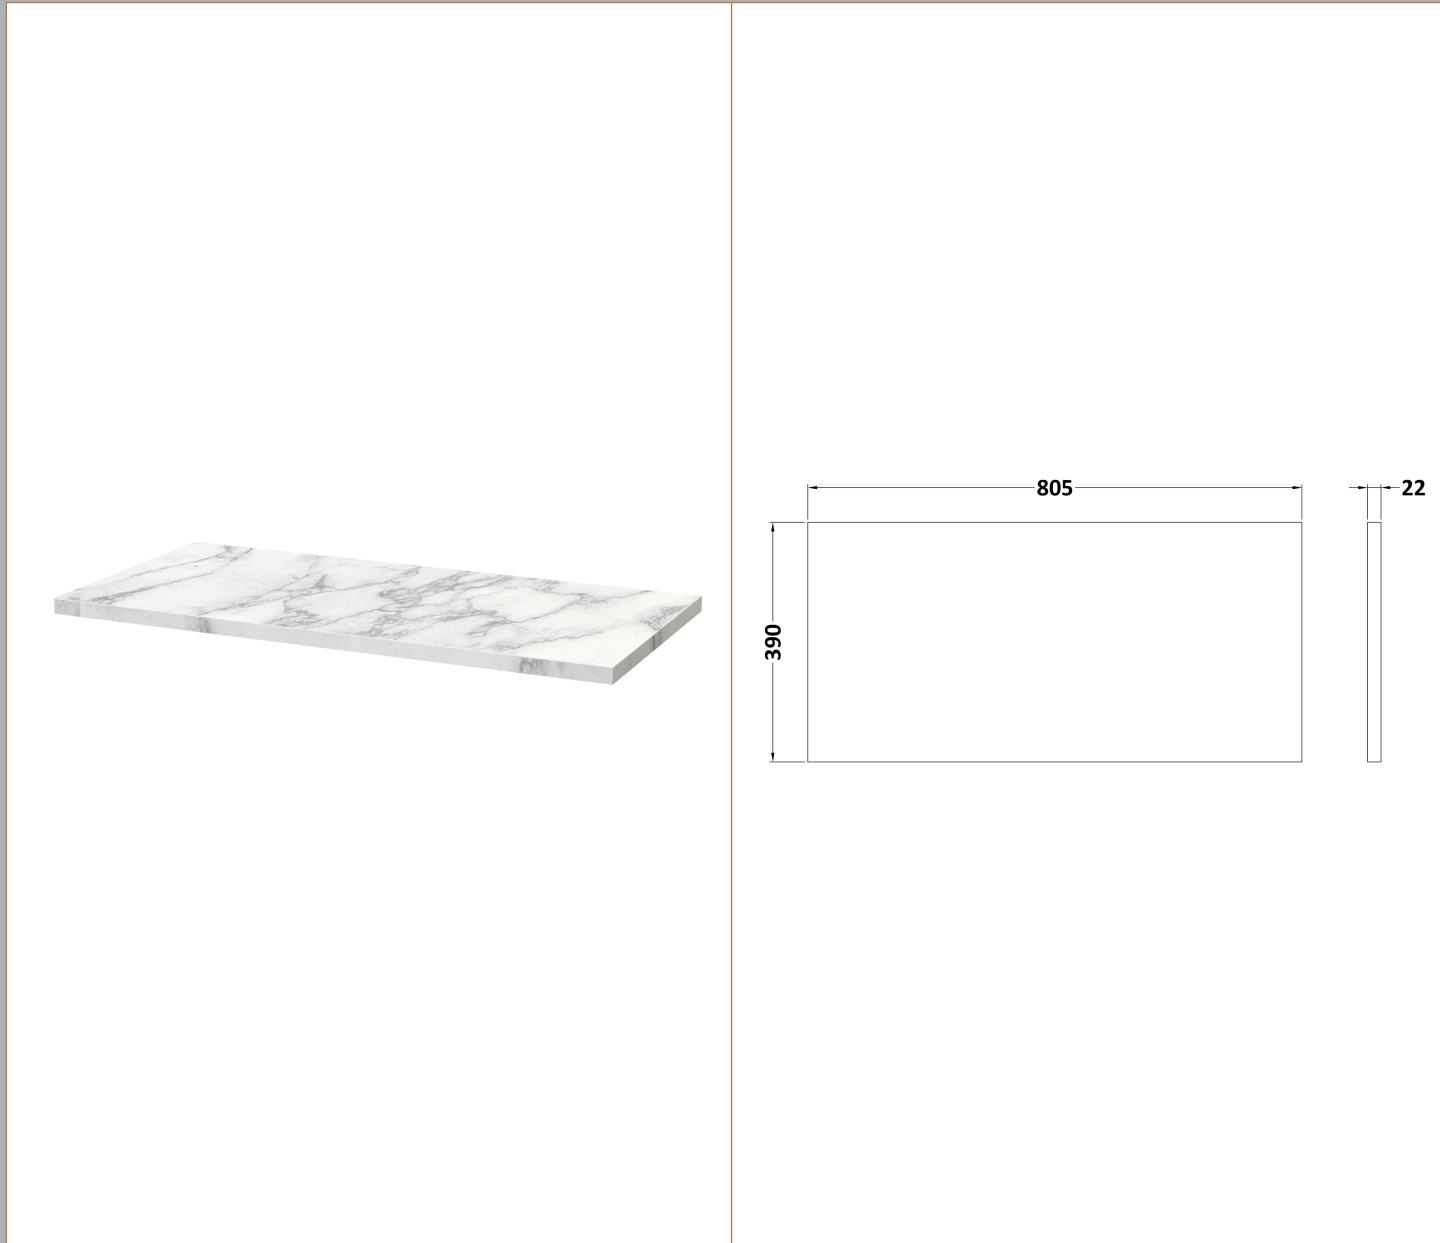

Sales Code: ARN525LCM

Description: 800 Wh 1-Drawer Vanity & Laminate Top

Packaging Details

Barcode: 5056678455326

Sales Code: LCM800

Description: Laminate Worktop 805X390x22mm

Product Dimensions

Height (mm):	22
Width (mm):	805
Depth (mm):	390
Nett Weight (kg):	2.75

Packaging Dimensions

Height (mm):	25
Width (mm):	810
Depth (mm):	455
Gross Weight (kg):	2.75

Packaging Data

Box Colour:	Brown Cardboard Box
Box Qty:	1
Label Size:	100 x 50
Label Colour:	White Label
Label Qty:	1

Sales Code: NVF525N

Description: 800 Single Drawer Unit (365 Deep)

Product Dimensions

Height (mm):	359
Width (mm):	800
Depth (mm):	383
Nett Weight (kg):	17

Packaging Dimensions

Height (mm):	391
Width (mm):	832
Depth (mm):	391
Gross Weight (kg):	17.5

Packaging Data

Box Colour:	Brown Cardboard Box
Box Qty:	1
Label Size:	100 x 50
Label Colour:	White Label
Label Qty:	2

Outer Box Dimensions (If Applicable)

Height (mm):	
Width (mm):	
Depth (mm):	
Gross Weight (kg):	
Barcode:	5056462660905