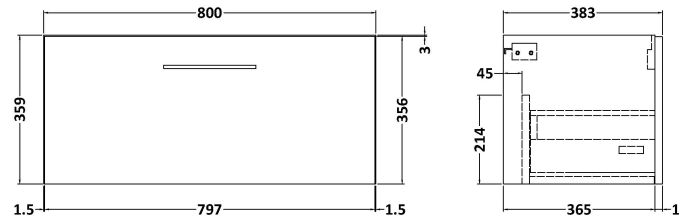

Sales Code: ARN525LCM

Description: 800 Wh 1-Drawer Vanity & Laminate Top

Packaging Details

Barcode: 5056678455326

Sales Code: LCM800

Description: Laminate Worktop 805X390x22mm

Product Dimensions

Height (mm):	22
Width (mm):	805
Depth (mm):	390
Nett Weight (kg):	2.75

Packaging Dimensions

Height (mm):	25
Width (mm):	810
Depth (mm):	455
Gross Weight (kg):	2.75

Packaging Data

Box Colour:	Brown Cardboard Box
Box Qty:	1
Label Size:	100 x 50
Label Colour:	White Label
Label Qty:	1

Sales Code: NVF525N

Description: 800 Single Drawer Unit (365 Deep)

Product Dimensions

Height (mm):	359
Width (mm):	800
Depth (mm):	383
Nett Weight (kg):	17

Packaging Dimensions

Height (mm):	391
Width (mm):	832
Depth (mm):	391
Gross Weight (kg):	17.5

Packaging Data

Box Colour:	Brown Cardboard Box
Box Qty:	1
Label Size:	100 x 50
Label Colour:	White Label
Label Qty:	2

Outer Box Dimensions (If Applicable)

Height (mm):	
Width (mm):	
Depth (mm):	
Gross Weight (kg):	
Barcode:	5056462660905